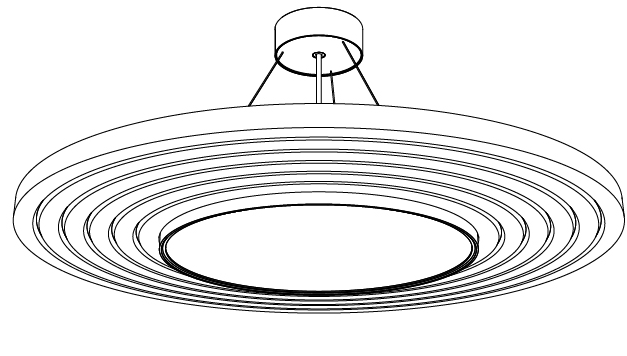

PHYSICAL

Shape: Disc
Diameter (mm): 738
Diameter (in): 29 1/8
Height (mm): 82
Height (in): 3 1/4
Max. Overall Height (mm): 2082
Max. Overall Height (in): 81 15/16
Weight (kg): 4

Diffuser: [Clear / Microprism / Clear Microprism](#)
Fixture Finish: [SSR / BKV / CWI / CRY / HAB / UFT / ITA / RUA / FTG / MYG / LOD / PUS / FRO / FUP / KIA / POP / BLS / SPG / MEY / GOH / CHC / COM / ABZ / JAG / OBR / MOS / ROR](#)
Holder Finish: [SSR / BKV / CWI / CRY / HAB / LAG / UFT / ITA / RUA / RUR / MIC / FTG / MYG / TWT / LOD / PUS / FRO / FUP / KIA / POP / BLS / SPG / MEY / GOH / GUM / CHC / COM / ABZ / JAG](#)
Acoustic Finish: [SFW / CYW / SEE / SYN / MTS / PMB / TTN / CYB / STO / DPE / BES / SHB / ARE / ANE / VRD / CRF](#)
Fixture Material: Acoustic / Aluminum / PMMA
Primary Material: Acoustic
Cable Details: 2000mm/78 3/4" or 6000mm/236 1/4" Cable, - [Transparent](#)

ELECTRICAL

Lamp Type: LED
Input Wattage (W): 33.8
Total Output Wattage (W): 30.9
Dimming: [Non-dimming / DALI Dimming / MATTER Dimming](#)
Driver Included: Yes
Driver Location: Integrated
Driver Type: Constant Current - Universal
Driver Class: Class 2
Input Voltage (V): 120
Upon Request: [0-10V Dimming / Phase Dimming](#)

LED

Color Temperature (°K): [2700 / 3000 / 3500 / 4000](#)
Max. Delivered Lumen (lm): Max 5170
Nominal Lumen (lm): Max 5971
CRI: >90 CRI
Lamp Life (hrs): 50000

OPTICAL

RATINGS AND CERTIFICATIONS

Certified By: Certified for North American Standards
IP rating: IP20

Ø738mm 29 1/8"