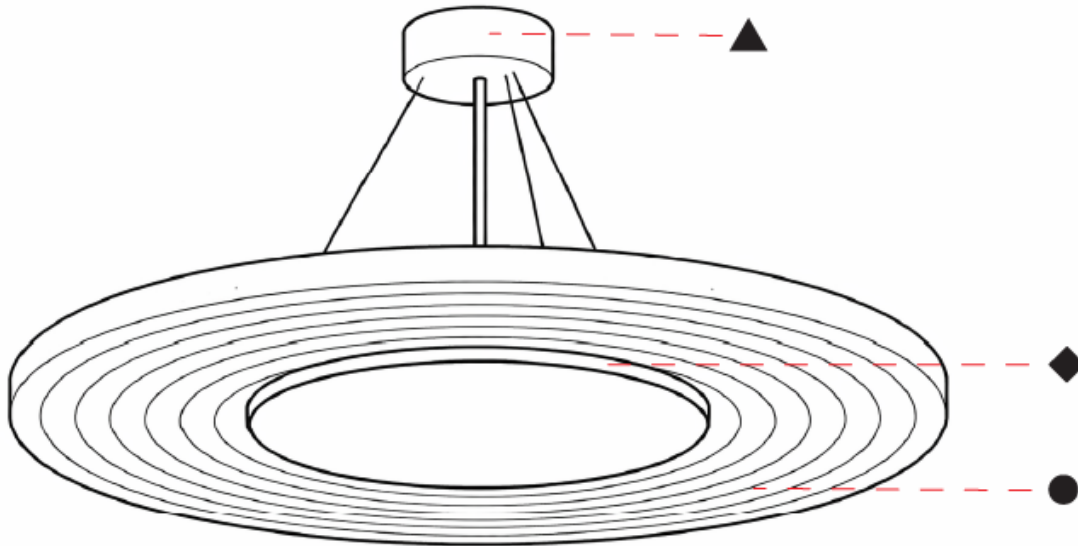

A3001152-

PROJECT	_____
TYPE	_____
SPECIFIER	_____
QUANTITY	_____
DATE	_____