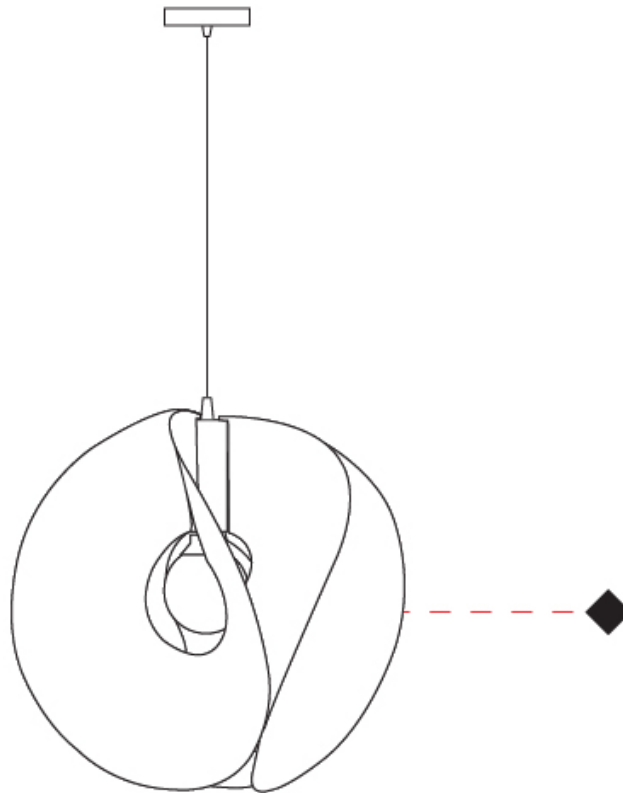

ATOM SUSPENSION

D61061-

PROJECT

TYPE

SPECIFIER

QUANTITY

DATE

D