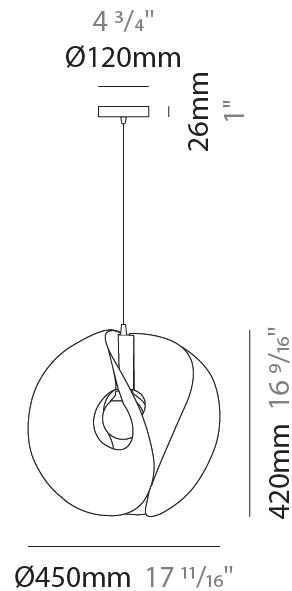

PROJECT	_____
TYPE	_____
SPECIFIER	_____
QUANTITY	_____
DATE	_____

ATOM SUSPENSION

D61060-

base number   Finish
Options

1. To build a product code in our configurator select the specify button on the base model # product page
2. To build a manual product code on this datasheet choose from the options listed below in blue font and add the suffix to the base model #

GENERAL

Series: Atom _____
Brand: Linea Zero _____
Division: Design _____
Mounting Type: Suspension _____
Mounting Location: Ceiling _____
Subcategory: Pendant _____

PHYSICAL

Shape: Abstract _____
Diameter (mm): 450 _____
Diameter (in): 17 ¹¹/₁₆ _____
Height (mm): 420 _____
Height (in): 16 ⁹/₁₆ _____
Max. Overall Height (mm): 1900 _____
Max. Overall Height (in): 74 ¹³/₁₆ _____
Light Distribution: Omnidirectional _____
Diffuser: Polilux™ Shade - See Finish Options _____
Fixture Finish: WHI / SIL / NGD / COP / PKM _____
Fixture Material: Polilux™/ Metal holder _____

ELECTRICAL

Number of Lamps: 1 _____
Lamp Type: LED Retrofit _____
Lamp Shape: G40 _____
Bulb Included: Bulb Not Included _____
Max. Wattage Per Lamp (W): 7 _____
Lamp Base: E26 _____
Input Voltage (V): 120 _____
Upon Request: 277Vac / GU24 _____

LED

OPTICAL

RATINGS AND CERTIFICATIONS

Certified By: Certified for North American Standards _____
IP rating: IP20 _____