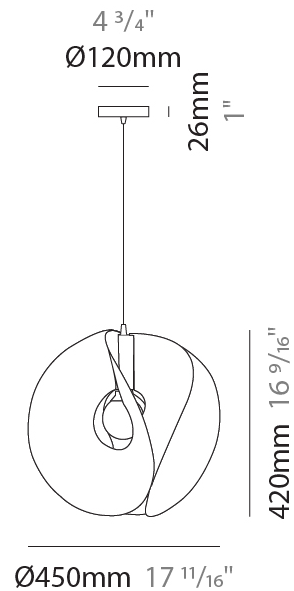

ATOM SUSPENSION

D61060-

base number   Finish
Options

1. To build a product code in our configurator select the specify button on the base model # product page
2. To build a manual product code on this datasheet choose from the options listed below in blue font and add the suffix to the base model #

GENERAL

Series: Atom _____
Brand: Linea Zero _____
Division: Design _____
Mounting Type: Suspension _____
Mounting Location: Ceiling _____
Subcategory: Pendant _____

PHYSICAL

Shape: Abstract _____
Diameter (mm): 450 _____
Diameter (in): 17 ¹¹/₁₆ _____
Height (mm): 420 _____
Height (in): 16 ⁹/₁₆ _____
Max. Overall Height (mm): 1900 _____
Max. Overall Height (in): 74 ¹³/₁₆ _____
Light Distribution: Omnidirectional _____
Diffuser: Polilux™ Shade - See Finish Options _____
Fixture Finish: WHI / SIL / NGD / COP / PKM _____
Fixture Material: Polilux™/ Metal holder _____

ELECTRICAL

Number of Lamps: 1 _____
Lamp Type: LED Retrofit _____
Lamp Shape: G40 _____
Bulb Included: Bulb Not Included _____
Max. Wattage Per Lamp (W): 7 _____
Lamp Base: E26 _____
Input Voltage (V): 120 _____
Upon Request: 277Vac / GU24 _____

LED

OPTICAL

RATINGS AND CERTIFICATIONS

Certified By: Certified for North American Standards _____
IP rating: IP20 _____