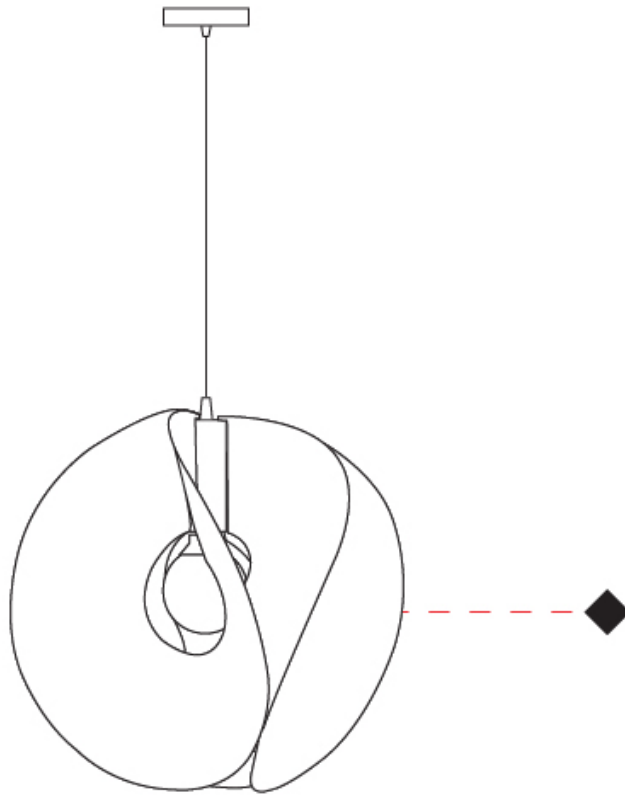

ATOM SUSPENSION

D61061-

PROJECT	_____
TYPE	_____
SPECIFIER	_____
QUANTITY	_____
DATE	_____

D