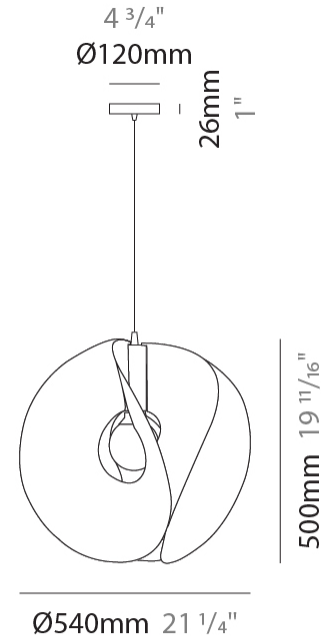

PROJECT	_____
TYPE	_____
SPECIFIER	_____
QUANTITY	_____
DATE	_____

ATOM SUSPENSION

D61061-

base number   Finish
Options

1. To build a product code in our configurator select the specify button on the base model # product page
2. To build a manual product code on this datasheet choose from the options listed below in blue font and add the suffix to the base model #

GENERAL

Series: Atom _____
Brand: Linea Zero _____
Division: Design _____
Mounting Type: Suspension _____
Mounting Location: Ceiling _____
Subcategory: Pendant _____

PHYSICAL

Shape: Abstract _____
Diameter (mm): 540 _____
Diameter (in): 21 1/4 _____
Height (mm): 500 _____
Height (in): 19 11/16 _____
Max. Overall Height (mm): 1900 _____
Max. Overall Height (in): 74 13/16 _____
Light Distribution: Omnidirectional _____
Diffuser: Polilux™ Shade - See Finish Options _____
Fixture Finish: WHI / SIL / NGD / COP / PKM _____
Fixture Material: Polilux™/ Metal holder _____

ELECTRICAL

Number of Lamps: 1 _____
Lamp Type: LED Retrofit _____
Lamp Shape: G40 _____
Bulb Included: Bulb Not Included _____
Max. Wattage Per Lamp (W): 7 _____
Lamp Base: E26 _____
Input Voltage (V): 120 _____
Upon Request: 277Vac / GU24 _____

LED

OPTICAL

RATINGS AND CERTIFICATIONS

Certified By: Certified for North American Standards _____
IP rating: IP20 _____