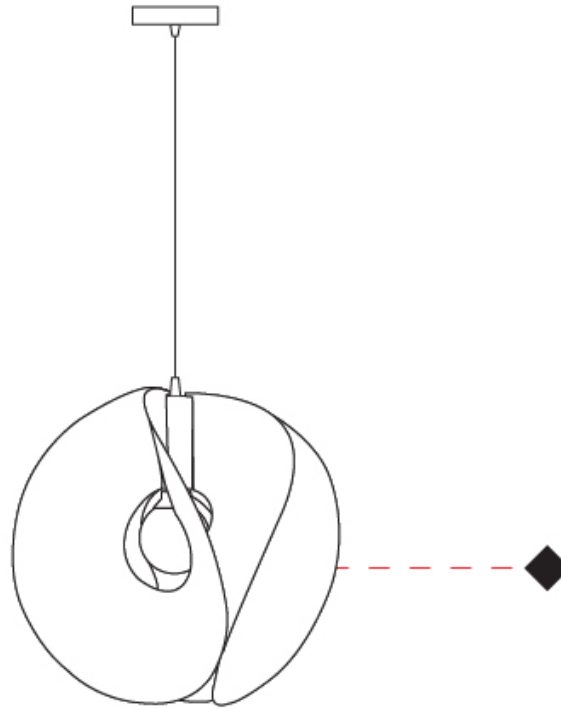

ATOM SUSPENSION

D61060-

PROJECT

TYPE

SPECIFIER

QUANTITY

DATE

D