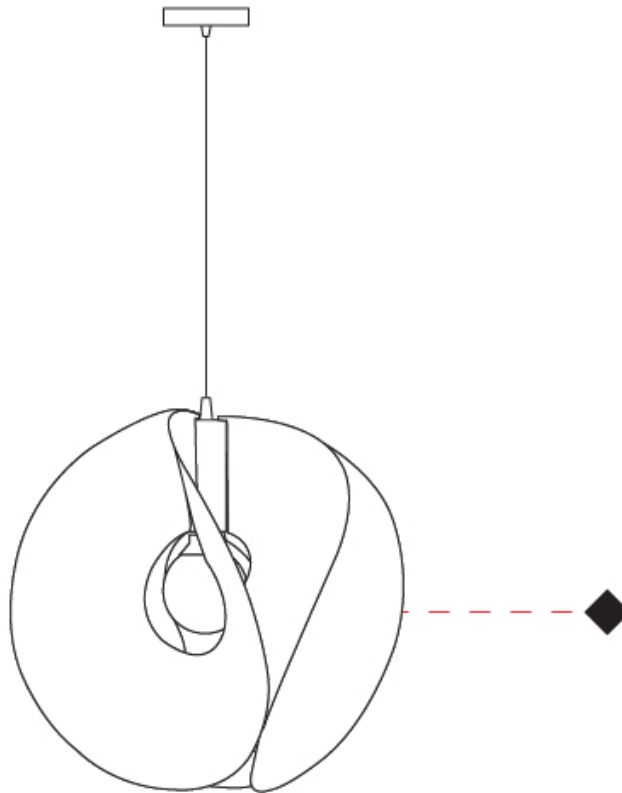

ATOM SUSPENSION

D61061-

PROJECT

TYPE

SPECIFIER

QUANTITY

DATE

D