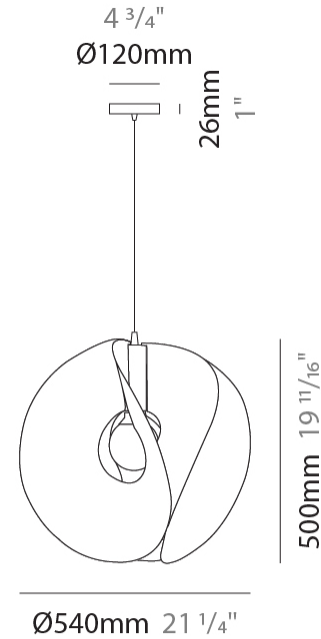

PROJECT
TYPE
SPECIFIER
QUANTITY
DATE

ATOM SUSPENSION

D61061-

base number   Finish
Options

1. To build a product code in our configurator select the specify button on the base model # product page
2. To build a manual product code on this datasheet choose from the options listed below in blue font and add the suffix to the base model #

GENERAL

Series: Atom
Brand: Linea Zero
Division: Design
Mounting Type: Suspension
Mounting Location: Ceiling
Subcategory: Pendant

PHYSICAL

Shape: Abstract
Diameter (mm): 540
Diameter (in): 21 1/4
Height (mm): 500
Height (in): 19 11/16
Max. Overall Height (mm): 1900
Max. Overall Height (in): 74 13/16
Light Distribution: Omnidirectional
Diffuser: Polilux™ Shade - See Finish Options
Fixture Finish: WHI / SIL / NGD / COP / PKM
Fixture Material: Polilux™/ Metal holder

ELECTRICAL

Number of Lamps: 1
Lamp Type: LED Retrofit
Lamp Shape: G40
Bulb Included: Bulb Not Included
Max. Wattage Per Lamp (W): 7
Lamp Base: E26
Input Voltage (V): 120
Upon Request: 277Vac / GU24

LED

OPTICAL

RATINGS AND CERTIFICATIONS

Certified By: Certified for North American Standards
IP rating: IP20