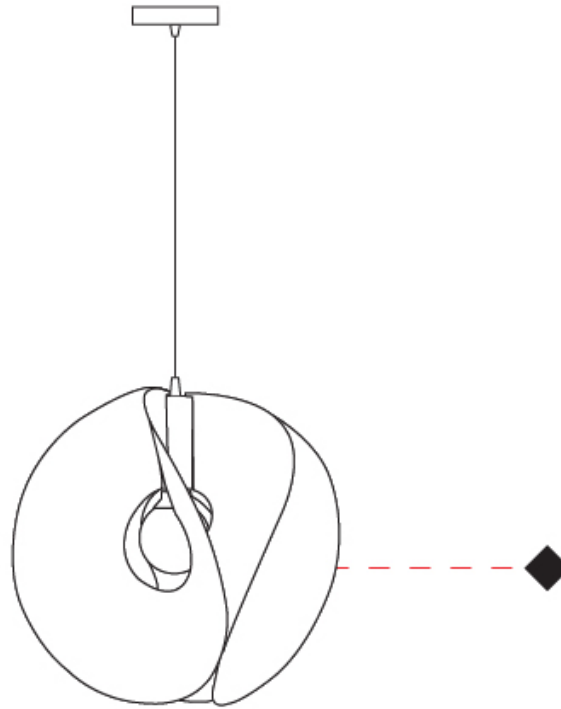

ATOM SUSPENSION

D61060-

PROJECT	_____
TYPE	_____
SPECIFIER	_____
QUANTITY	_____
DATE	_____

D