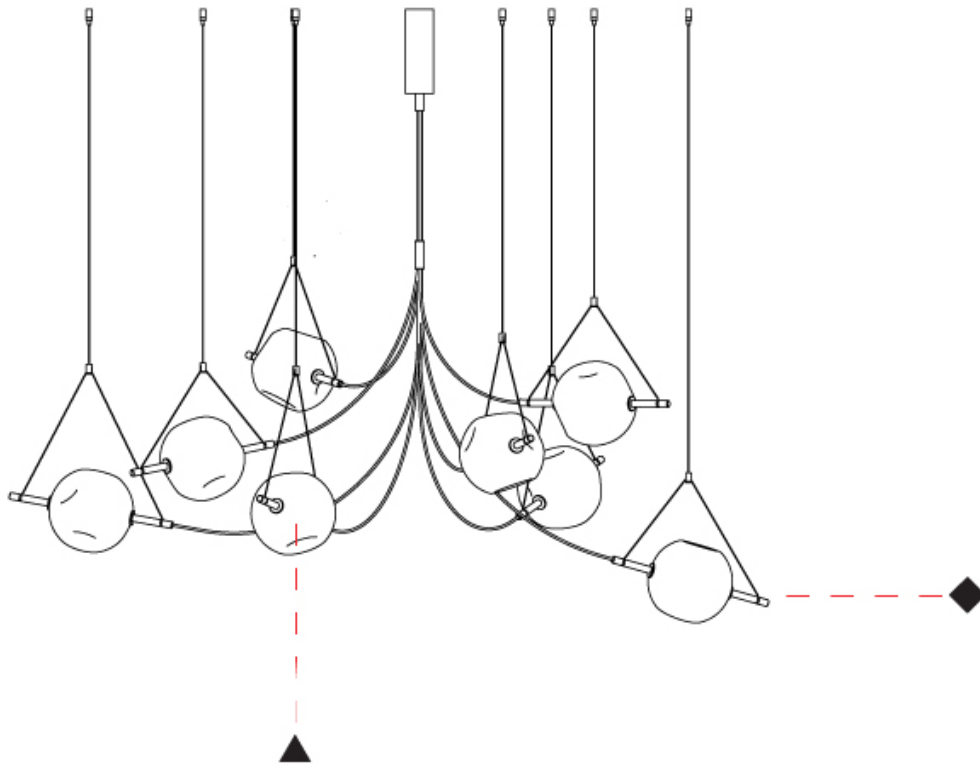

D181003-

PROJECT _____

TYPE _____

SPECIFIER _____

QUANTITY _____

DATE _____

D