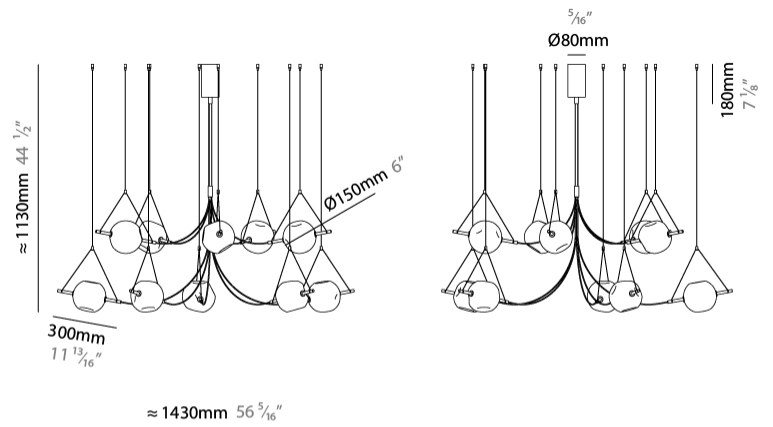

BALANCE SUSPENSION

D181002-

base number   Color   Finish   Finish
Temperature   Options   Options

1. To build a product code in our configurator select the specify button on the base model # product page
2. To build a manual product code on this datasheet choose from the options listed below in blue font and add the suffix to the base model #

GENERAL

Series: Balance
Partner: Artigia
Division: Design
Installation: Suspension
Product Type: Chandelier
Mounting Location: Ceiling
Light Distribution: Direct / Indirect

PHYSICAL

Shape: Abstract
Diameter (mm): 1145
Diameter (in): 55 1/8
Height (mm): 1150
Height (in): 45 1/4
Diffuser: Glass - Clear / Amber / Smoke Gray
Fixture Finish: BBS / BUB / ABR / DRB / DUB / AGD / LBB / DBZ / BBN / PCH / PGO / PBN / WHI / BLK
Accent Finish: CLR / AMB / SMG
Fixture Material: Glass / Metal
Primary Material: Glass

ELECTRICAL

Lamp Type: LED
Input Wattage (W): 43
Dimming: Dali Dimming / Phase Dimming
Driver Included: Yes
Driver Location: Integrated
Driver Class: Class 2
Input Voltage (V): 120
Constant Current (MA): 500
Upon Request: 0-10V Dimming

LED

Number of LEDs: 10
Color Temperature (°K): 2700 / 3000 / 4000
Nominal Lumen (lm): 6280 / 6590 / 6900
Lamp Life (hrs): 50000

OPTICAL

RATINGS AND CERTIFICATIONS

Certified By: Certified for North American Standards
IP rating: IP20

PROJECT _____
TYPE _____
SPECIFIER _____
QUANTITY _____
DATE _____