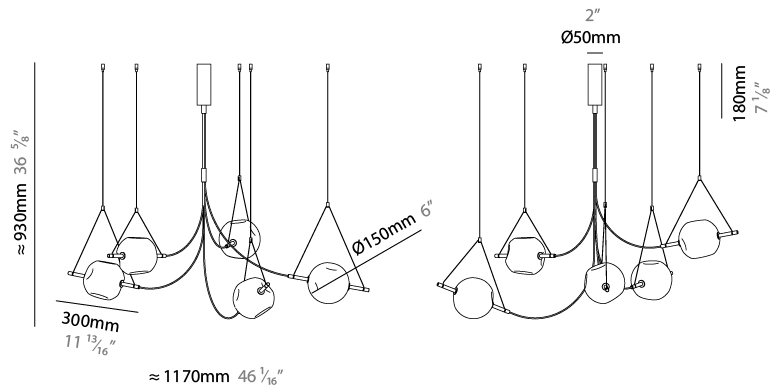

PROJECT	
TYPE	
SPECIFIER	
QUANTITY	
DATE	

BALANCE SUSPENSION

D181004-

base number	Color Temperature	Finish Options	Finish Options

1. To build a product code in our configurator select the specify button on the base model # product page
2. To build a manual product code on this datasheet choose from the options listed below in blue font and add the suffix to the base model #

GENERAL

Series: Balance
Partner: Artgija
Division: Design
Installation: Suspension
Product Type: Chandelier
Mounting Location: Ceiling
Light Distribution: Direct / Indirect

PHYSICAL

Shape: Abstract
Diameter (mm): 1150
Diameter (in): 45 1/4
Height (mm): 950
Height (in): 37 3/8
Diffuser: Glass - Clear / Amber / Smoke Gray
Fixture Finish: BBS / BUB / ABR / DRB / DUB / AGD / LBB / DBZ / BBN / PCH / PGO / PBN / WHI / BLK
Accent Finish: CLR / AMB / SMG
Fixture Material: Glass / Metal
Primary Material: Glass

ELECTRICAL

Lamp Type: LED
Input Wattage (W): 21.5
Dimming: Dali Dimming / Phase Dimming
Driver Included: Yes
Driver Location: Integrated
Driver Class: Class 2
Input Voltage (V): 120
Constant Current (MA): 500
Upon Request: 0-10V Dimming

LED

Number of LEDs: 5
Color Temperature (°K): 2700 / 3000 / 4000
Nominal Lumen (lm): 3140 / 3295 / 3450
Lamp Life (hrs): 50000

OPTICAL

RATINGS AND CERTIFICATIONS

Certified By: Certified for North American Standards
IP rating: IP20