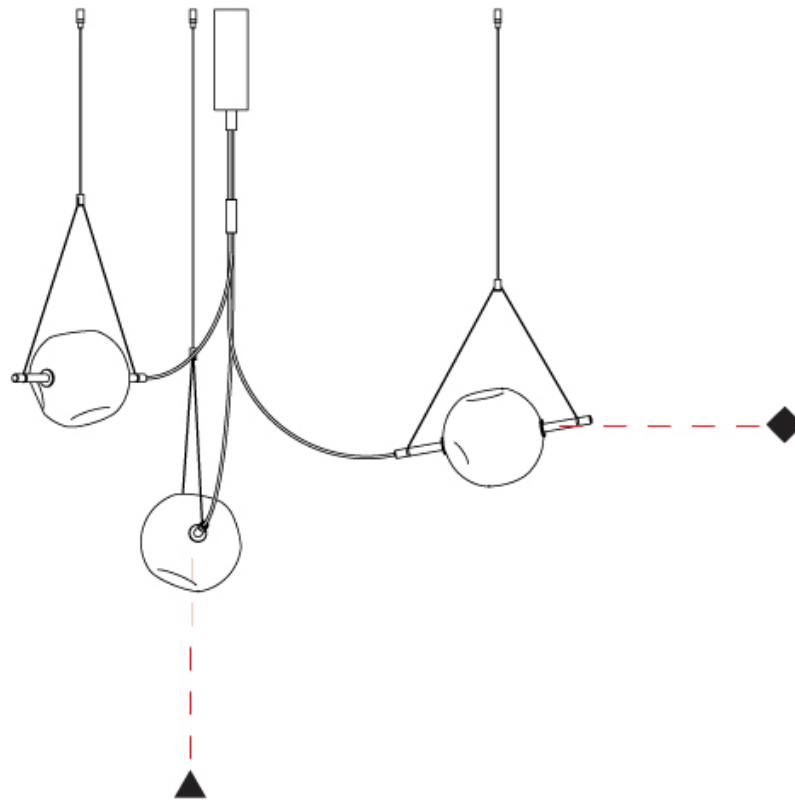

D181005-

PROJECT

TYPE

SPECIFIER

QUANTITY

DATE

D