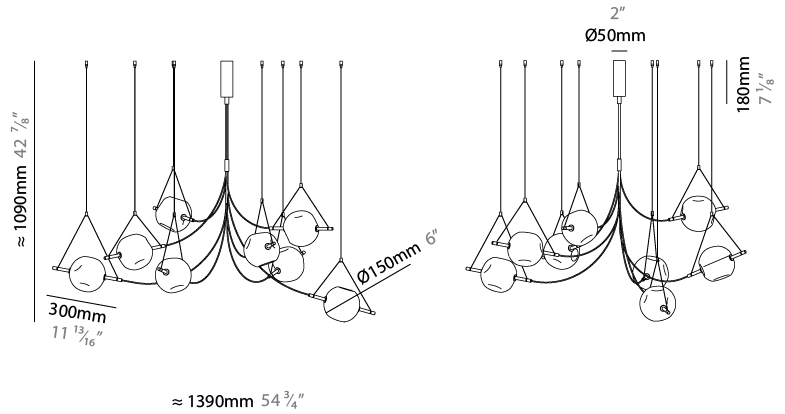

PROJECT	
TYPE	
SPECIFIER	
QUANTITY	
DATE	

BALANCE SUSPENSION

D181003-

base number	Color	Finish	Finish
	Temperature	Options	Options

1. To build a product code in our configurator select the specify button on the base model # product page
2. To build a manual product code on this datasheet choose from the options listed below in blue font and add the suffix to the base model #

GENERAL

Series: Balance
Partner: Artgija
Division: Design
Installation: Suspension
Product Type: Chandelier
Mounting Location: Ceiling
Light Distribution: Direct / Indirect

PHYSICAL

Shape: Abstract
Diameter (mm): 1400
Diameter (in): 55 ¹/₈
Height (mm): 1100
Height (in): 43 ⁵/₁₆
Diffuser: Glass - Clear / Amber / Smoke Gray
Fixture Finish: BBS / BUB / ABR / DRB / DUB / AGD / LBB / DBZ / BBN / PCH / PGO / PBN / WHI / BLK
Accent Finish: CLR / AMB / SMG
Fixture Material: Glass / Metal
Primary Material: Glass

ELECTRICAL

Lamp Type: LED
Input Wattage (W): 33.6
Dimming: Dali Dimming / Phase Dimming
Driver Included: Yes
Driver Location: Integrated
Driver Class: Class 2
Input Voltage (V): 120
Constant Current (MA): 500
Upon Request: 0-10V Dimming

LED

Number of LEDs: 8
Color Temperature (°K): 2700 / 3000 / 4000
Nominal Lumen (lm): 5024 / 5272 / 5520
Lamp Life (hrs): 50000

OPTICAL

RATINGS AND CERTIFICATIONS

Certified By: Certified for North American Standards
IP rating: IP20