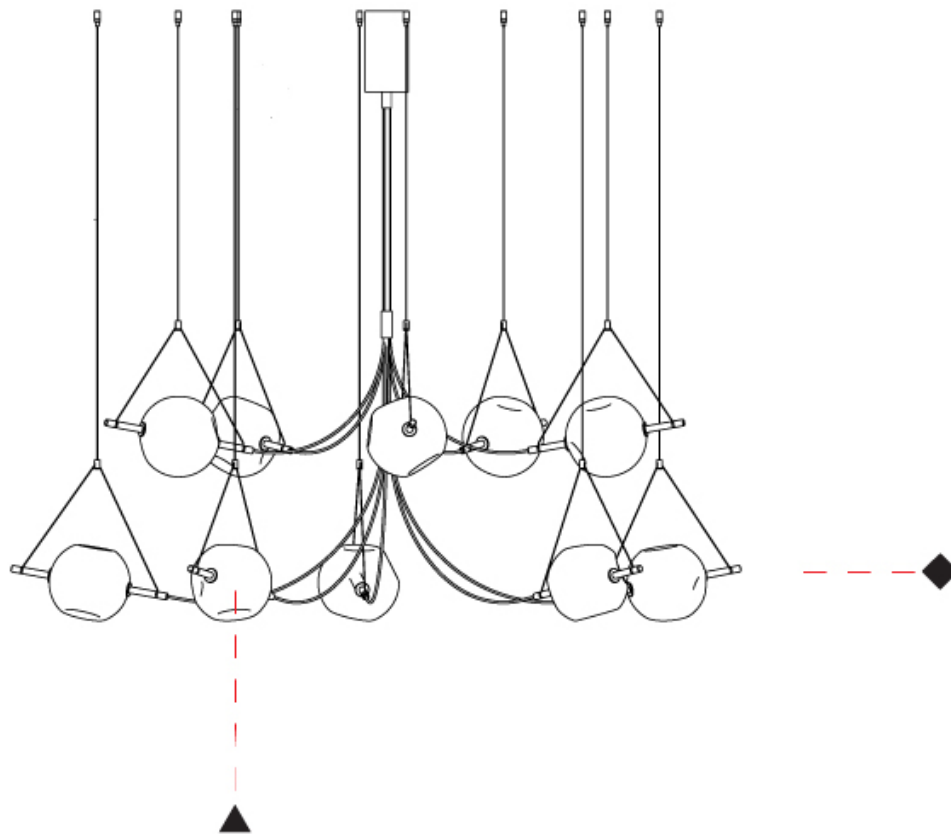

D181002-

PROJECT	_____
TYPE	_____
SPECIFIER	_____
QUANTITY	_____
DATE	_____

D