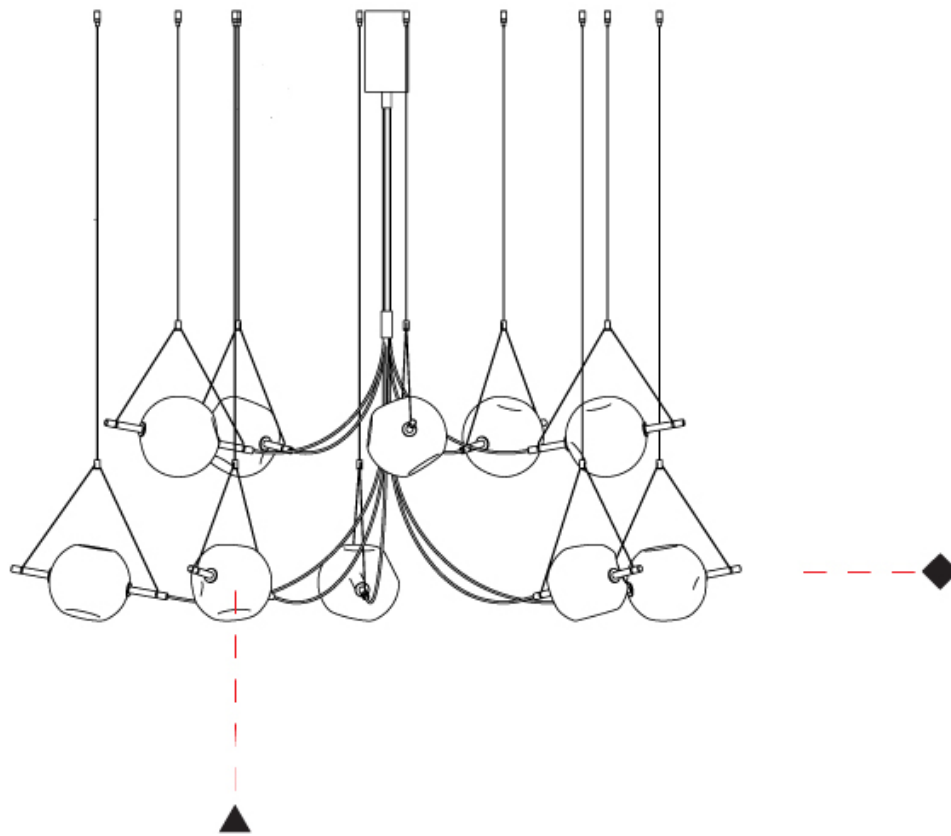

D181002-

PROJECT _____

TYPE _____

SPECIFIER _____

QUANTITY _____

DATE _____

D