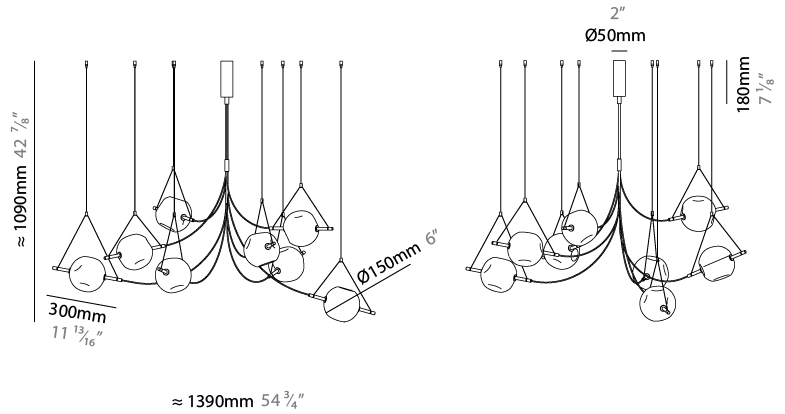

BALANCE SUSPENSION

D181003-

base number   Color   Finish   Finish
Temperature   Options   Options

1. To build a product code in our configurator select the specify button on the base model # product page
2. To build a manual product code on this datasheet choose from the options listed below in blue font and add the suffix to the base model #

GENERAL

Series: Balance
Partner: Artgija
Division: Design
Installation: Suspension
Product Type: Chandelier
Mounting Location: Ceiling
Light Distribution: Direct / Indirect

PHYSICAL

Shape: Abstract
Diameter (mm): 1400
Diameter (in): 55 ¹/₈
Height (mm): 1100
Height (in): 43 ⁵/₁₆
Diffuser: Glass - Clear / Amber / Smoke Gray
Fixture Finish: BBS / BUB / ABR / DRB / DUB / AGD / LBB / DBZ / BBN / PCH / PGO / PBN / WHI / BLK
Accent Finish: CLR / AMB / SMG
Fixture Material: Glass / Metal
Primary Material: Glass

ELECTRICAL

Lamp Type: LED
Input Wattage (W): 33.6
Dimming: Dali Dimming / Phase Dimming
Driver Included: Yes
Driver Location: Integrated
Driver Class: Class 2
Input Voltage (V): 120
Constant Current (MA): 500
Upon Request: 0-10V Dimming

LED

Number of LEDs: 8
Color Temperature (°K): 2700 / 3000 / 4000
Nominal Lumen (lm): 5024 / 5272 / 5520
Lamp Life (hrs): 50000

OPTICAL

RATINGS AND CERTIFICATIONS

Certified By: Certified for North American Standards
IP rating: IP20

PROJECT
TYPE
SPECIFIER
QUANTITY
DATE