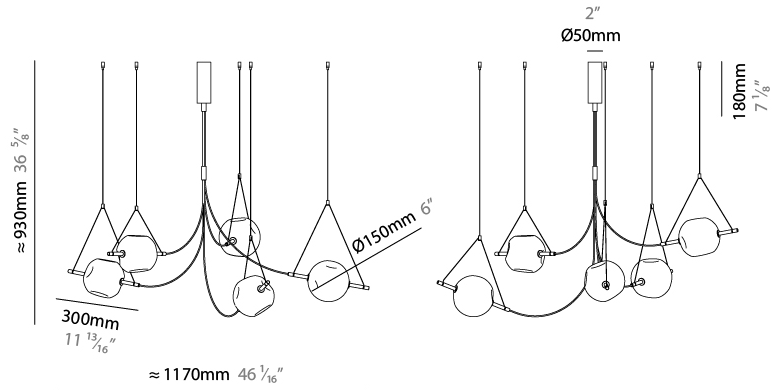

PROJECT	
TYPE	
SPECIFIER	
QUANTITY	
DATE	

BALANCE SUSPENSION

D181004-

base number	Color Temperature	Finish Options	Finish Options

1. To build a product code in our configurator select the specify button on the base model # product page
2. To build a manual product code on this datasheet choose from the options listed below in blue font and add the suffix to the base model #

GENERAL

Series: Balance
Partner: Artgija
Division: Design
Installation: Suspension
Product Type: Chandelier
Mounting Location: Ceiling
Light Distribution: Direct / Indirect

PHYSICAL

Shape: Abstract
Diameter (mm): 1150
Diameter (in): 45 1/4
Height (mm): 950
Height (in): 37 3/8
Diffuser: Glass - Clear / Amber / Smoke Gray
Fixture Finish: BBS / BUB / ABR / DRB / DUB / AGD / LBB / DBZ / BBN / PCH / PGO / PBN / WHI / BLK
Accent Finish: CLR / AMB / SMG
Fixture Material: Glass / Metal
Primary Material: Glass

ELECTRICAL

Lamp Type: LED
Input Wattage (W): 21.5
Dimming: Dali Dimming / Phase Dimming
Driver Included: Yes
Driver Location: Integrated
Driver Class: Class 2
Input Voltage (V): 120
Constant Current (MA): 500
Upon Request: 0-10V Dimming

LED

Number of LEDs: 5
Color Temperature (°K): 2700 / 3000 / 4000
Nominal Lumen (lm): 3140 / 3295 / 3450
Lamp Life (hrs): 50000

OPTICAL

RATINGS AND CERTIFICATIONS

Certified By: Certified for North American Standards
IP rating: IP20