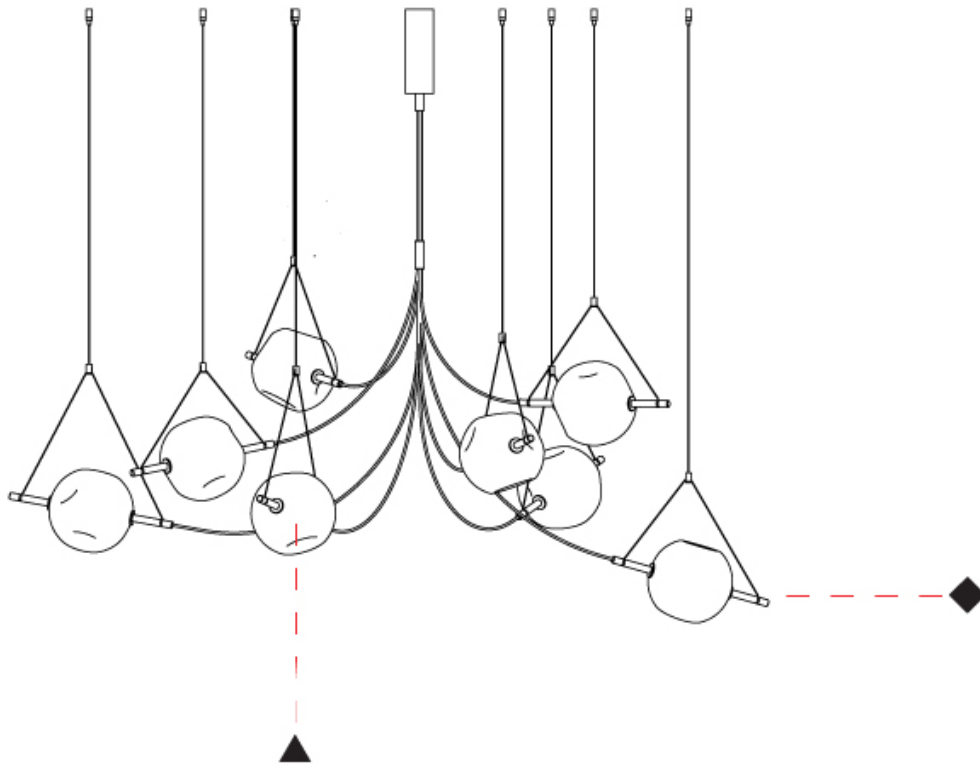

D181003-

PROJECT

TYPE

SPECIFIER

QUANTITY

DATE

D