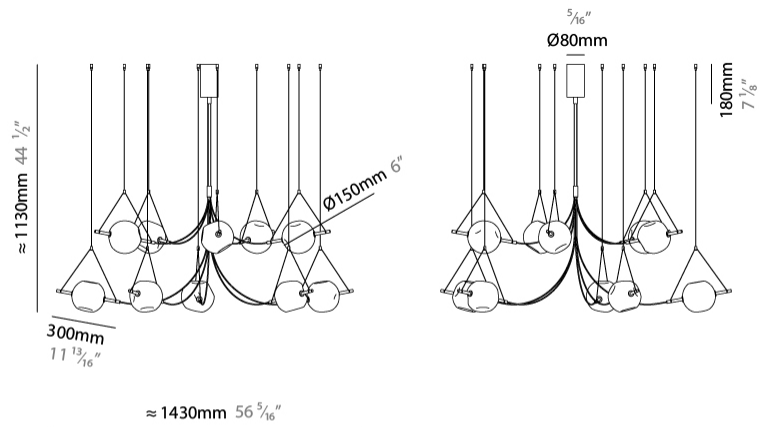

BALANCE SUSPENSION

D181002-

base number   Color   Finish   Finish
Temperature   Options   Options

1. To build a product code in our configurator select the specify button on the base model # product page
2. To build a manual product code on this datasheet choose from the options listed below in blue font and add the suffix to the base model #

GENERAL

Series: Balance
Partner: Artigia
Division: Design
Installation: Suspension
Product Type: Chandelier
Mounting Location: Ceiling
Light Distribution: Direct / Indirect

PHYSICAL

Shape: Abstract
Diameter (mm): 1145
Diameter (in): 55 1/8
Height (mm): 1150
Height (in): 45 1/4
Diffuser: Glass - Clear / Amber / Smoke Gray
Fixture Finish: BBS / BUB / ABR / DRB / DUB / AGD / LBB / DBZ / BBN / PCH / PGO / PBN / WHI / BLK
Accent Finish: CLR / AMB / SMG
Fixture Material: Glass / Metal
Primary Material: Glass

ELECTRICAL

Lamp Type: LED
Input Wattage (W): 43
Dimming: Dali Dimming / Phase Dimming
Driver Included: Yes
Driver Location: Integrated
Driver Class: Class 2
Input Voltage (V): 120
Constant Current (MA): 500
Upon Request: 0-10V Dimming

LED

Number of LEDs: 10
Color Temperature (°K): 2700 / 3000 / 4000
Nominal Lumen (lm): 6280 / 6590 / 6900
Lamp Life (hrs): 50000

OPTICAL

RATINGS AND CERTIFICATIONS

Certified By: Certified for North American Standards
IP rating: IP20

PROJECT
TYPE
SPECIFIER
QUANTITY
DATE