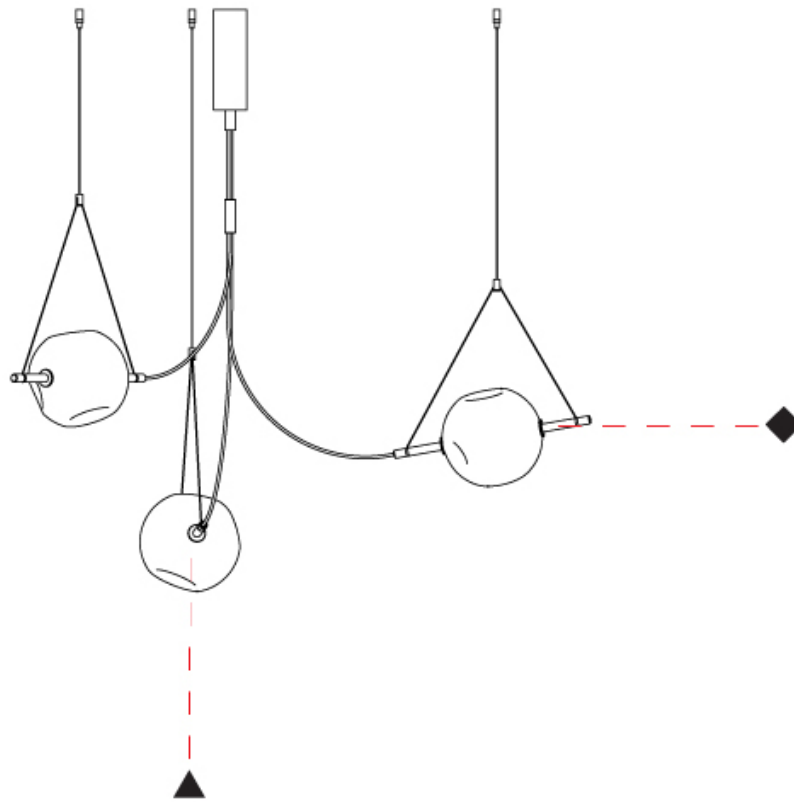

D181005-

PROJECT _____

TYPE _____

SPECIFIER _____

QUANTITY _____

DATE _____

D