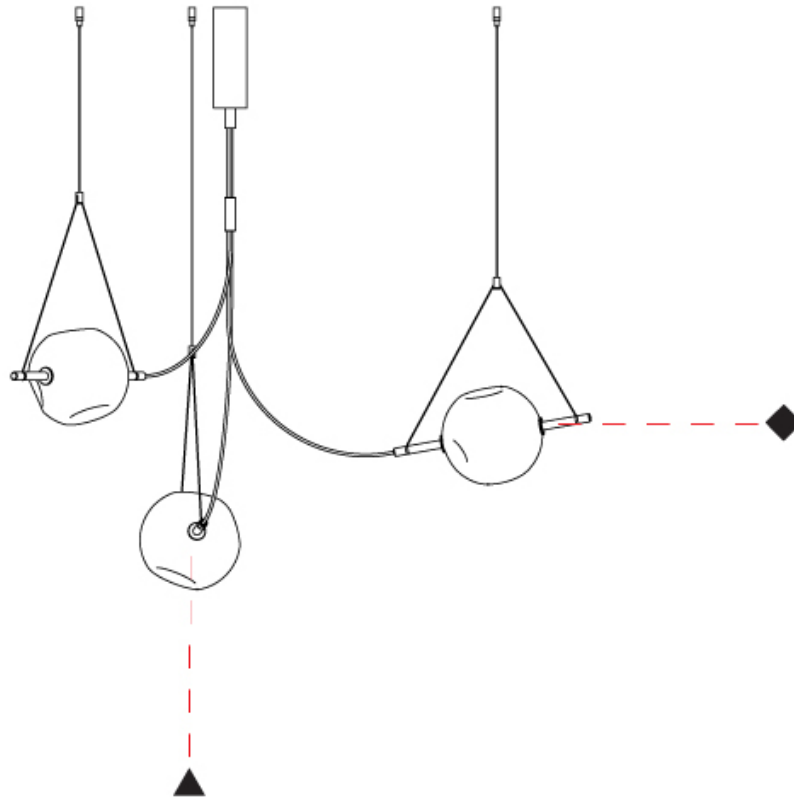

BALANCE SUSPENSION

D181005-

PROJECT _____

TYPE _____

SPECIFIER _____

QUANTITY _____

DATE _____

D