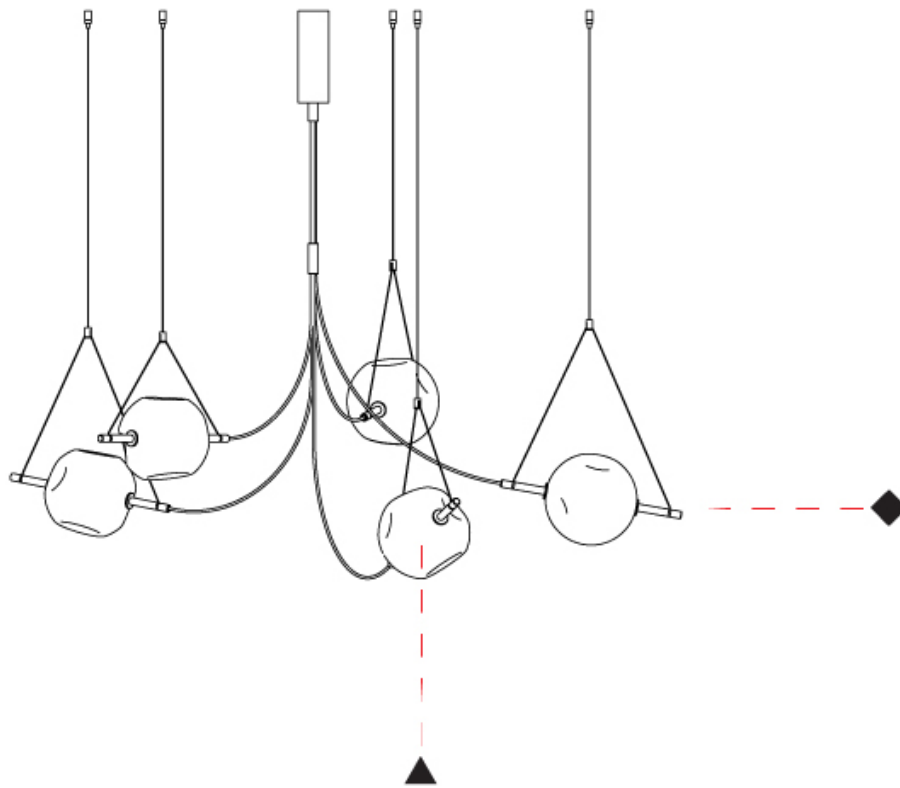

D181004-

PROJECT
TYPE
SPECIFIER
QUANTITY
DATE

D