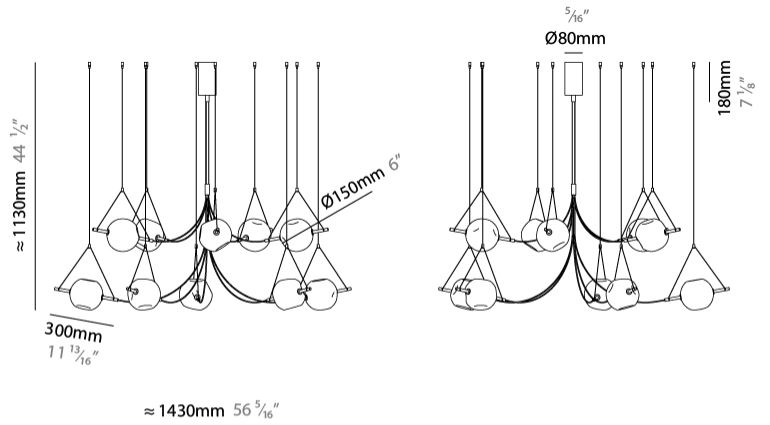

BALANCE SUSPENSION

D181002-

base number   Color   Finish   Finish
Temperature   Options   Options

1. To build a product code in our configurator select the specify button on the base model # product page
2. To build a manual product code on this datasheet choose from the options listed below in blue font and add the suffix to the base model #

GENERAL

Series: Balance
Partner: Artigia
Division: Design
Installation: Suspension
Product Type: Chandelier
Mounting Location: Ceiling
Light Distribution: Direct / Indirect

PHYSICAL

Shape: Abstract
Diameter (mm): 1145
Diameter (in): 55 1/8
Height (mm): 1150
Height (in): 45 1/4
Diffuser: Glass - Clear / Amber / Smoke Gray
Fixture Finish: BBS / BUB / ABR / DRB / DUB / AGD / LBB / DBZ / BBN / PCH / PGO / PBN / WHI / BLK
Accent Finish: CLR / AMB / SMG
Fixture Material: Glass / Metal
Primary Material: Glass

ELECTRICAL

Lamp Type: LED
Input Wattage (W): 43
Dimming: Dali Dimming / Phase Dimming
Driver Included: Yes
Driver Location: Integrated
Driver Class: Class 2
Input Voltage (V): 120
Constant Current (MA): 500
Upon Request: 0-10V Dimming

LED

Number of LEDs: 10
Color Temperature (°K): 2700 / 3000 / 4000
Nominal Lumen (lm): 6280 / 6590 / 6900
Lamp Life (hrs): 50000

OPTICAL

RATINGS AND CERTIFICATIONS

Certified By: Certified for North American Standards
IP rating: IP20

PROJECT _____
TYPE _____
SPECIFIER _____
QUANTITY _____
DATE _____