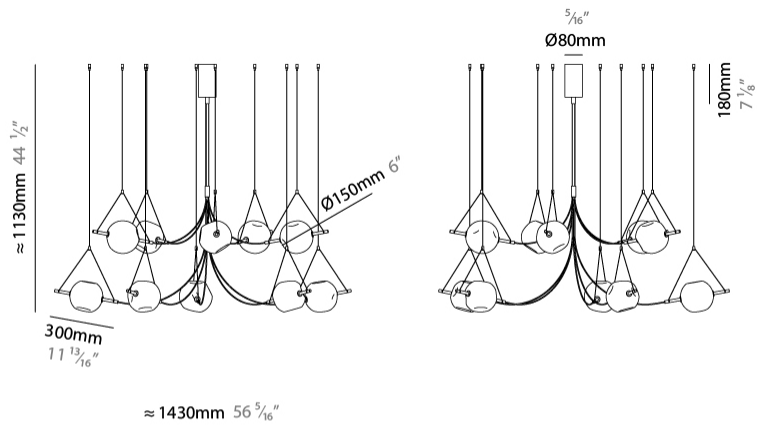

BALANCE SUSPENSION

D181002-

base number   Color   Finish   Finish
Temperature   Options   Options

1. To build a product code in our configurator select the specify button on the base model # product page
2. To build a manual product code on this datasheet choose from the options listed below in blue font and add the suffix to the base model #

GENERAL

Series: Balance
Partner: Artigia
Division: Design
Installation: Suspension
Product Type: Chandelier
Mounting Location: Ceiling
Light Distribution: Direct / Indirect

PHYSICAL

Shape: Abstract
Diameter (mm): 1145
Diameter (in): 55 1/8
Height (mm): 1150
Height (in): 45 1/4
Diffuser: Glass - Clear / Amber / Smoke Gray
Fixture Finish: BBS / BUB / ABR / DRB / DUB / AGD / LBB / DBZ / BBN / PCH / PGO / PBN / WHI / BLK
Accent Finish: CLR / AMB / SMG
Fixture Material: Glass / Metal
Primary Material: Glass

ELECTRICAL

Lamp Type: LED
Input Wattage (W): 43
Dimming: Dali Dimming / Phase Dimming
Driver Included: Yes
Driver Location: Integrated
Driver Class: Class 2
Input Voltage (V): 120
Constant Current (MA): 500
Upon Request: 0-10V Dimming

LED

Number of LEDs: 10
Color Temperature (°K): 2700 / 3000 / 4000
Nominal Lumen (lm): 6280 / 6590 / 6900
Lamp Life (hrs): 50000

OPTICAL

RATINGS AND CERTIFICATIONS

Certified By: Certified for North American Standards
IP rating: IP20

PROJECT _____
TYPE _____
SPECIFIER _____
QUANTITY _____
DATE _____