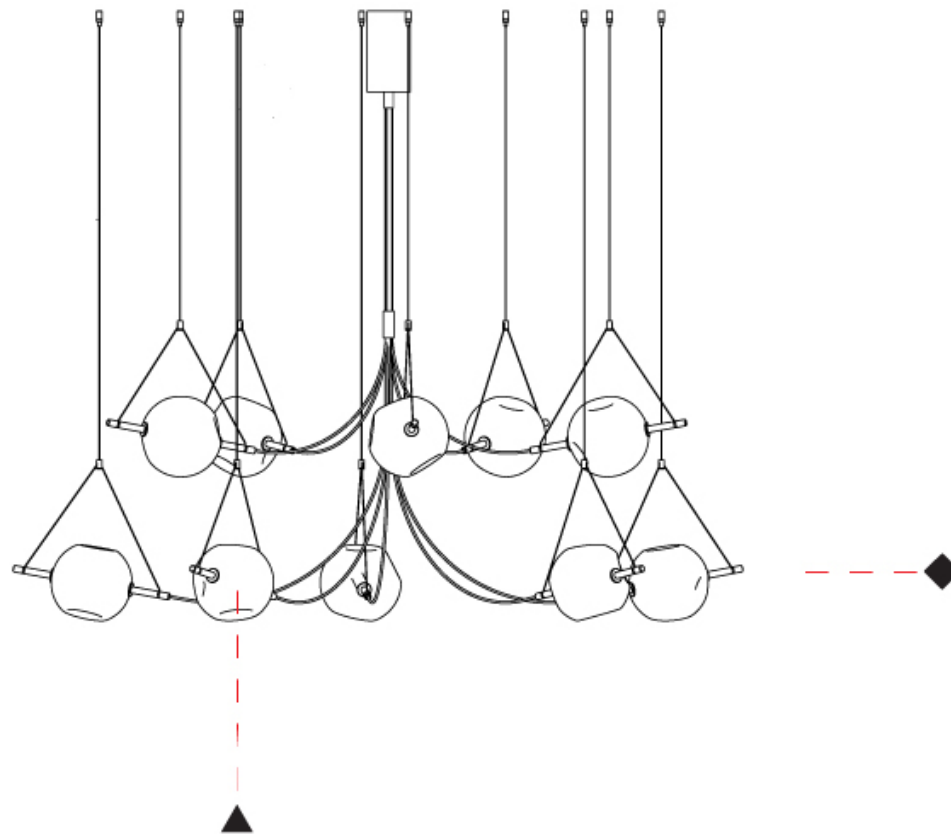

D181002-

PROJECT	_____
TYPE	_____
SPECIFIER	_____
QUANTITY	_____
DATE	_____

D