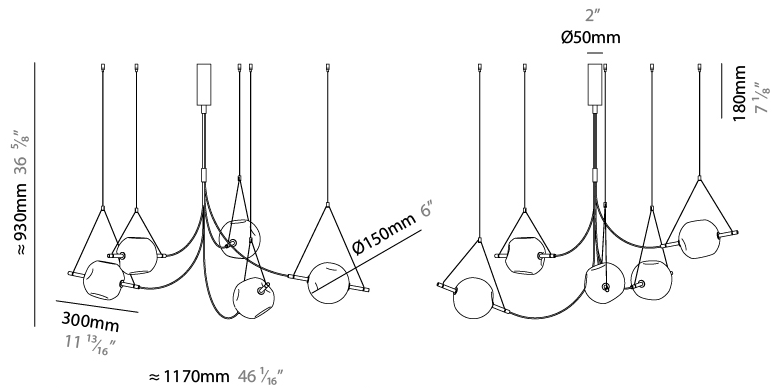

PROJECT	_____
TYPE	_____
SPECIFIER	_____
QUANTITY	_____
DATE	_____

BALANCE SUSPENSION

D181004-

base number	Color	Finish	Finish
	Temperature	Options	Options

1. To build a product code in our configurator select the specify button on the base model # product page
2. To build a manual product code on this datasheet choose from the options listed below in blue font and add the suffix to the base model #

GENERAL

Series: Balance
Partner: Artgija
Division: Design
Installation: Suspension
Product Type: Chandelier
Mounting Location: Ceiling
Light Distribution: Direct / Indirect

PHYSICAL

Shape: Abstract
Diameter (mm): 1150
Diameter (in): 45 1/4
Height (mm): 950
Height (in): 37 3/8
Diffuser: Glass - Clear / Amber / Smoke Gray
Fixture Finish: BBS / BUB / ABR / DRB / DUB / AGD / LBB / DBZ / BBN / PCH / PGO / PBN / WHI / BLK
Accent Finish: CLR / AMB / SMG
Fixture Material: Glass / Metal
Primary Material: Glass

ELECTRICAL

Lamp Type: LED
Input Wattage (W): 21.5
Dimming: Dali Dimming / Phase Dimming
Driver Included: Yes
Driver Location: Integrated
Driver Class: Class 2
Input Voltage (V): 120
Constant Current (MA): 500
Upon Request: 0-10V Dimming

LED

Number of LEDs: 5
Color Temperature (°K): 2700 / 3000 / 4000
Nominal Lumen (lm): 3140 / 3295 / 3450
Lamp Life (hrs): 50000

OPTICAL

RATINGS AND CERTIFICATIONS

Certified By: Certified for North American Standards
IP rating: IP20