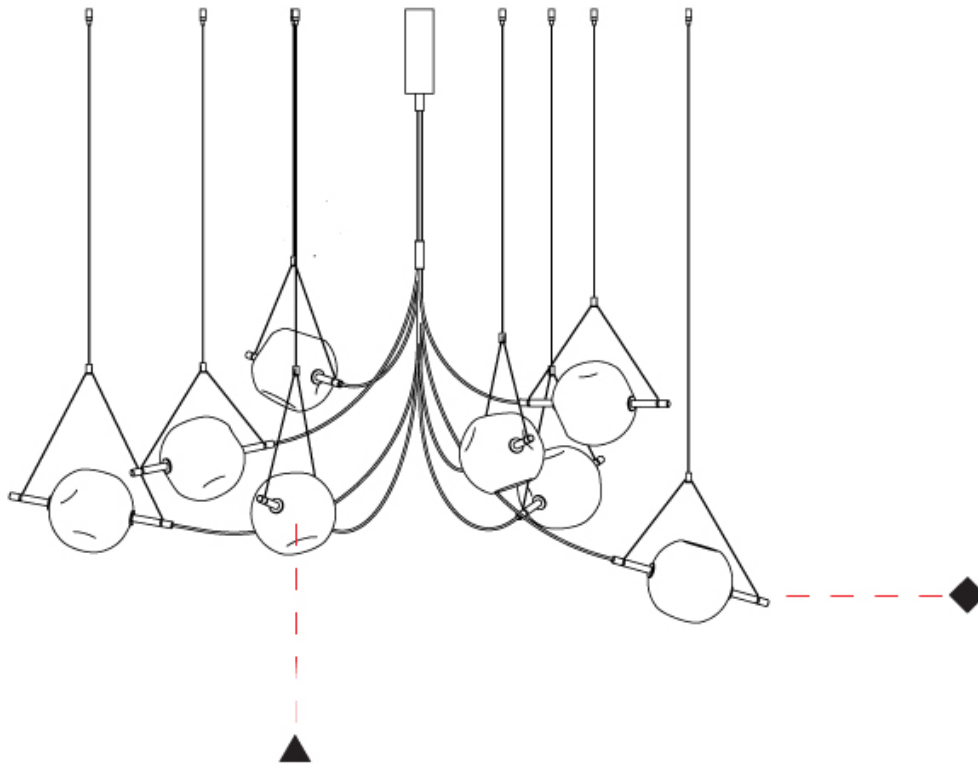

D181003-

PROJECT	_____
TYPE	_____
SPECIFIER	_____
QUANTITY	_____
DATE	_____

D