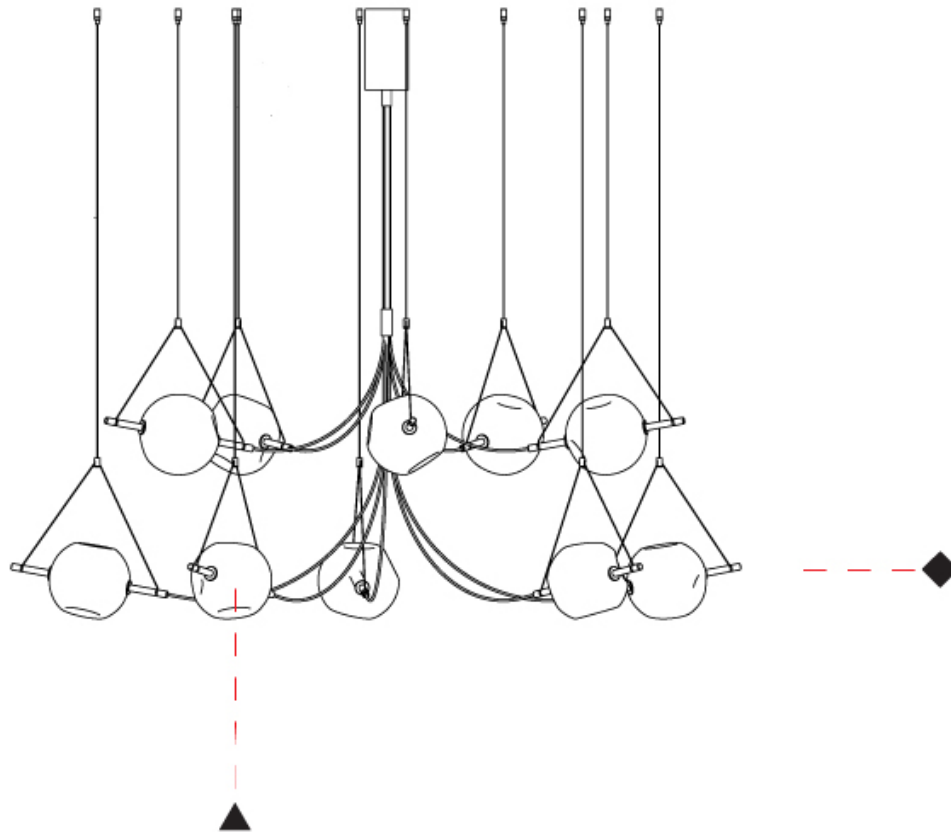

D181002-

PROJECT	_____
TYPE	_____
SPECIFIER	_____
QUANTITY	_____
DATE	_____

D