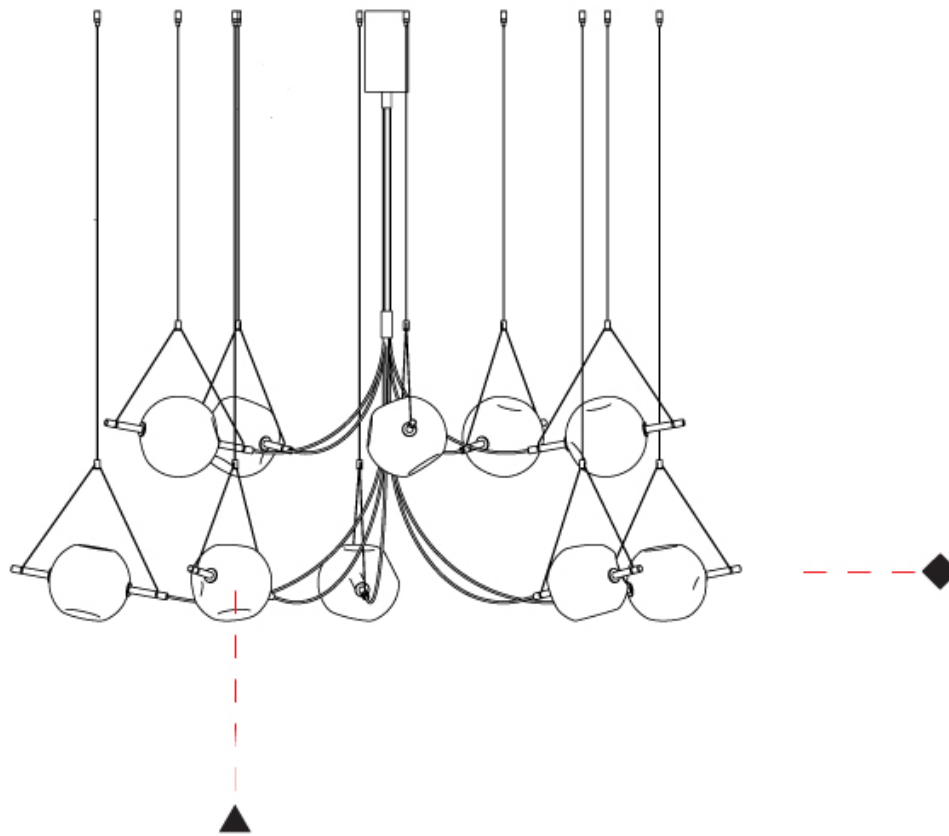

D181002-

PROJECT	_____
TYPE	_____
SPECIFIER	_____
QUANTITY	_____
DATE	_____

D