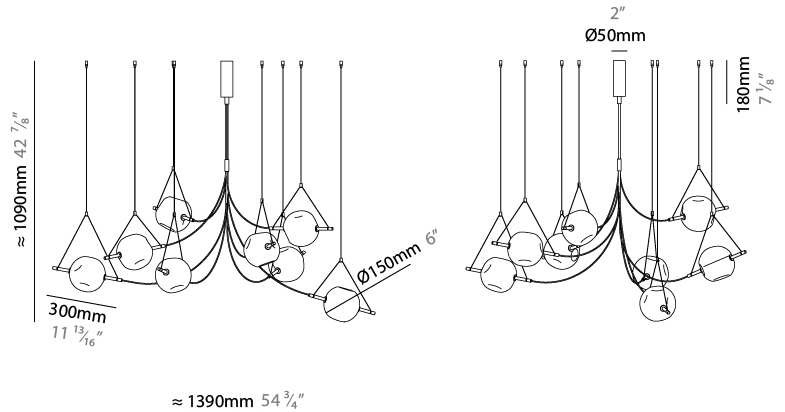

PROJECT	
TYPE	
SPECIFIER	
QUANTITY	
DATE	

BALANCE SUSPENSION

D181003-

base number	Color	Finish	Finish
	Temperature	Options	Options

1. To build a product code in our configurator select the specify button on the base model # product page
2. To build a manual product code on this datasheet choose from the options listed below in blue font and add the suffix to the base model #

GENERAL

Series: Balance
Partner: Artgija
Division: Design
Installation: Suspension
Product Type: Chandelier
Mounting Location: Ceiling
Light Distribution: Direct / Indirect

PHYSICAL

Shape: Abstract
Diameter (mm): 1400
Diameter (in): 55 ¹/₈
Height (mm): 1100
Height (in): 43 ⁵/₁₆
Diffuser: Glass - Clear / Amber / Smoke Gray
Fixture Finish: BBS / BUB / ABR / DRB / DUB / AGD / LBB / DBZ / BBN / PCH / PGO / PBN / WHI / BLK
Accent Finish: CLR / AMB / SMG
Fixture Material: Glass / Metal
Primary Material: Glass

ELECTRICAL

Lamp Type: LED
Input Wattage (W): 33.6
Dimming: Dali Dimming / Phase Dimming
Driver Included: Yes
Driver Location: Integrated
Driver Class: Class 2
Input Voltage (V): 120
Constant Current (MA): 500
Upon Request: 0-10V Dimming

LED

Number of LEDs: 8
Color Temperature (°K): 2700 / 3000 / 4000
Nominal Lumen (lm): 5024 / 5272 / 5520
Lamp Life (hrs): 50000

OPTICAL

RATINGS AND CERTIFICATIONS

Certified By: Certified for North American Standards
IP rating: IP20