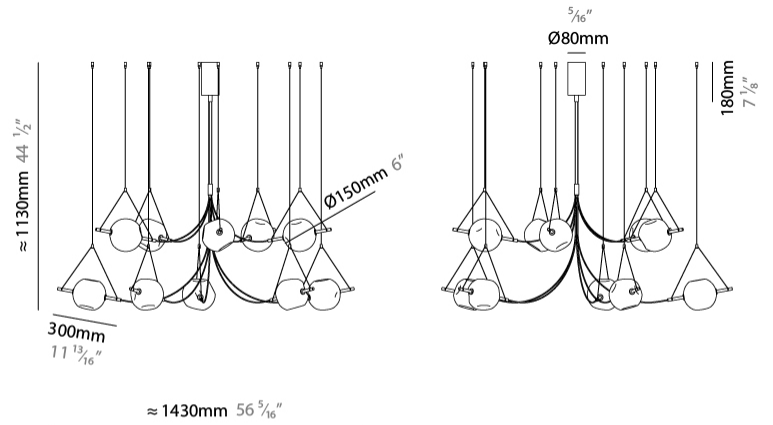

BALANCE SUSPENSION

D181002-

base number   Color   Finish   Finish
Temperature   Options   Options

1. To build a product code in our configurator select the specify button on the base model # product page
2. To build a manual product code on this datasheet choose from the options listed below in blue font and add the suffix to the base model #

GENERAL

Series: Balance
Partner: Artigia
Division: Design
Installation: Suspension
Product Type: Chandelier
Mounting Location: Ceiling
Light Distribution: Direct / Indirect

PHYSICAL

Shape: Abstract
Diameter (mm): 1145
Diameter (in): 55 1/8
Height (mm): 1150
Height (in): 45 1/4
Diffuser: Glass - Clear / Amber / Smoke Gray
Fixture Finish: BBS / BUB / ABR / DRB / DUB / AGD / LBB / DBZ / BBN / PCH / PGO / PBN / WHI / BLK
Accent Finish: CLR / AMB / SMG
Fixture Material: Glass / Metal
Primary Material: Glass

ELECTRICAL

Lamp Type: LED
Input Wattage (W): 43
Dimming: Dali Dimming / Phase Dimming
Driver Included: Yes
Driver Location: Integrated
Driver Class: Class 2
Input Voltage (V): 120
Constant Current (MA): 500
Upon Request: 0-10V Dimming

LED

Number of LEDs: 10
Color Temperature (°K): 2700 / 3000 / 4000
Nominal Lumen (lm): 6280 / 6590 / 6900
Lamp Life (hrs): 50000

OPTICAL

RATINGS AND CERTIFICATIONS

Certified By: Certified for North American Standards
IP rating: IP20

PROJECT _____
TYPE _____
SPECIFIER _____
QUANTITY _____
DATE _____