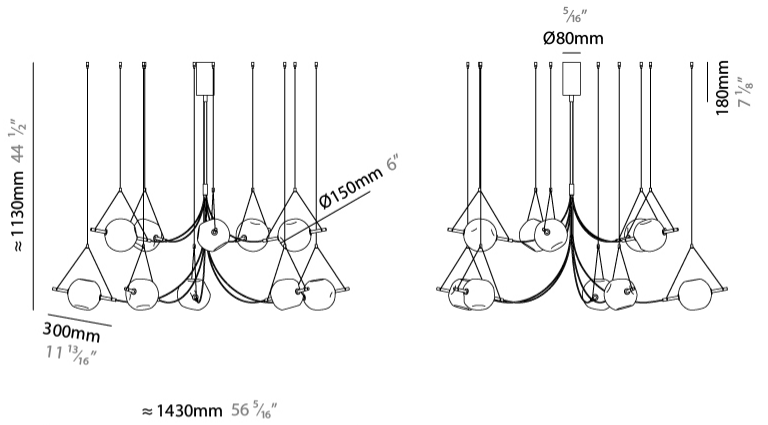

BALANCE SUSPENSION

D181002-

base number   Color   Finish   Finish
Temperature   Options   Options

1. To build a product code in our configurator select the specify button on the base model # product page
2. To build a manual product code on this datasheet choose from the options listed below in blue font and add the suffix to the base model #

GENERAL

Series: Balance
Partner: Artigia
Division: Design
Installation: Suspension
Product Type: Chandelier
Mounting Location: Ceiling
Light Distribution: Direct / Indirect

PHYSICAL

Shape: Abstract
Diameter (mm): 1145
Diameter (in): 55 1/8
Height (mm): 1150
Height (in): 45 1/4
Diffuser: Glass - Clear / Amber / Smoke Gray
Fixture Finish: BBS / BUB / ABR / DRB / DUB / AGD / LBB / DBZ / BBN / PCH / PGO / PBN / WHI / BLK
Accent Finish: CLR / AMB / SMG
Fixture Material: Glass / Metal
Primary Material: Glass

ELECTRICAL

Lamp Type: LED
Input Wattage (W): 43
Dimming: Dali Dimming / Phase Dimming
Driver Included: Yes
Driver Location: Integrated
Driver Class: Class 2
Input Voltage (V): 120
Constant Current (MA): 500
Upon Request: 0-10V Dimming

LED

Number of LEDs: 10
Color Temperature (°K): 2700 / 3000 / 4000
Nominal Lumen (lm): 6280 / 6590 / 6900
Lamp Life (hrs): 50000

OPTICAL

RATINGS AND CERTIFICATIONS

Certified By: Certified for North American Standards
IP rating: IP20

PROJECT _____
TYPE _____
SPECIFIER _____
QUANTITY _____
DATE _____