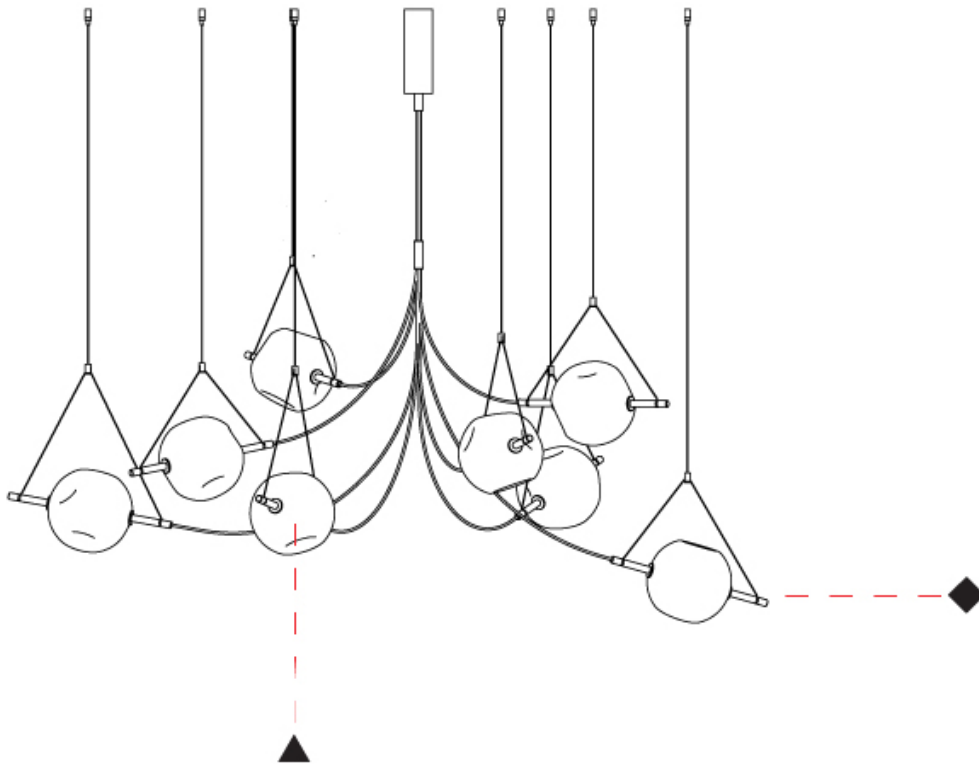

D181003-

PROJECT

TYPE

SPECIFIER

QUANTITY

DATE

D