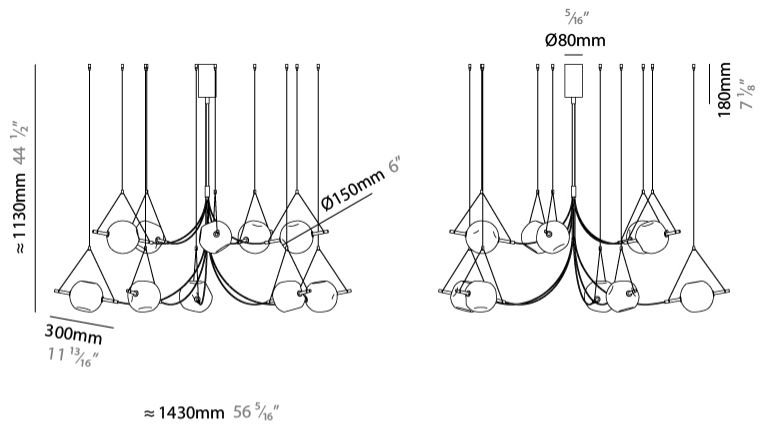

BALANCE SUSPENSION

D181002-

base number   Color   Finish   Finish
Temperature   Options   Options

1. To build a product code in our configurator select the specify button on the base model # product page
2. To build a manual product code on this datasheet choose from the options listed below in blue font and add the suffix to the base model #

GENERAL

Series: Balance
Partner: Artigia
Division: Design
Installation: Suspension
Product Type: Chandelier
Mounting Location: Ceiling
Light Distribution: Direct / Indirect

PHYSICAL

Shape: Abstract
Diameter (mm): 1145
Diameter (in): 55 1/8
Height (mm): 1150
Height (in): 45 1/4
Diffuser: Glass - Clear / Amber / Smoke Gray
Fixture Finish: BBS / BUB / ABR / DRB / DUB / AGD / LBB / DBZ / BBN / PCH / PGO / PBN / WHI / BLK
Accent Finish: CLR / AMB / SMG
Fixture Material: Glass / Metal
Primary Material: Glass

ELECTRICAL

Lamp Type: LED
Input Wattage (W): 43
Dimming: Dali Dimming / Phase Dimming
Driver Included: Yes
Driver Location: Integrated
Driver Class: Class 2
Input Voltage (V): 120
Constant Current (MA): 500
Upon Request: 0-10V Dimming

LED

Number of LEDs: 10
Color Temperature (°K): 2700 / 3000 / 4000
Nominal Lumen (lm): 6280 / 6590 / 6900
Lamp Life (hrs): 50000

OPTICAL

RATINGS AND CERTIFICATIONS

Certified By: Certified for North American Standards
IP rating: IP20

PROJECT _____
TYPE _____
SPECIFIER _____
QUANTITY _____
DATE _____