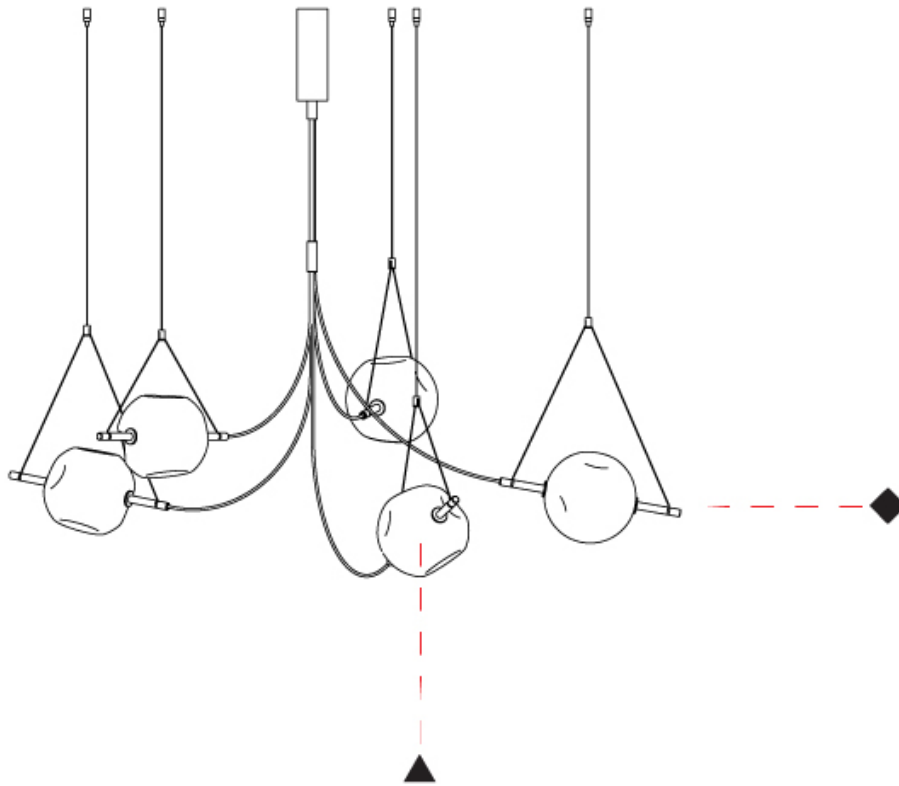

D181004-

PROJECT _____

TYPE _____

SPECIFIER _____

QUANTITY _____

DATE _____

D