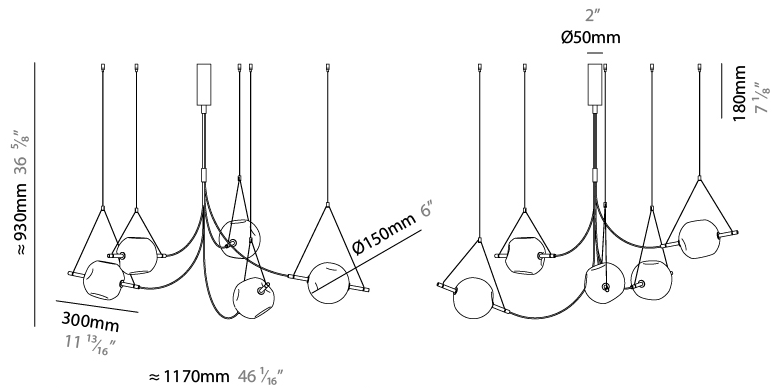

PROJECT	
TYPE	
SPECIFIER	
QUANTITY	
DATE	

BALANCE SUSPENSION

D181004-

base number	Color Temperature	Finish Options	Finish Options

1. To build a product code in our configurator select the specify button on the base model # product page
2. To build a manual product code on this datasheet choose from the options listed below in blue font and add the suffix to the base model #

GENERAL

Series: Balance
Partner: Artgija
Division: Design
Installation: Suspension
Product Type: Chandelier
Mounting Location: Ceiling
Light Distribution: Direct / Indirect

PHYSICAL

Shape: Abstract
Diameter (mm): 1150
Diameter (in): 45 1/4
Height (mm): 950
Height (in): 37 3/8
Diffuser: Glass - Clear / Amber / Smoke Gray
Fixture Finish: BBS / BUB / ABR / DRB / DUB / AGD / LBB / DBZ / BBN / PCH / PGO / PBN / WHI / BLK
Accent Finish: CLR / AMB / SMG
Fixture Material: Glass / Metal
Primary Material: Glass

ELECTRICAL

Lamp Type: LED
Input Wattage (W): 21.5
Dimming: Dali Dimming / Phase Dimming
Driver Included: Yes
Driver Location: Integrated
Driver Class: Class 2
Input Voltage (V): 120
Constant Current (MA): 500
Upon Request: 0-10V Dimming

LED

Number of LEDs: 5
Color Temperature (°K): 2700 / 3000 / 4000
Nominal Lumen (lm): 3140 / 3295 / 3450
Lamp Life (hrs): 50000

OPTICAL

RATINGS AND CERTIFICATIONS

Certified By: Certified for North American Standards
IP rating: IP20