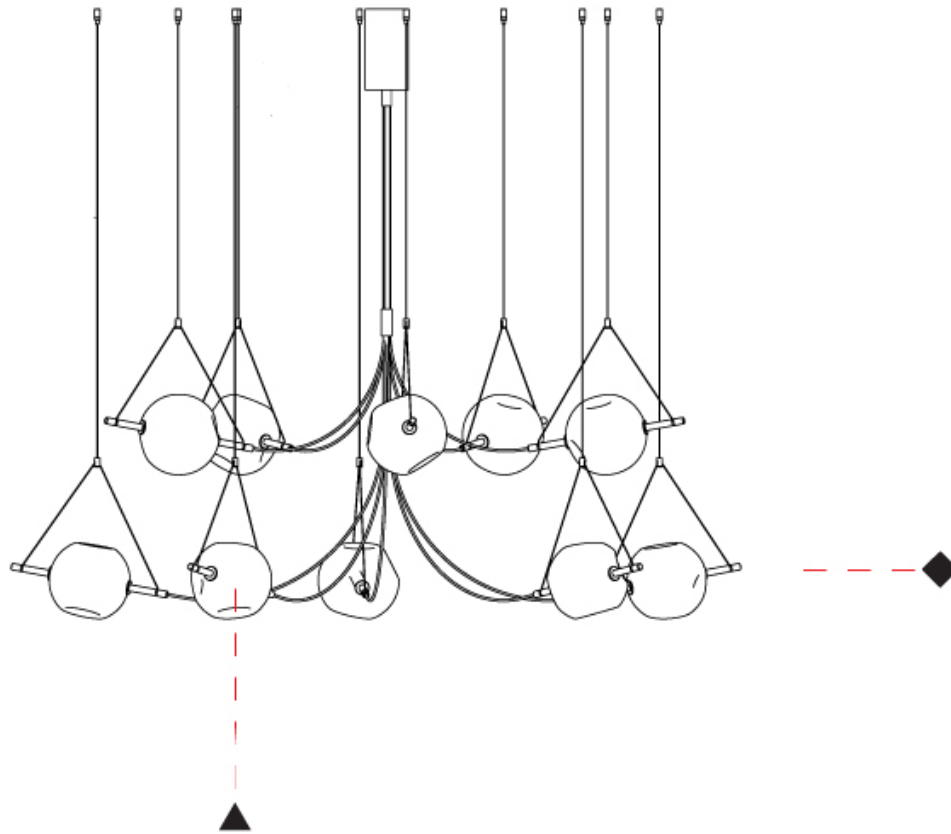

D181002-

PROJECT _____

TYPE _____

SPECIFIER _____

QUANTITY _____

DATE _____

D