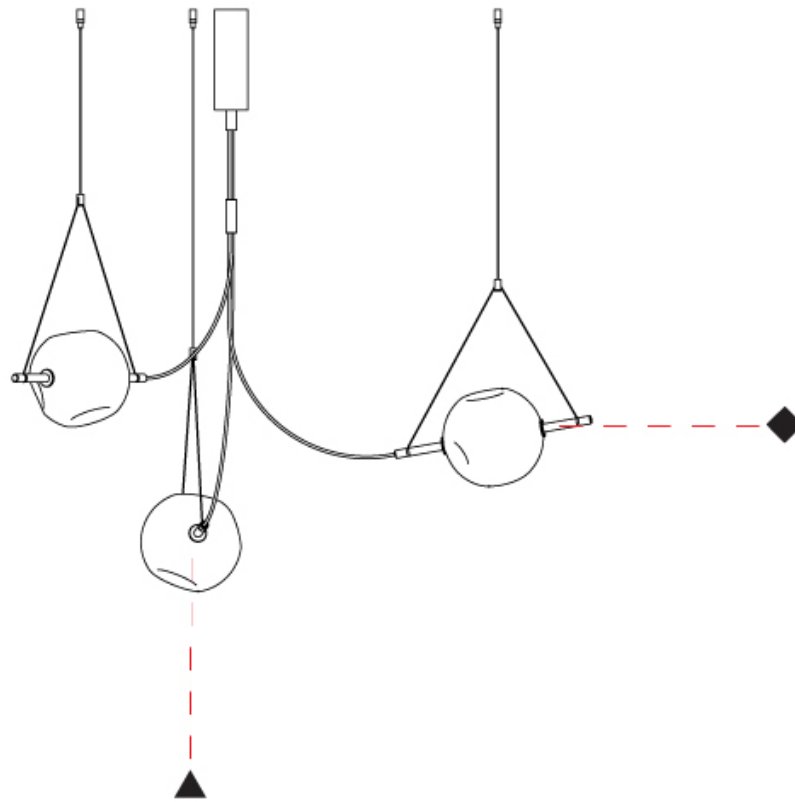

D181005-

PROJECT _____

TYPE _____

SPECIFIER _____

QUANTITY _____

DATE _____

D