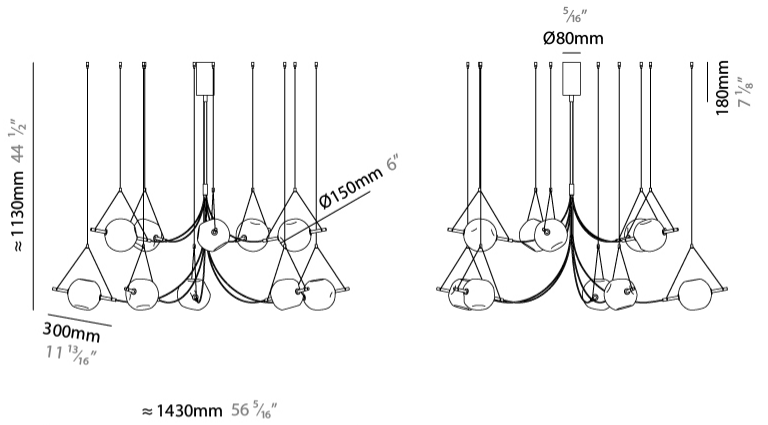

PROJECT _____
TYPE _____
SPECIFIER _____
QUANTITY _____
DATE _____

BALANCE SUSPENSION

D181002-

base number   Color   Finish   Finish
Temperature   Options   Options

1. To build a product code in our configurator select the specify button on the base model # product page
2. To build a manual product code on this datasheet choose from the options listed below in blue font and add the suffix to the base model #

GENERAL

Series: Balance
Partner: Artigia
Division: Design
Installation: Suspension
Product Type: Chandelier
Mounting Location: Ceiling
Light Distribution: Direct / Indirect

PHYSICAL

Shape: Abstract
Diameter (mm): 1145
Diameter (in): 55 1/8
Height (mm): 1150
Height (in): 45 1/4
Diffuser: Glass - Clear / Amber / Smoke Gray
Fixture Finish: BBS / BUB / ABR / DRB / DUB / AGD / LBB / DBZ / BBN / PCH / PGO / PBN / WHI / BLK
Accent Finish: CLR / AMB / SMG
Fixture Material: Glass / Metal
Primary Material: Glass

ELECTRICAL

Lamp Type: LED
Input Wattage (W): 43
Dimming: Dali Dimming / Phase Dimming
Driver Included: Yes
Driver Location: Integrated
Driver Class: Class 2
Input Voltage (V): 120
Constant Current (MA): 500
Upon Request: 0-10V Dimming

LED

Number of LEDs: 10
Color Temperature (°K): 2700 / 3000 / 4000
Nominal Lumen (lm): 6280 / 6590 / 6900
Lamp Life (hrs): 50000

OPTICAL

RATINGS AND CERTIFICATIONS

Certified By: Certified for North American Standards
IP rating: IP20