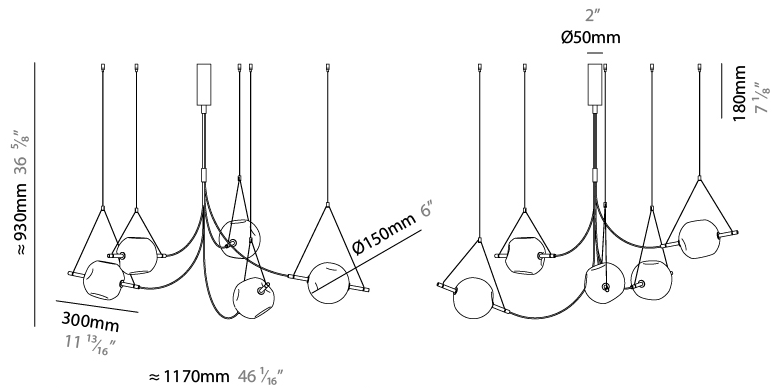

PROJECT	
TYPE	
SPECIFIER	
QUANTITY	
DATE	

BALANCE SUSPENSION

D181004-

base number	Color Temperature	Finish Options	Finish Options

1. To build a product code in our configurator select the specify button on the base model # product page
2. To build a manual product code on this datasheet choose from the options listed below in blue font and add the suffix to the base model #

GENERAL

Series: Balance
Partner: Artigia
Division: Design
Installation: Suspension
Product Type: Chandelier
Mounting Location: Ceiling
Light Distribution: Direct / Indirect

PHYSICAL

Shape: Abstract
Diameter (mm): 1150
Diameter (in): 45 1/4
Height (mm): 950
Height (in): 37 3/8
Diffuser: Glass - Clear / Amber / Smoke Gray
Fixture Finish: BBS / BUB / ABR / DRB / DUB / AGD / LBB / DBZ / BBN / PCH / PGO / PBN / WHI / BLK
Accent Finish: CLR / AMB / SMG
Fixture Material: Glass / Metal
Primary Material: Glass

ELECTRICAL

Lamp Type: LED
Input Wattage (W): 21.5
Dimming: Dali Dimming / Phase Dimming
Driver Included: Yes
Driver Location: Integrated
Driver Class: Class 2
Input Voltage (V): 120
Constant Current (MA): 500
Upon Request: 0-10V Dimming

LED

Number of LEDs: 5
Color Temperature (°K): 2700 / 3000 / 4000
Nominal Lumen (lm): 3140 / 3295 / 3450
Lamp Life (hrs): 50000

OPTICAL

RATINGS AND CERTIFICATIONS

Certified By: Certified for North American Standards
IP rating: IP20