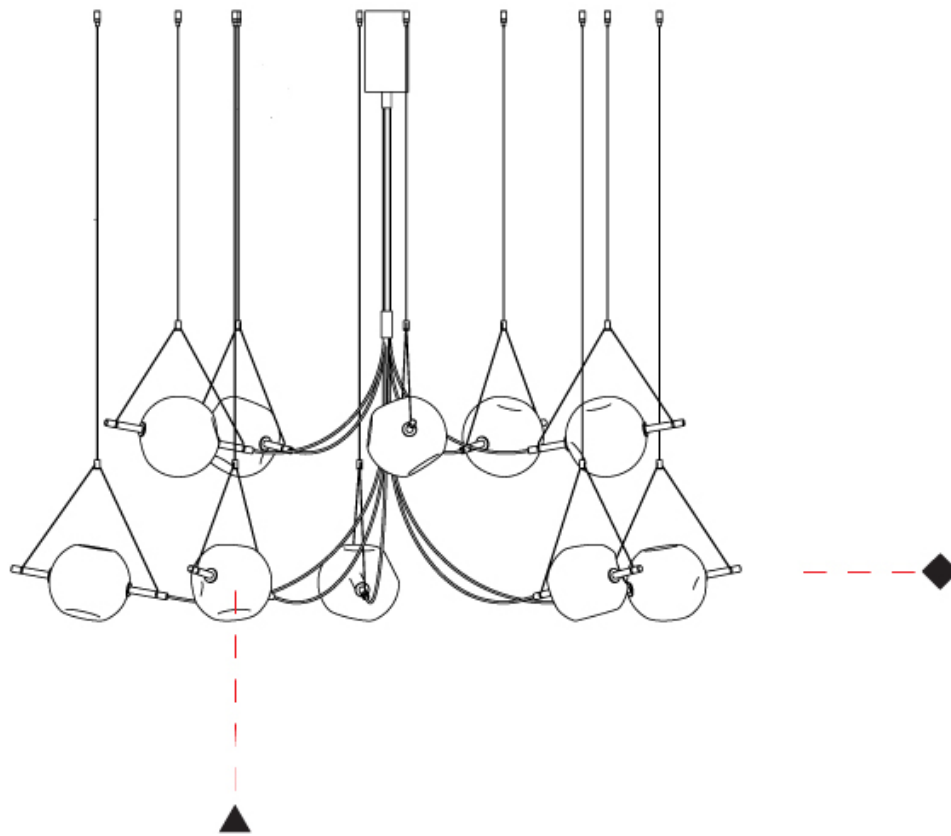

D181002-

PROJECT

TYPE

SPECIFIER

QUANTITY

DATE

D