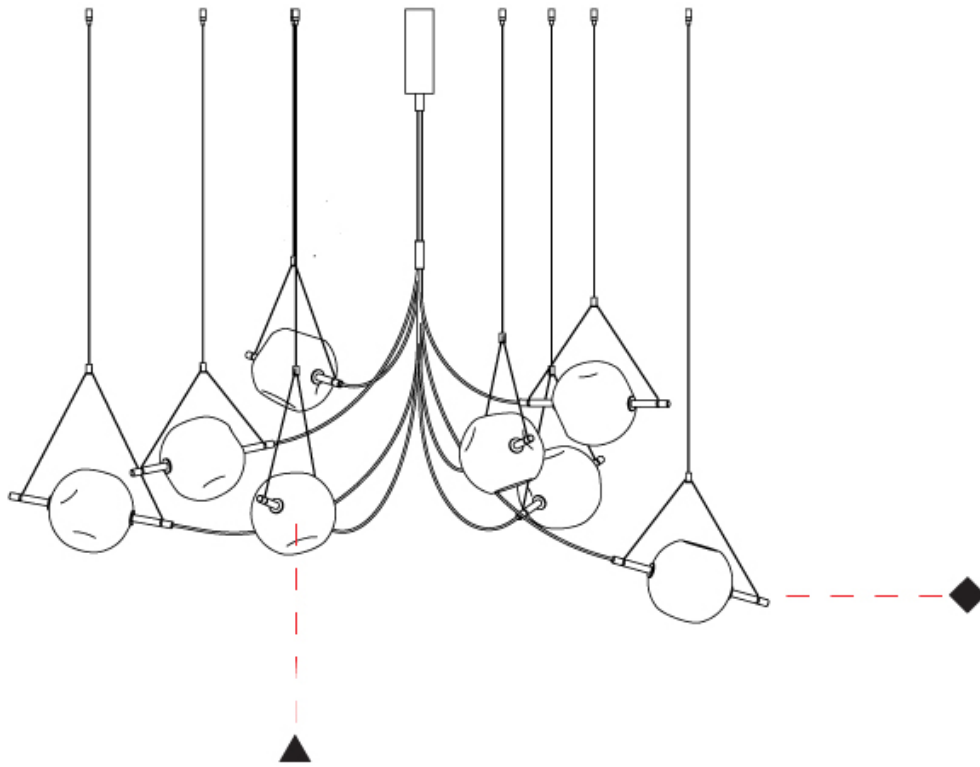

D181003-

PROJECT	_____
TYPE	_____
SPECIFIER	_____
QUANTITY	_____
DATE	_____

D