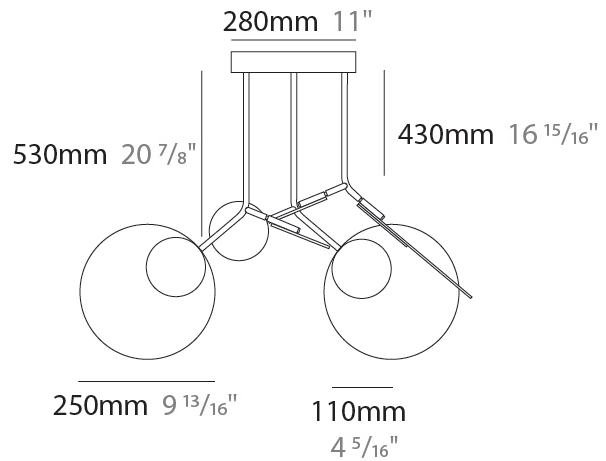

BALLON SUSPENSION

D71034-

base number   Finish Options   Finish Options

1. To build a product code in our configurator select the specify button on the base model # product page
2. To build a manual product code on this datasheet choose from the options listed below in blue font and add the suffix to the base model #

GENERAL

Series: Ballon
Brand: Tunto
Division: Design
Mounting Type: Suspension
Mounting Location: Ceiling
Subcategory: Pendant

PHYSICAL

Shape: Abstract
Width (mm): 780
Width (in): 30 ¹¹/₁₆
Height (mm): 530
Height (in): 20 ⁷/₈
Light Distribution: Direct
Diffuser: Opal - PMMA with Small Panel
Fixture Finish: [WAL](#) / [OAK](#) / [BLK](#) / [WHI](#) / [GWI](#) / [GBK](#)
Holder Finish: [WHI](#) / [BLK](#) / [GWI](#) / [GBK](#)
Fixture Material: Metal / Wood

ELECTRICAL

Lamp Type: LED
Total Output Wattage (W): 37.8
Dimming: Tri-Mode (Non-Dimming and Phase Dimming (120Vac only) and 0-10V Dimming)
Driver Included: Yes
Driver Location: Integrated
Driver Type: Constant Current - Universal
Driver Class: Class 2
Input Voltage (V): 120 - 277
Constant Current (MA): 700

LED

Number of LEDs: 6
Color Temperature (°K): 3000
Max. Delivered Lumen (lm): 1500
CRI: >90 CRI
Lamp Life (hrs): 50000

OPTICAL

Adjustability: Rotational 330°

RATINGS AND CERTIFICATIONS

Certified By: Certified for North American Standards
IP rating: IP20

PROJECT
TYPE
SPECIFIER
QUANTITY
DATE