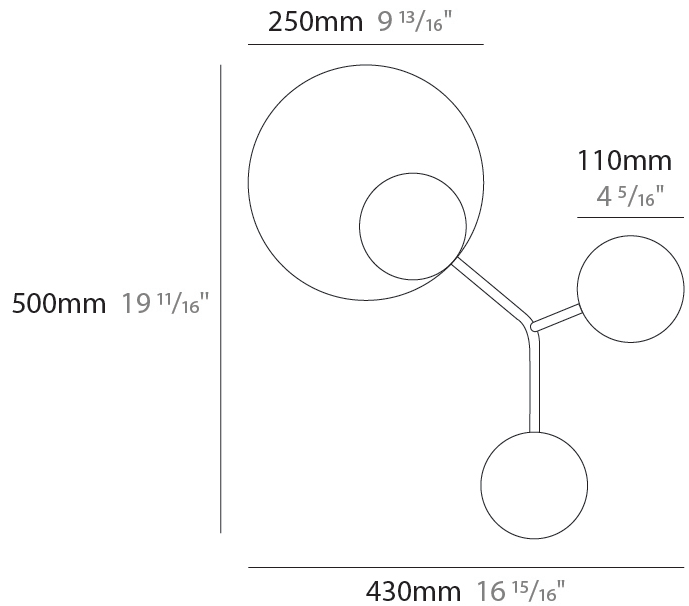

PROJECT	
TYPE	
SPECIFIER	
QUANTITY	
DATE	

BALLON SURFACE

D73030- -

base number   Finish Options   Finish Options

1. To build a product code in our configurator select the specify button on the base model # product page
2. To build a manual product code on this datasheet choose from the options listed below in blue font and add the suffix to the base model #

GENERAL

Series: Ballon
Brand: Tunto
Division: Design
Mounting Type: Surface
Mounting Location: Wall
Subcategory: Ambient

PHYSICAL

Shape: Abstract
Length (mm): 410
Length (in): 16 1/8
Height (mm): 520
Height (in): 20 1/2
Light Distribution: Direct / Indirect
Diffuser: Opal
Fixture Finish: [WAL / OAK / BLK / WHI / GWI / GBK](#)
Holder Finish: [WHI / BLK / GWI / GBK](#)
Fixture Material: Wood

ELECTRICAL

Lamp Type: LED
Input Wattage (W): 11
Total Output Wattage (W): 9.1
Dimming: Non-Dimmable
Driver Included: Yes
Driver Location: Integrated
Driver Type: Constant Current - 120Vac
Driver Class: Class 2
Input Voltage (V): 120 - 277
Constant Current (MA): 500
Upon Request: (Not included - see components) Remote: 0-10Vdc dimming / Phase dimming @120Vac / Non-dimming 120/277Vac

LED

Number of LEDs: 2
Color Temperature (°K): 3000
Max. Delivered Lumen (lm): 400
CRI: >90 CRI
Lamp Life (hrs): 50000

OPTICAL

RATINGS AND CERTIFICATIONS

Certified By: Certified for North American Standards
IP rating: IP20