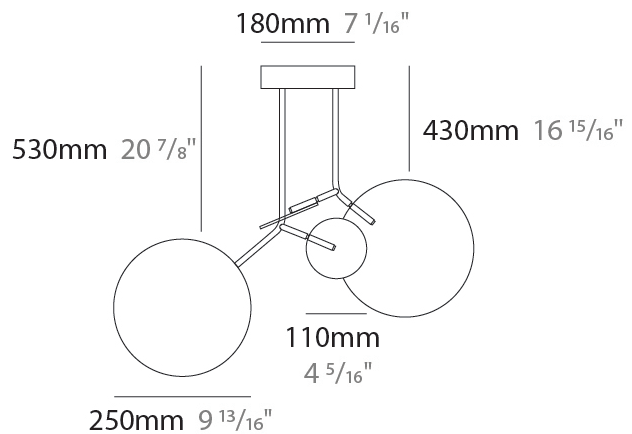

BALLON SUSPENSION

D71033- _____
base number   Finish   Finish
                         Options   Options

1. To build a product code in our configurator select the specify button on the base model # product page
2. To build a manual product code on this datasheet choose from the options listed below in blue font and add the suffix to the base model #

GENERAL

Series: Ballon
Brand: Tunto
Division: Design
Mounting Type: Suspension
Mounting Location: Ceiling
Subcategory: Pendant

PHYSICAL

Shape: Abstract
Width (mm): 780
Width (in): 30 ¹¹/₁₆
Height (mm): 530
Height (in): 20 ⁷/₈
Light Distribution: Direct
Diffuser: Opal - PMMA with Small Panel
Fixture Finish: [WAL / OAK / BLK / WHI / GWI / GBK](#)
Holder Finish: [WHI / BLK / GWI / GBK](#)
Fixture Material: Metal / Wood

ELECTRICAL

Lamp Type: LED
Total Output Wattage (W): 25.2
Dimming: Tri-Mode (Non-Dimming and Phase Dimming (120Vac only) and 0-10V Dimming)
Driver Included: Yes
Driver Location: Integrated
Driver Type: Constant Current - Universal
Driver Class: Class 2
Input Voltage (V): 120 - 277
Constant Current (MA): 700

LED

Color Temperature (°K): 3000
Max. Delivered Lumen (lm): 1000
CRI: >90 CRI
Lamp Life (hrs): 50000

OPTICAL

Adjustability: Rotational 330°

RATINGS AND CERTIFICATIONS

Certified By: Certified for North American Standards
IP rating: IP20