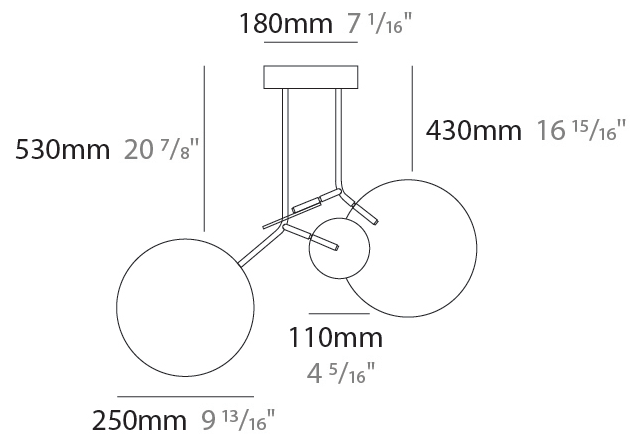

PROJECT	_____
TYPE	_____
SPECIFIER	_____
QUANTITY	_____
DATE	_____

BALLON SUSPENSION

D71033- _____ - _____

base number   Finish Options   Finish Options

1. To build a product code in our configurator select the specify button on the base model # product page
2. To build a manual product code on this datasheet choose from the options listed below in blue font and add the suffix to the base model #

GENERAL

Series: Ballon
Partner: Tunto
Division: Design
Installation: Suspension
Product Type: Pendant
Mounting Location: Ceiling
Light Distribution: Adjustable

PHYSICAL

Shape: Abstract
Width (mm): 780
Width (in): 30 11/16
Height (mm): 530
Height (in): 20 7/8
Diffuser: Opal - PMMA with Small Panel
Fixture Finish: [WAL](#) / [OAK](#) / [BLK](#) / [WHI](#) / [GWI](#) / [GBK](#)
Holder Finish: [WHI](#) / [BLK](#) / [GWI](#) / [GBK](#)
Fixture Material: Metal / Wood
Primary Material: Wood

ELECTRICAL

Lamp Type: LED
Total Output Wattage (W): 25.2
Dimming: Tri-Mode (Non-Dimming and Phase Dimming (120Vac only) and 0-10V Dimming)
Driver Included: Yes
Driver Location: Integrated
Driver Type: Constant Current - Universal
Driver Class: Class 2
Input Voltage (V): 120 - 277
Constant Current (MA): 700

LED

Color Temperature (°K): 3000
Max. Delivered Lumen (lm): 1000
CRI: >90 CRI
Lamp Life (hrs): 50000

OPTICAL

Adjustability: Rotational 330°

RATINGS AND CERTIFICATIONS

Certified By: Certified for North American Standards
IP rating: IP20