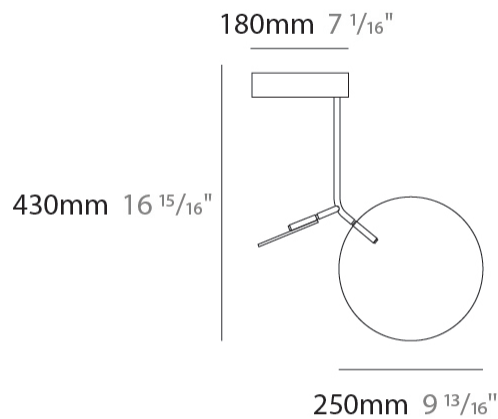

BALLON SUSPENSION

D71031-

base number   Finish Options   Finish Options

1. To build a product code in our configurator select the specify button on the base model # product page
2. To build a manual product code on this datasheet choose from the options listed below in blue font and add the suffix to the base model #

GENERAL

Series: Ballon
Brand: Tunto
Division: Design
Mounting Type: Suspension
Mounting Location: Ceiling
Subcategory: Pendant

PHYSICAL

Shape: Abstract
Width (mm): 390
Width (in): 15 ³/₈
Height (mm): 430
Height (in): 16 ¹⁵/₁₆
Light Distribution: Direct
Diffuser: Opal - PMMA with Small Panel
Fixture Finish: [WAL / OAK / BLK / WHI / GWI / GBK](#)
Holder Finish: [WHI / BLK / GWI / GBK](#)
Fixture Material: Metal / Wood

ELECTRICAL

Lamp Type: LED
Total Output Wattage (W): 12.6
Dimming: Tri-Mode (Non-Dimming and Phase Dimming (120Vac only) and 0-10V Dimming)
Driver Included: Yes
Driver Location: Integrated
Driver Type: Constant Current - Universal
Driver Class: Class 2
Input Voltage (V): 120 - 277
Constant Current (MA): 700

LED

Number of LEDs: 2
Color Temperature (°K): 3000
Max. Delivered Lumen (lm): 500
CRI: >85 CRI
Lamp Life (hrs): 50000

OPTICAL

Adjustability: Rotational 330°

RATINGS AND CERTIFICATIONS

Certified By: Certified for North American Standards
IP rating: IP20

PROJECT
TYPE
SPECIFIER
QUANTITY
DATE