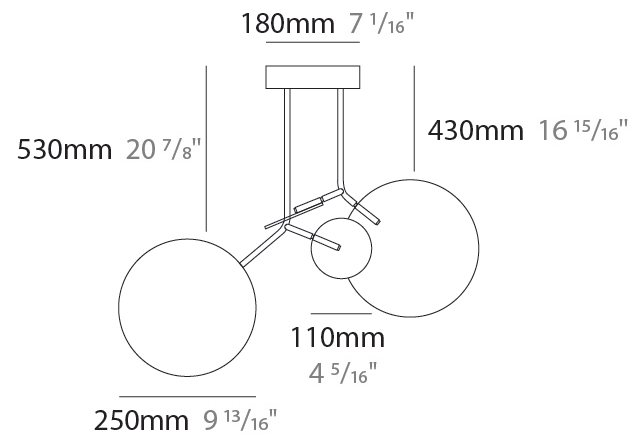

BALLON SUSPENSION

D71033-

base number   Finish Options   Finish Options

1. To build a product code in our configurator select the specify button on the base model # product page
2. To build a manual product code on this datasheet choose from the options listed below in blue font and add the suffix to the base model #

GENERAL

Series: Ballon
Brand: Tunto
Division: Design
Mounting Type: Suspension
Mounting Location: Ceiling
Subcategory: Pendant

PHYSICAL

Shape: Abstract
Width (mm): 780
Width (in): 30 ¹¹/₁₆
Height (mm): 530
Height (in): 20 ⁷/₈
Light Distribution: Direct
Diffuser: Opal - PMMA with Small Panel
Fixture Finish: [WAL / OAK / BLK / WHI / GWI / GBK](#)
Holder Finish: [WHI / BLK / GWI / GBK](#)
Fixture Material: [Metal / Wood](#)

ELECTRICAL

Lamp Type: LED
Total Output Wattage (W): 25.2
Dimming: Tri-Mode (Non-Dimming and Phase Dimming (120Vac only) and 0-10V Dimming)
Driver Included: Yes
Driver Location: Integrated
Driver Type: Constant Current - Universal
Driver Class: Class 2
Input Voltage (V): 120 - 277
Constant Current (MA): 700

LED

Color Temperature (°K): 3000
Max. Delivered Lumen (lm): 1000
CRI: >90 CRI
Lamp Life (hrs): 50000

OPTICAL

Adjustability: Rotational 330°

RATINGS AND CERTIFICATIONS

Certified By: Certified for North American Standards
IP rating: IP20

PROJECT
TYPE
SPECIFIER
QUANTITY
DATE