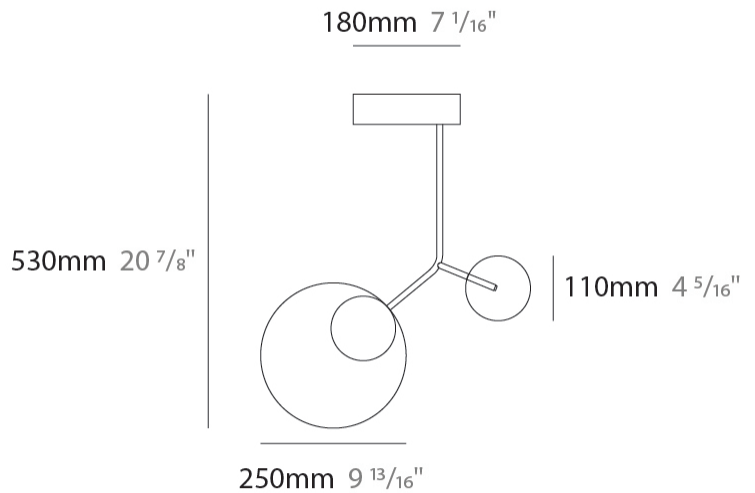

BALLON SUSPENSION

D71032- _____

base number   Finish Options   Finish Options

1. To build a product code in our configurator select the specify button on the base model # product page
2. To build a manual product code on this datasheet choose from the options listed below in blue font and add the suffix to the base model #

GENERAL

Series: Ballon
Brand: Tunto
Division: Design
Mounting Type: Suspension
Mounting Location: Ceiling
Subcategory: Pendant

PHYSICAL

Shape: Abstract
Width (mm): 390
Width (in): 15 ³/₈
Height (mm): 530
Height (in): 20 ⁷/₈
Light Distribution: Direct
Diffuser: Opal - PMMA with Small Panel
Fixture Finish: [WAL / OAK / BLK / WHI / GWI / GBK](#)
Holder Finish: [WHI / BLK / GWI / GBK](#)
Fixture Material: Metal / Wood

ELECTRICAL

Lamp Type: LED
Total Output Wattage (W): 12.6
Dimming: Tri-Mode (Non-Dimming and Phase Dimming (120Vac only) and 0-10V Dimming)
Driver Included: Yes
Driver Location: Integrated
Driver Type: Constant Current - Universal
Driver Class: Class 2
Input Voltage (V): 120 - 277
Constant Current (MA): 700

LED

Number of LEDs: 2
Color Temperature (°K): 3000
Max. Delivered Lumen (lm): 500
CRI: >85 CRI
Lamp Life (hrs): 50000

OPTICAL

Adjustability: Rotational 330°

RATINGS AND CERTIFICATIONS

Certified By: Certified for North American Standards
IP rating: IP20

PROJECT	_____
TYPE	_____
SPECIFIER	_____
QUANTITY	_____
DATE	_____