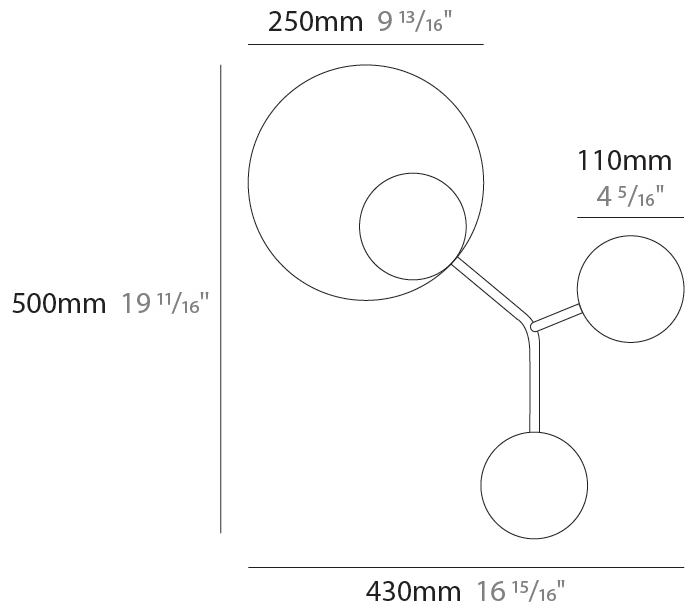

PROJECT	
TYPE	
SPECIFIER	
QUANTITY	
DATE	

BALLON SURFACE

D73030-	-
base number	Finish Options
	Finish Options

1. To build a product code in our configurator select the specify button on the base model # product page
2. To build a manual product code on this datasheet choose from the options listed below in blue font and add the suffix to the base model #

GENERAL

Series: Ballon
Brand: Tunto
Division: Design
Mounting Type: Surface
Mounting Location: Wall
Subcategory: Ambient

PHYSICAL

Shape: Abstract
Length (mm): 410
Length (in): 16 1/8
Height (mm): 520
Height (in): 20 1/2
Light Distribution: Direct / Indirect
Diffuser: Opal
Fixture Finish: WAL / OAK / BLK / WHI / GWI / GBK
Holder Finish: WHI / BLK / GWI / GBK
Fixture Material: Wood

ELECTRICAL

Lamp Type: LED
Input Wattage (W): 11
Total Output Wattage (W): 9.1
Dimming: Non-Dimmable
Driver Included: Yes
Driver Location: Integrated
Driver Type: Constant Current - 120Vac
Driver Class: Class 2
Input Voltage (V): 120 - 277
Constant Current (mA): 500
Upon Request: (Not included - see components) Remote: 0-10Vdc dimming / Phase dimming @120Vac / Non-dimming 120/277Vac

LED

Number of LEDs: 2
Color Temperature (°K): 3000
Max. Delivered Lumen (lm): 400
CRI: >90 CRI
Lamp Life (hrs): 50000

OPTICAL

RATINGS AND CERTIFICATIONS

Certified By: Certified for North American Standards
IP rating: IP20