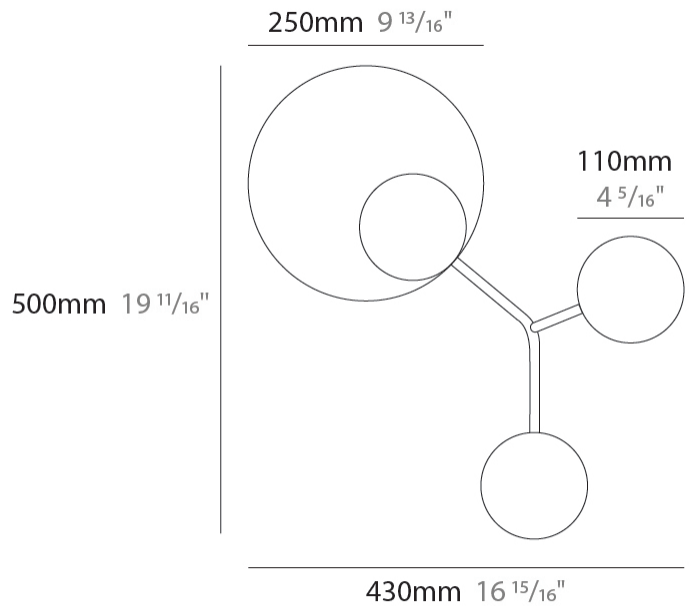

BALLON SURFACE

D73030-

base number   Finish Options   Finish Options

1. To build a product code in our configurator select the specify button on the base model # product page
2. To build a manual product code on this datasheet choose from the options listed below in blue font and add the suffix to the base model #

GENERAL

Series: Ballon
Partner: Tunto
Division: Design
Installation: Surface
Product Type: Wall Surface
Mounting Location: Wall
Light Distribution: Direct / Indirect

PHYSICAL

Shape: Abstract
Length (mm): 410
Length (in): 16 1/8
Height (mm): 520
Height (in): 20 1/2
Diffuser: Opal
Fixture Finish: [WAL / OAK / BLK / WHI / GWI / GBK](#)
Holder Finish: [WHI / BLK / GWI / GBK](#)
Fixture Material: Wood
Primary Material: Wood

ELECTRICAL

Lamp Type: LED
Input Wattage (W): 11
Total Output Wattage (W): 9.1
Dimming: Non-Dimmable
Driver Included: Yes
Driver Location: Integrated
Driver Type: Constant Current - 120Vac
Driver Class: Class 2
Input Voltage (V): 120 - 277
Constant Current (MA): 500
Upon Request: (Not included - see components) Remote: 0-10Vdc dimming / Phase dimming @120Vac / Non-dimming 120/277Vac

LED

Number of LEDs: 2
Color Temperature (°K): 3000
Max. Delivered Lumen (lm): 400
CRI: >90 CRI
Lamp Life (hrs): 50000

OPTICAL

RATINGS AND CERTIFICATIONS

Certified By: Certified for North American Standards
IP rating: IP20

PROJECT
TYPE
SPECIFIER
QUANTITY
DATE