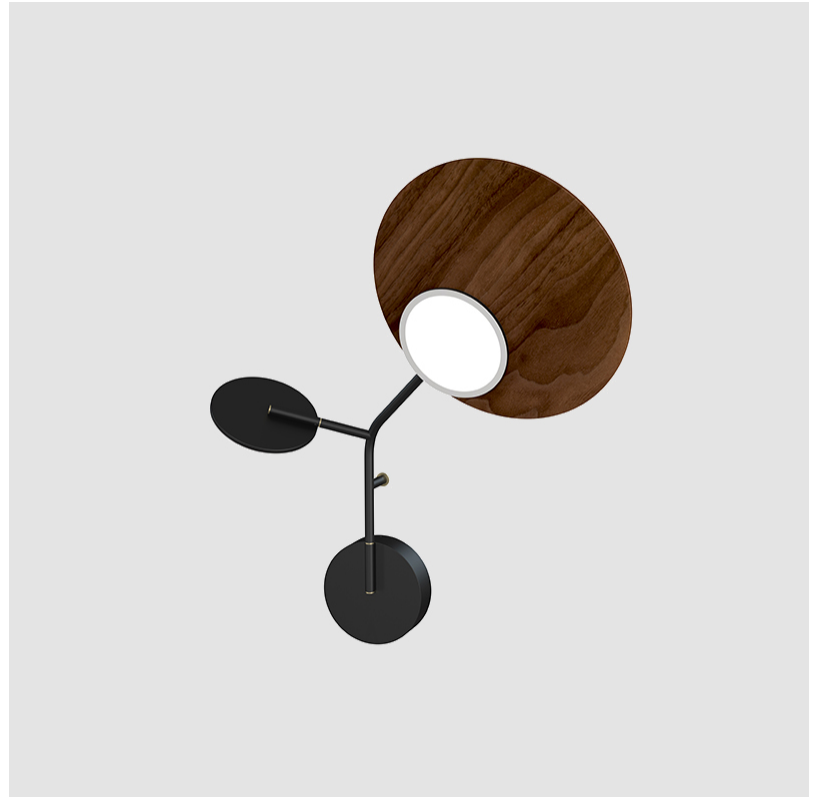

PROJECT	_____
TYPE	_____
SPECIFIER	_____
QUANTITY	_____
DATE	_____

BALLON SURFACE

D73031- _____ - _____
base number   Finish   Finish
                         Options   Options

1. To build a product code in our configurator select the specify button on the base model # product page
2. To build a manual product code on this datasheet choose from the options listed below in blue font and add the suffix to the base model #

GENERAL

Series: Ballon
Partner: Tunto
Division: Design
Installation: Surface
Product Type: Wall Surface
Mounting Location: Wall
Light Distribution: Direct / Indirect

PHYSICAL

Shape: Abstract
Length (mm): 410
Length (in): 16 1/8
Height (mm): 520
Height (in): 20 1/2
Diffuser: Opal
Fixture Finish: [WAL / OAK / BLK / WHI / GWI / GBK](#)
Holder Finish: [WHI / BLK / GWI / GBK](#)
Fixture Material: Wood
Primary Material: Wood

ELECTRICAL

Lamp Type: LED
Input Wattage (W): 11
Total Output Wattage (W): 9.1
Dimming: Non-Dimmable
Driver Included: Yes
Driver Location: Integrated
Driver Type: Constant Current - 120Vac
Driver Class: Class 2
Input Voltage (V): 120 - 277
Constant Current (MA): 500
Upon Request: (Not included - see components) Remote: 0-10Vdc dimming / Phase dimming @120Vac only / Non-dimming 120/277Vac

LED

Number of LEDs: 2
Color Temperature (°K): 3000
Max. Delivered Lumen (lm): 400
CRI: >90 CRI
Lamp Life (hrs): 50000

OPTICAL

RATINGS AND CERTIFICATIONS

Certified By: Certified for North American Standards
IP rating: IP20