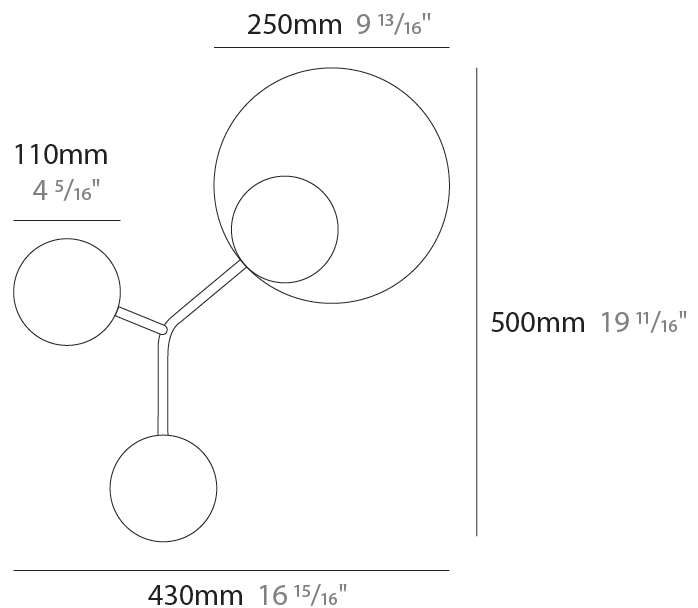

PROJECT	_____
TYPE	_____
SPECIFIER	_____
QUANTITY	_____
DATE	_____

BALLON SURFACE

D73031- _____ - _____
base number   Finish   Finish
                         Options   Options

1. To build a product code in our configurator select the specify button on the base model # product page
2. To build a manual product code on this datasheet choose from the options listed below in blue font and add the suffix to the base model #

GENERAL

Series: Ballon
Partner: Tunto
Division: Design
Installation: Surface
Product Type: Wall Surface
Mounting Location: Wall
Light Distribution: Direct / Indirect

PHYSICAL

Shape: Abstract
Length (mm): 410
Length (in): 16 1/8
Height (mm): 520
Height (in): 20 1/2
Diffuser: Opal
Fixture Finish: [WAL / OAK / BLK / WHI / GWI / GBK](#)
Holder Finish: [WHI / BLK / GWI / GBK](#)
Fixture Material: Wood
Primary Material: Wood

ELECTRICAL

Lamp Type: LED
Input Wattage (W): 11
Total Output Wattage (W): 9.1
Dimming: Non-Dimmable
Driver Included: Yes
Driver Location: Integrated
Driver Type: Constant Current - 120Vac
Driver Class: Class 2
Input Voltage (V): 120 - 277
Constant Current (MA): 500
Upon Request: (Not included - see components) Remote: 0-10Vdc dimming / Phase dimming @120Vac only / Non-dimming 120/277Vac

LED

Number of LEDs: 2
Color Temperature (°K): 3000
Max. Delivered Lumen (lm): 400
CRI: >90 CRI
Lamp Life (hrs): 50000

OPTICAL

RATINGS AND CERTIFICATIONS

Certified By: Certified for North American Standards
IP rating: IP20