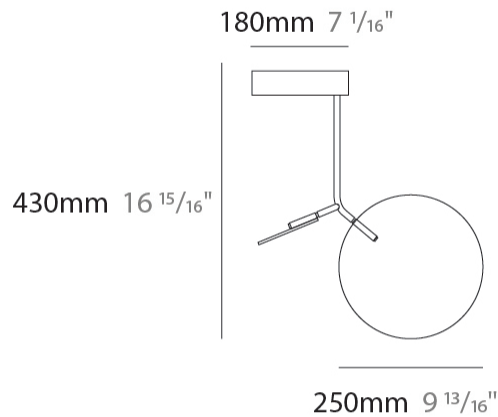

BALLON SUSPENSION

D71031- _____ - _____

base number   Finish Options   Finish Options

1. To build a product code in our configurator select the specify button on the base model # product page
2. To build a manual product code on this datasheet choose from the options listed below in blue font and add the suffix to the base model #

GENERAL

Series: Ballon
Brand: Tunto
Division: Design
Mounting Type: Suspension
Mounting Location: Ceiling
Subcategory: Pendant

PHYSICAL

Shape: Abstract
Width (mm): 390
Width (in): 15 ³/₈
Height (mm): 430
Height (in): 16 ¹³/₁₆
Light Distribution: Direct
Diffuser: Opal - PMMA with Small Panel
Fixture Finish: [WAL / OAK / BLK / WHI / GWI / GBK](#)
Holder Finish: [WHI / BLK / GWI / GBK](#)
Fixture Material: Metal / Wood

ELECTRICAL

Lamp Type: LED
Total Output Wattage (W): 12.6
Dimming: Tri-Mode (Non-Dimming and Phase Dimming (120Vac only) and 0-10V Dimming)
Driver Included: Yes
Driver Location: Integrated
Driver Type: Constant Current - Universal
Driver Class: Class 2
Input Voltage (V): 120 - 277
Constant Current (MA): 700

LED

Number of LEDs: 2
Color Temperature (°K): 3000
Max. Delivered Lumen (lm): 500
CRI: >85 CRI
Lamp Life (hrs): 50000

OPTICAL

Adjustability: Rotational 330°

RATINGS AND CERTIFICATIONS

Certified By: Certified for North American Standards
IP rating: IP20

PROJECT	_____
TYPE	_____
SPECIFIER	_____
QUANTITY	_____
DATE	_____