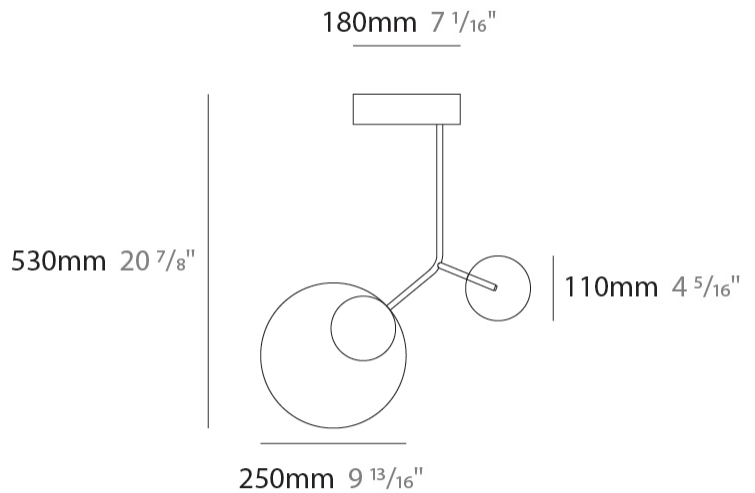

BALLON SUSPENSION

D71032- -

base number   Finish Options   Finish Options

1. To build a product code in our configurator select the specify button on the base model # product page
2. To build a manual product code on this datasheet choose from the options listed below in blue font and add the suffix to the base model #

GENERAL

Series: Ballon
Partner: Tunto
Division: Design
Installation: Suspension
Product Type: Pendant
Mounting Location: Ceiling
Light Distribution: Adjustable

PHYSICAL

Shape: Abstract
Width (mm): 390
Width (in): 15 ³/₈
Height (mm): 530
Height (in): 20 ⁷/₈
Diffuser: Opal - PMMA with Small Panel
Fixture Finish: [WAL / OAK / BLK / WHI / GWI / GBK](#)
Holder Finish: [WHI / BLK / GWI / GBK](#)
Fixture Material: Metal / Wood
Primary Material: Wood

ELECTRICAL

Lamp Type: LED
Total Output Wattage (W): 12.6
Dimming: Tri-Mode (Non-Dimming and Phase Dimming (120Vac only) and 0-10V Dimming)
Driver Included: Yes
Driver Location: Integrated
Driver Type: Constant Current - Universal
Driver Class: Class 2
Input Voltage (V): 120 - 277
Constant Current (MA): 700

LED

Number of LEDs: 2
Color Temperature (°K): 3000
Max. Delivered Lumen (lm): 500
CRI: >85 CRI
Lamp Life (hrs): 50000

OPTICAL

Adjustability: Rotational 330°

RATINGS AND CERTIFICATIONS

Certified By: Certified for North American Standards
IP rating: IP20

PROJECT
TYPE
SPECIFIER
QUANTITY
DATE