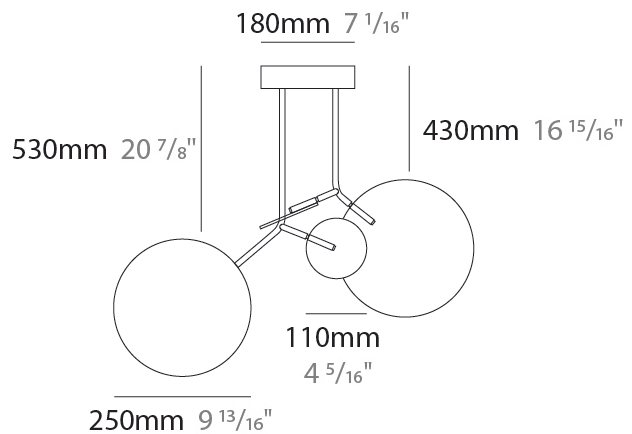

BALLON SUSPENSION

D71033-

base number   Finish Options   -   Finish Options

1. To build a product code in our configurator select the specify button on the base model # product page
2. To build a manual product code on this datasheet choose from the options listed below in blue font and add the suffix to the base model #

GENERAL

Series: Ballon
Partner: Tunto
Division: Design
Installation: Suspension
Product Type: Pendant
Mounting Location: Ceiling
Light Distribution: Adjustable

PHYSICAL

Shape: Abstract
Width (mm): 780
Width (in): 30 ¹¹/₁₆
Height (mm): 530
Height (in): 20 ⁷/₈
Diffuser: Opal - PMMA with Small Panel
Fixture Finish: [WAL / OAK / BLK / WHI / GWI / GBK](#)
Holder Finish: [WHI / BLK / GWI / GBK](#)
Fixture Material: Metal / Wood
Primary Material: Wood

ELECTRICAL

Lamp Type: LED
Total Output Wattage (W): 25.2
Dimming: Tri-Mode (Non-Dimming and Phase Dimming (120Vac only) and 0-10V Dimming)
Driver Included: Yes
Driver Location: Integrated
Driver Type: Constant Current - Universal
Driver Class: Class 2
Input Voltage (V): 120 - 277
Constant Current (MA): 700

LED

Color Temperature (°K): 3000
Max. Delivered Lumen (lm): 1000
CRI: >90 CRI
Lamp Life (hrs): 50000

OPTICAL

Adjustability: Rotational 330°

RATINGS AND CERTIFICATIONS

Certified By: Certified for North American Standards
IP rating: IP20

PROJECT
TYPE
SPECIFIER
QUANTITY
DATE