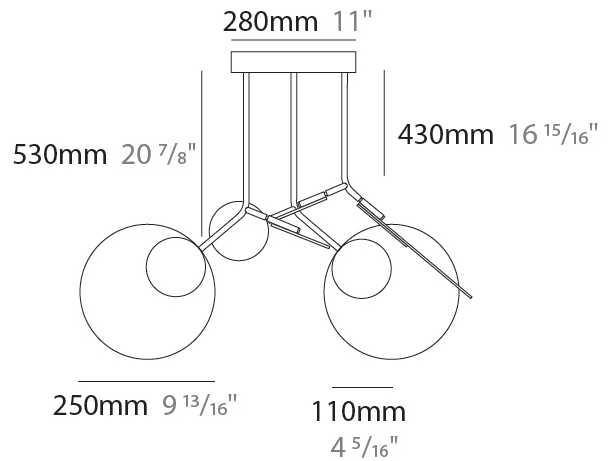

BALLON SUSPENSION

D71034-

base number   Finish Options   -   Finish Options

1. To build a product code in our configurator select the specify button on the base model # product page
2. To build a manual product code on this datasheet choose from the options listed below in blue font and add the suffix to the base model #

GENERAL

Series: Ballon
Partner: Tunto
Division: Design
Installation: Suspension
Product Type: Pendant
Mounting Location: Ceiling
Light Distribution: Adjustable

PHYSICAL

Shape: Abstract
Width (mm): 780
Width (in): 30 ¹¹/₁₆
Height (mm): 530
Height (in): 20 ⁷/₈
Diffuser: Opal - PMMA with Small Panel
Fixture Finish: [WAL / OAK / BLK / WHI / GWI / GBK](#)
Holder Finish: [WHI / BLK / GWI / GBK](#)
Fixture Material: Metal / Wood
Primary Material: Wood

ELECTRICAL

Lamp Type: LED
Total Output Wattage (W): 37.8
Dimming: Tri-Mode (Non-Dimming and Phase Dimming (120Vac only) and 0-10V Dimming)
Driver Included: Yes
Driver Location: Integrated
Driver Type: Constant Current - Universal
Driver Class: Class 2
Input Voltage (V): 120 - 277
Constant Current (MA): 700

LED

Number of LEDs: 6
Color Temperature (°K): 3000
Max. Delivered Lumen (lm): 1500
CRI: >90 CRI
Lamp Life (hrs): 50000

OPTICAL

Adjustability: Rotational 330°

RATINGS AND CERTIFICATIONS

Certified By: Certified for North American Standards
IP rating: IP20

PROJECT
TYPE
SPECIFIER
QUANTITY
DATE