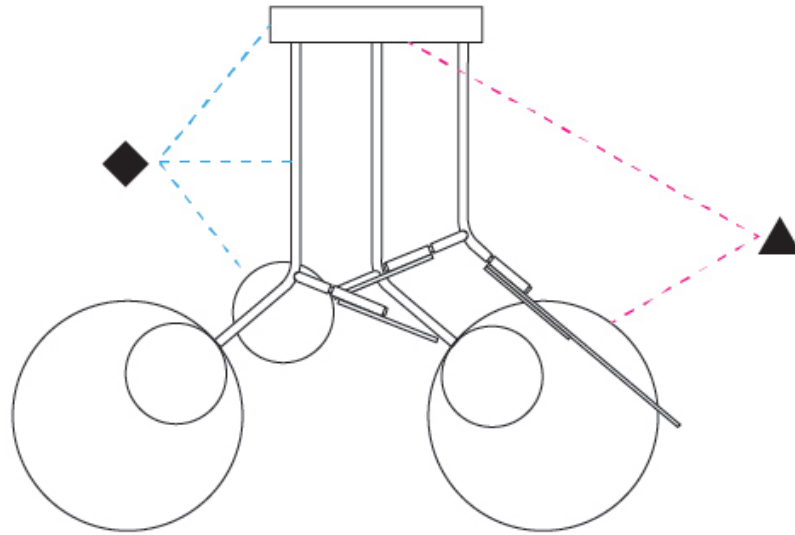

BALLON SUSPENSION

D71034-

PROJECT	_____
TYPE	_____
SPECIFIER	_____
QUANTITY	_____
DATE	_____

D