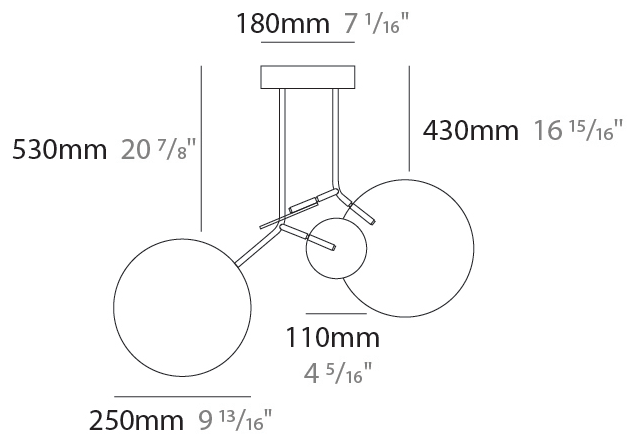

BALLON SUSPENSION

D71033- -

base number   Finish Options   Finish Options

1. To build a product code in our configurator select the specify button on the base model # product page
2. To build a manual product code on this datasheet choose from the options listed below in blue font and add the suffix to the base model #

GENERAL

Series: Ballon
Brand: Tunto
Division: Design
Mounting Type: Suspension
Mounting Location: Ceiling
Subcategory: Pendant

PHYSICAL

Shape: Abstract
Width (mm): 780
Width (in): 30 ¹¹/₁₆
Height (mm): 530
Height (in): 20 ⁷/₈
Light Distribution: Direct
Diffuser: Opal - PMMA with Small Panel
Fixture Finish: [WAL / OAK / BLK / WHI / GWI / GBK](#)
Holder Finish: [WHI / BLK / GWI / GBK](#)
Fixture Material: [Metal / Wood](#)

ELECTRICAL

Lamp Type: LED
Total Output Wattage (W): 25.2
Dimming: Tri-Mode (Non-Dimming and Phase Dimming (120Vac only) and 0-10V Dimming)
Driver Included: Yes
Driver Location: Integrated
Driver Type: Constant Current - Universal
Driver Class: Class 2
Input Voltage (V): 120 - 277
Constant Current (MA): 700

LED

Color Temperature (°K): 3000
Max. Delivered Lumen (lm): 1000
CRI: >90 CRI
Lamp Life (hrs): 50000

OPTICAL

Adjustability: Rotational 330°

RATINGS AND CERTIFICATIONS

Certified By: Certified for North American Standards
IP rating: IP20