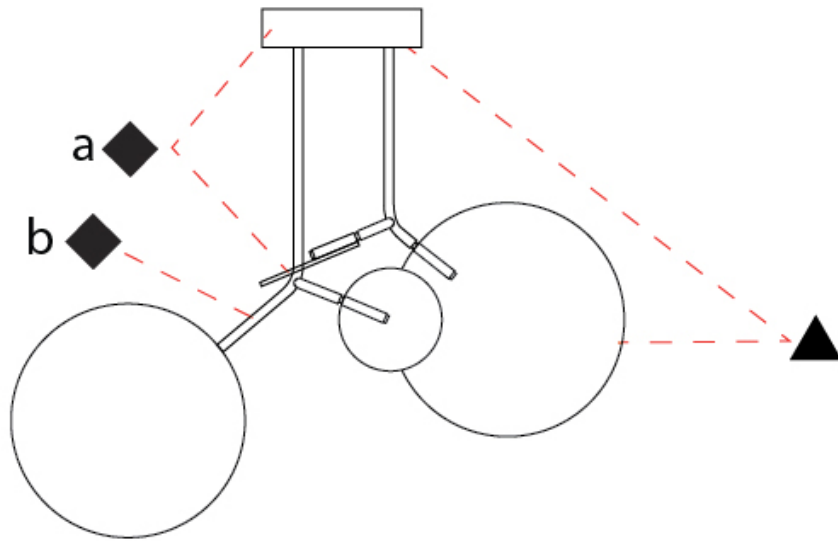

BALLON SUSPENSION

D71033-

PROJECT

TYPE

SPECIFIER

QUANTITY

DATE

D