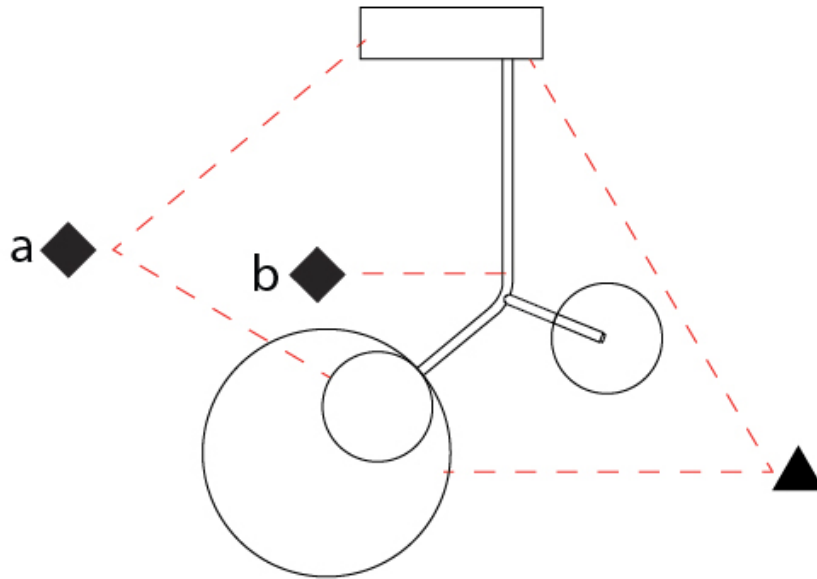

BALLON SUSPENSION

D71032-

PROJECT	_____
TYPE	_____
SPECIFIER	_____
QUANTITY	_____
DATE	_____

D