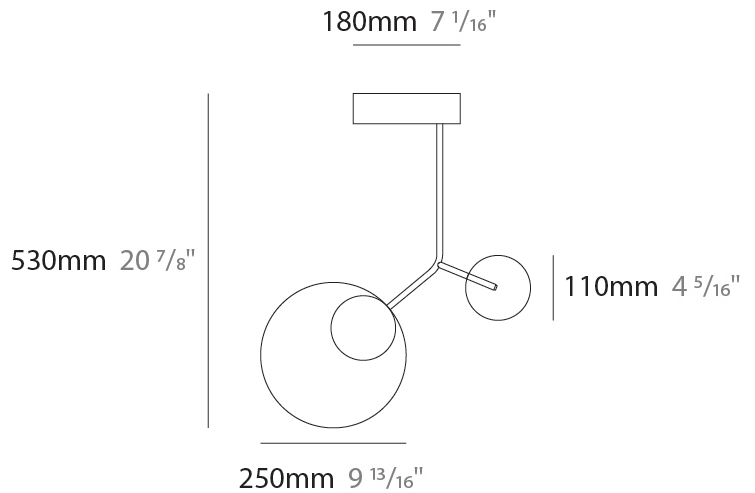

BALLON SUSPENSION

D71032- _____

base number   Finish Options   Finish Options

1. To build a product code in our configurator select the specify button on the base model # product page
2. To build a manual product code on this datasheet choose from the options listed below in blue font and add the suffix to the base model #

GENERAL

Series: Ballon
Brand: Tunto
Division: Design
Mounting Type: Suspension
Mounting Location: Ceiling
Subcategory: Pendant

PHYSICAL

Shape: Abstract
Width (mm): 390
Width (in): 15 ³/₈
Height (mm): 530
Height (in): 20 ⁷/₈
Light Distribution: Direct
Diffuser: Opal - PMMA with Small Panel
Fixture Finish: [WAL / OAK / BLK / WHI / GWI / GBK](#)
Holder Finish: [WHI / BLK / GWI / GBK](#)
Fixture Material: Metal / Wood

ELECTRICAL

Lamp Type: LED
Total Output Wattage (W): 12.6
Dimming: Tri-Mode (Non-Dimming and Phase Dimming (120Vac only) and 0-10V Dimming)
Driver Included: Yes
Driver Location: Integrated
Driver Type: Constant Current - Universal
Driver Class: Class 2
Input Voltage (V): 120 - 277
Constant Current (MA): 700

LED

Number of LEDs: 2
Color Temperature (°K): 3000
Max. Delivered Lumen (lm): 500
CRI: >85 CRI
Lamp Life (hrs): 50000

OPTICAL

Adjustability: Rotational 330°

RATINGS AND CERTIFICATIONS

Certified By: Certified for North American Standards
IP rating: IP20

PROJECT
TYPE
SPECIFIER
QUANTITY
DATE