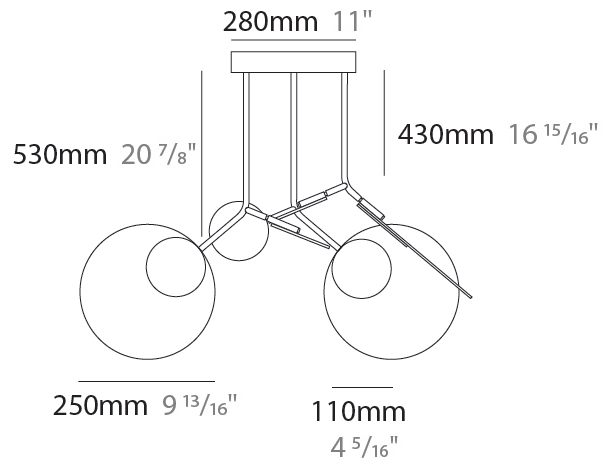

BALLON SUSPENSION

D71034- _____

base number   Finish Options   Finish Options

1. To build a product code in our configurator select the specify button on the base model # product page
2. To build a manual product code on this datasheet choose from the options listed below in blue font and add the suffix to the base model #

GENERAL

Series: Ballon
Brand: Tunto
Division: Design
Mounting Type: Suspension
Mounting Location: Ceiling
Subcategory: Pendant

PHYSICAL

Shape: Abstract
Width (mm): 780
Width (in): 30 ¹¹/₁₆
Height (mm): 530
Height (in): 20 ⁷/₈
Light Distribution: Direct
Diffuser: Opal - PMMA with Small Panel
Fixture Finish: [WAL](#) / [OAK](#) / [BLK](#) / [WHI](#) / [GWI](#) / [GBK](#)
Holder Finish: [WHI](#) / [BLK](#) / [GWI](#) / [GBK](#)
Fixture Material: Metal / Wood

ELECTRICAL

Lamp Type: LED
Total Output Wattage (W): 37.8
Dimming: Tri-Mode (Non-Dimming and Phase Dimming (120Vac only) and 0-10V Dimming)
Driver Included: Yes
Driver Location: Integrated
Driver Type: Constant Current - Universal
Driver Class: Class 2
Input Voltage (V): 120 - 277
Constant Current (MA): 700

LED

Number of LEDs: 6
Color Temperature (°K): 3000
Max. Delivered Lumen (lm): 1500
CRI: >90 CRI
Lamp Life (hrs): 50000

OPTICAL

Adjustability: Rotational 330°

RATINGS AND CERTIFICATIONS

Certified By: Certified for North American Standards
IP rating: IP20

PROJECT	_____
TYPE	_____
SPECIFIER	_____
QUANTITY	_____
DATE	_____