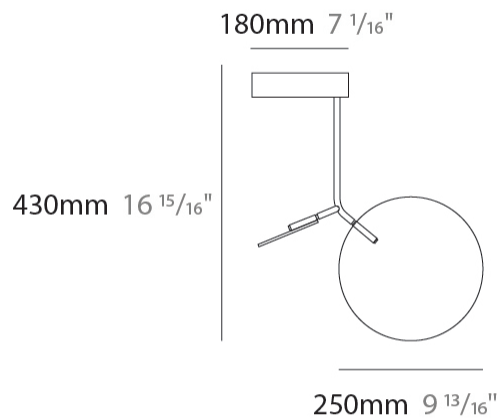

BALLON SUSPENSION

D71031-

base number   Finish Options   Finish Options

1. To build a product code in our configurator select the specify button on the base model # product page
2. To build a manual product code on this datasheet choose from the options listed below in blue font and add the suffix to the base model #

GENERAL

Series: Ballon
Brand: Tunto
Division: Design
Mounting Type: Suspension
Mounting Location: Ceiling
Subcategory: Pendant

PHYSICAL

Shape: Abstract
Width (mm): 390
Width (in): 15 ³/₈
Height (mm): 430
Height (in): 16 ¹³/₁₆
Light Distribution: Direct
Diffuser: Opal - PMMA with Small Panel
Fixture Finish: [WAL / OAK / BLK / WHI / GWI / GBK](#)
Holder Finish: [WHI / BLK / GWI / GBK](#)
Fixture Material: Metal / Wood

ELECTRICAL

Lamp Type: LED
Total Output Wattage (W): 12.6
Dimming: Tri-Mode (Non-Dimming and Phase Dimming (120Vac only) and 0-10V Dimming)
Driver Included: Yes
Driver Location: Integrated
Driver Type: Constant Current - Universal
Driver Class: Class 2
Input Voltage (V): 120 - 277
Constant Current (MA): 700

LED

Number of LEDs: 2
Color Temperature (°K): 3000
Max. Delivered Lumen (lm): 500
CRI: >85 CRI
Lamp Life (hrs): 50000

OPTICAL

Adjustability: Rotational 330°

RATINGS AND CERTIFICATIONS

Certified By: Certified for North American Standards
IP rating: IP20

PROJECT
TYPE
SPECIFIER
QUANTITY
DATE