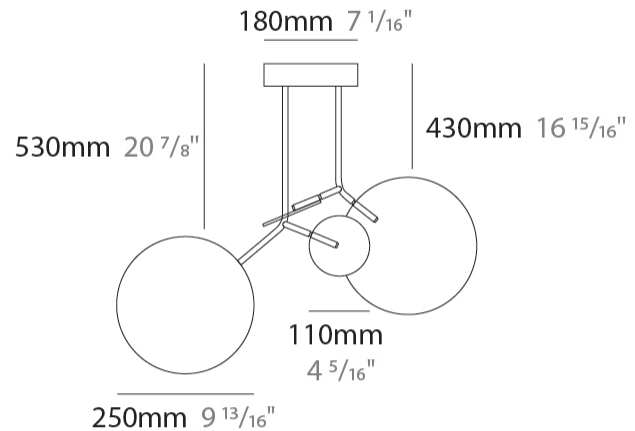

BALLON SUSPENSION

D71033- _____

base number   Finish Options   Finish Options

1. To build a product code in our configurator select the specify button on the base model # product page
2. To build a manual product code on this datasheet choose from the options listed below in blue font and add the suffix to the base model #

GENERAL

Series: Ballon
Brand: Tunto
Division: Design
Mounting Type: Suspension
Mounting Location: Ceiling
Subcategory: Pendant

PHYSICAL

Shape: Abstract
Width (mm): 780
Width (in): 30 ¹¹/₁₆
Height (mm): 530
Height (in): 20 ⁷/₈
Light Distribution: Direct
Diffuser: Opal - PMMA with Small Panel
Fixture Finish: [WAL / OAK / BLK / WHI / GWI / GBK](#)
Holder Finish: [WHI / BLK / GWI / GBK](#)
Fixture Material: Metal / Wood

ELECTRICAL

Lamp Type: LED
Total Output Wattage (W): 25.2
Dimming: Tri-Mode (Non-Dimming and Phase Dimming (120Vac only) and 0-10V Dimming)
Driver Included: Yes
Driver Location: Integrated
Driver Type: Constant Current - Universal
Driver Class: Class 2
Input Voltage (V): 120 - 277
Constant Current (MA): 700

LED

Color Temperature (°K): 3000
Max. Delivered Lumen (lm): 1000
CRI: >90 CRI
Lamp Life (hrs): 50000

OPTICAL

Adjustability: Rotational 330°

RATINGS AND CERTIFICATIONS

Certified By: Certified for North American Standards
IP rating: IP20

PROJECT	_____
TYPE	_____
SPECIFIER	_____
QUANTITY	_____
DATE	_____