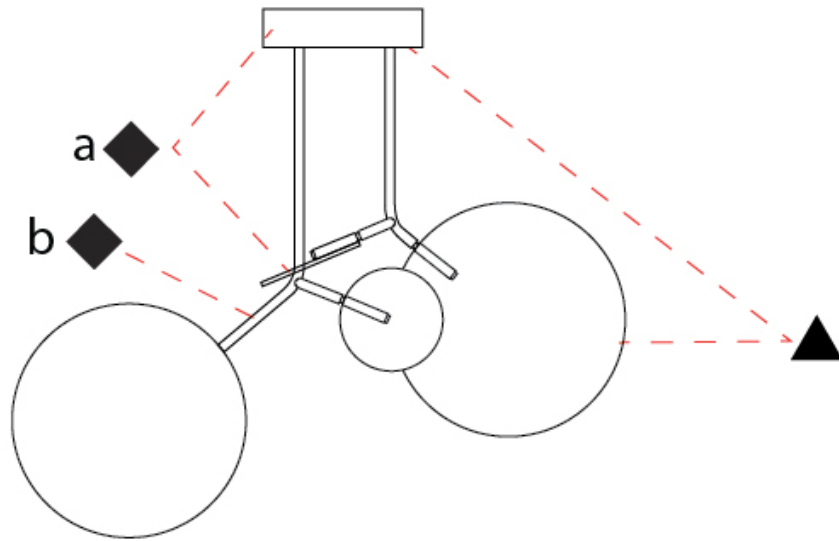

BALLON SUSPENSION

D71033-

PROJECT
TYPE
SPECIFIER
QUANTITY
DATE

D