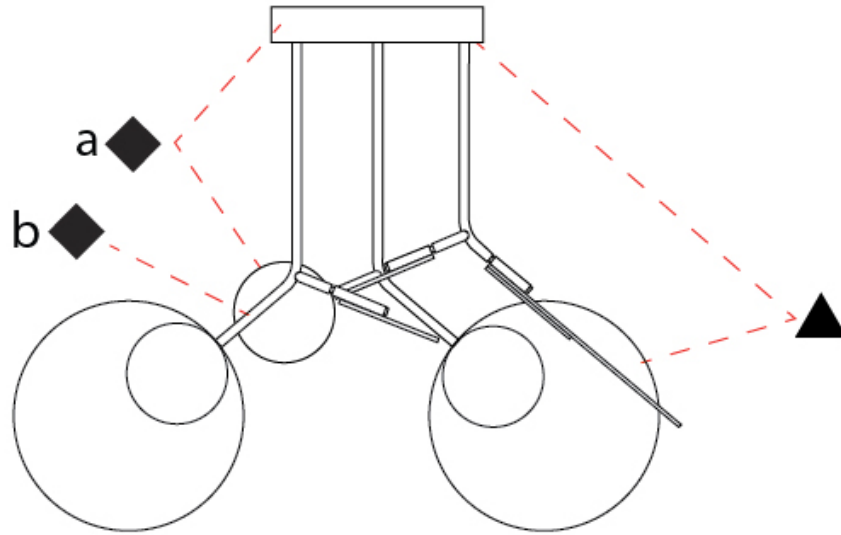

BALLON SUSPENSION

D71034-

PROJECT	_____
TYPE	_____
SPECIFIER	_____
QUANTITY	_____
DATE	_____

D