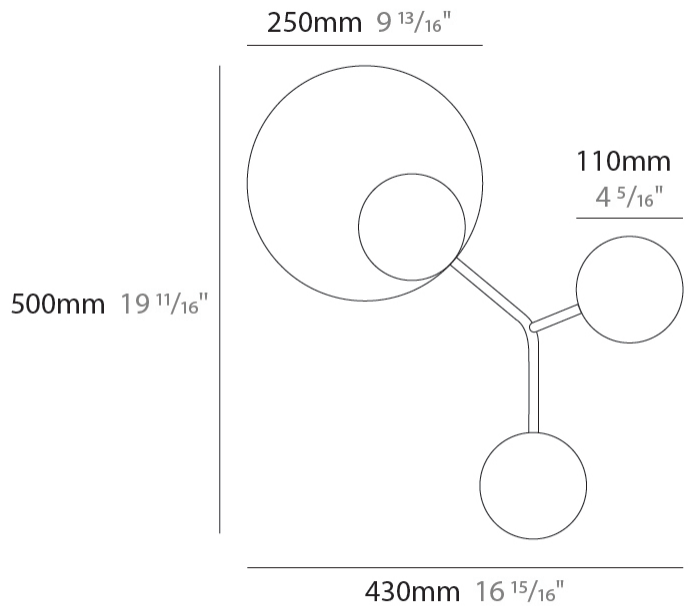

GENERAL

Series: Ballon
Brand: Tunto
Division: Design
Mounting Type: Surface
Mounting Location: Wall
Subcategory: Ambient

PHYSICAL

Shape: Abstract
Length (mm): 410
Length (in): 16 1/8
Height (mm): 520
Height (in): 20 1/2
Light Distribution: Direct / Indirect
Diffuser: Opal
Fixture Finish: WAL / OAK / BLK / WHI / GWI / GBK
Holder Finish: WHI / BLK / GWI / GBK
Fixture Material: Wood

LED

Number of LEDs: 2
Color Temperature (°K): 3000
Max. Delivered Lumen (lm): 400
CRI: >90 CRI
Lamp Life (hrs): 50000

OPTICAL

RATINGS AND CERTIFICATIONS

Certified By: Certified for North American Standards
IP rating: IP20