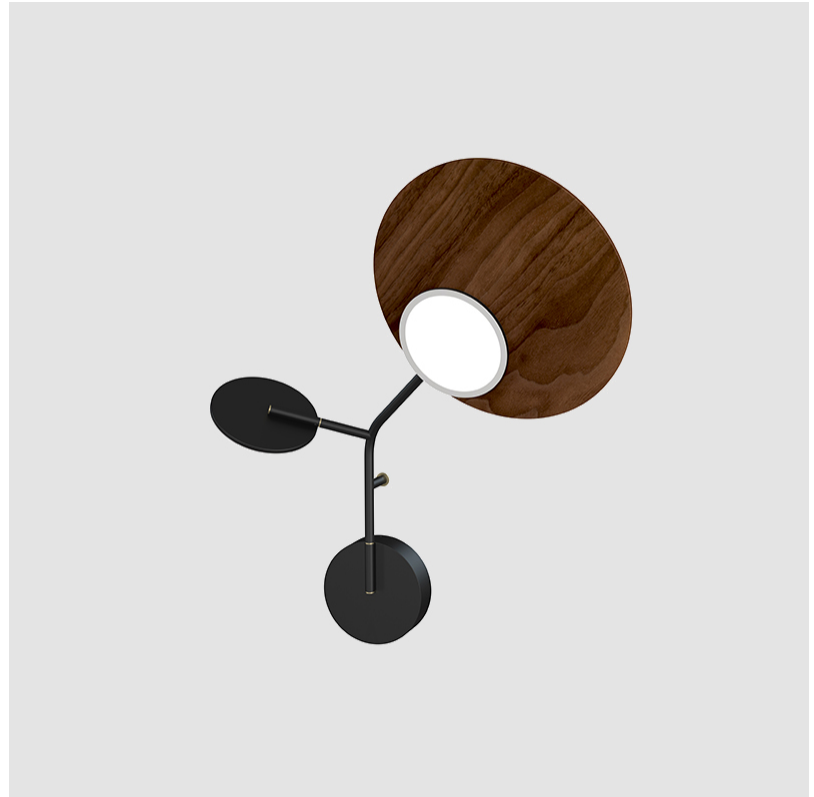

PROJECT	_____
TYPE	_____
SPECIFIER	_____
QUANTITY	_____
DATE	_____

BALLON SURFACE

D73031- _____ - _____
base number   Finish Options   Finish Options

1. To build a product code in our configurator select the specify button on the base model # product page
2. To build a manual product code on this datasheet choose from the options listed below in blue font and add the suffix to the base model #

GENERAL

Series: Ballon
Brand: Tunto
Division: Design
Mounting Type: Surface
Mounting Location: Wall
Subcategory: Ambient

PHYSICAL

Shape: Abstract
Length (mm): 410
Length (in): 16 5/8
Height (mm): 520
Height (in): 20 1/2
Light Distribution: Direct / Indirect
Diffuser: Opal
Fixture Finish: [WAL / OAK / BLK / WHI / GWI / GBK](#)
Holder Finish: [WHI / BLK / GWI / GBK](#)
Fixture Material: Wood

ELECTRICAL

Lamp Type: LED
Input Wattage (W): 11
Total Output Wattage (W): 9.1
Dimming: Non-Dimmable
Driver Included: Yes
Driver Location: Integrated
Driver Type: Constant Current - 120Vac
Driver Class: Class 2
Input Voltage (V): 120 - 277
Constant Current (mA): 500
Upon Request: (Not included - see components) Remote: 0-10Vdc dimming / Phase dimming @120Vac only / Non-dimming 120/277Vac

LED

Number of LEDs: 2
Color Temperature (°K): 3000
Max. Delivered Lumen (lm): 400
CRI: >90 CRI
Lamp Life (hrs): 50000

OPTICAL

RATINGS AND CERTIFICATIONS

Certified By: Certified for North American Standards
IP rating: IP20