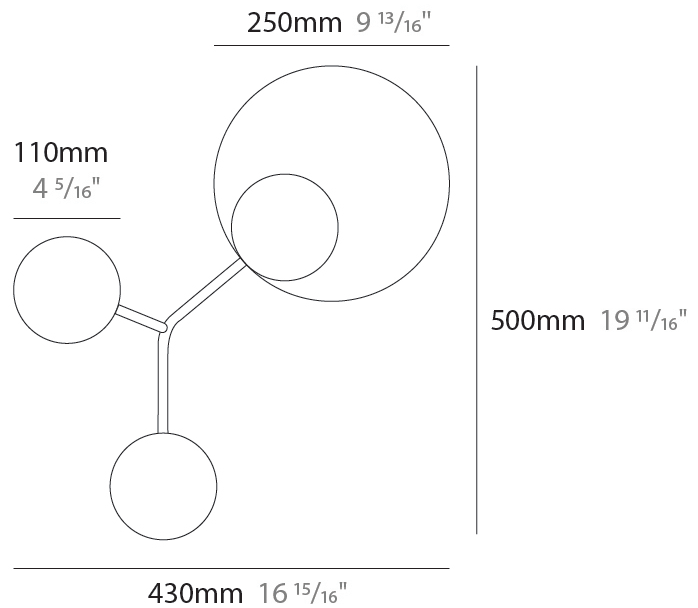

PROJECT	_____
TYPE	_____
SPECIFIER	_____
QUANTITY	_____
DATE	_____

BALLON SURFACE

D73031- _____ - _____
base number   Finish Options   Finish Options

1. To build a product code in our configurator select the specify button on the base model # product page
2. To build a manual product code on this datasheet choose from the options listed below in blue font and add the suffix to the base model #

GENERAL

Series: Ballon
Brand: Tunto
Division: Design
Mounting Type: Surface
Mounting Location: Wall
Subcategory: Ambient

PHYSICAL

Shape: Abstract
Length (mm): 410
Length (in): 16 5/8
Height (mm): 520
Height (in): 20 1/2
Light Distribution: Direct / Indirect
Diffuser: Opal
Fixture Finish: [WAL / OAK / BLK / WHI / GWI / GBK](#)
Holder Finish: [WHI / BLK / GWI / GBK](#)
Fixture Material: Wood

ELECTRICAL

Lamp Type: LED
Input Wattage (W): 11
Total Output Wattage (W): 9.1
Dimming: Non-Dimmable
Driver Included: Yes
Driver Location: Integrated
Driver Type: Constant Current - 120Vac
Driver Class: Class 2
Input Voltage (V): 120 - 277
Constant Current (mA): 500
Upon Request: (Not included - see components) Remote: 0-10Vdc dimming / Phase dimming @120Vac only / Non-dimming 120/277Vac

LED

Number of LEDs: 2
Color Temperature (°K): 3000
Max. Delivered Lumen (lm): 400
CRI: >90 CRI
Lamp Life (hrs): 50000

OPTICAL

RATINGS AND CERTIFICATIONS

Certified By: Certified for North American Standards
IP rating: IP20