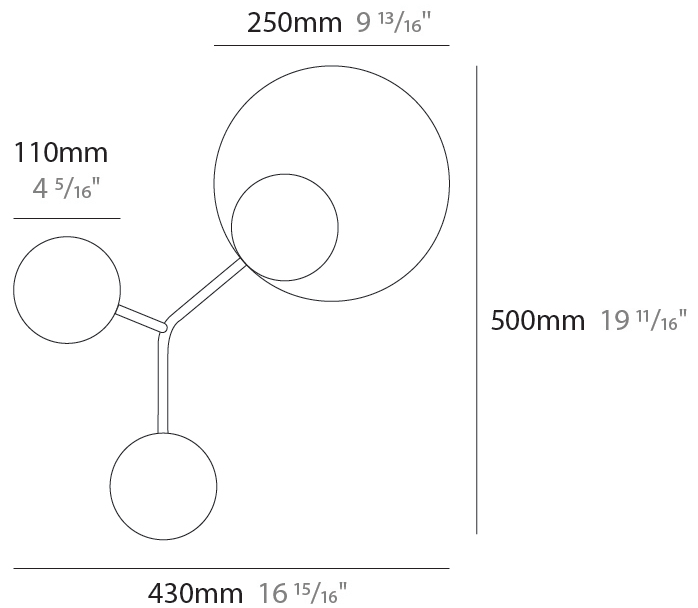

BALLON SURFACE

D73031-

base number   Finish Options   -   Finish Options

1. To build a product code in our configurator select the specify button on the base model # product page
2. To build a manual product code on this datasheet choose from the options listed below in blue font and add the suffix to the base model #

GENERAL

Series: Ballon
Brand: Tunto
Division: Design
Mounting Type: Surface
Mounting Location: Wall
Subcategory: Ambient

PHYSICAL

Shape: Abstract
Length (mm): 410
Length (in): 16 ¹/₈
Height (mm): 520
Height (in): 20 ¹/₂
Light Distribution: Direct / Indirect
Diffuser: Opal
Fixture Finish: [WAL / OAK / BLK / WHI / GWI / GBK](#)
Holder Finish: [WHI / BLK / GWI / GBK](#)
Fixture Material: Wood

ELECTRICAL

Lamp Type: LED
Input Wattage (W): 11
Total Output Wattage (W): 9.1
Dimming: Non-Dimmable
Driver Included: Yes
Driver Location: Integrated
Driver Type: Constant Current - 120Vac
Driver Class: Class 2
Input Voltage (V): 120 - 277
Constant Current (mA): 500
Upon Request: (Not included - see components) Remote: 0-10Vdc dimming / Phase dimming @120Vac only / Non-dimming 120/277Vac

LED

Number of LEDs: 2
Color Temperature (°K): 3000
Max. Delivered Lumen (lm): 400
CRI: >90 CRI
Lamp Life (hrs): 50000

OPTICAL

RATINGS AND CERTIFICATIONS

Certified By: Certified for North American Standards
IP rating: IP20

PROJECT
TYPE
SPECIFIER
QUANTITY
DATE