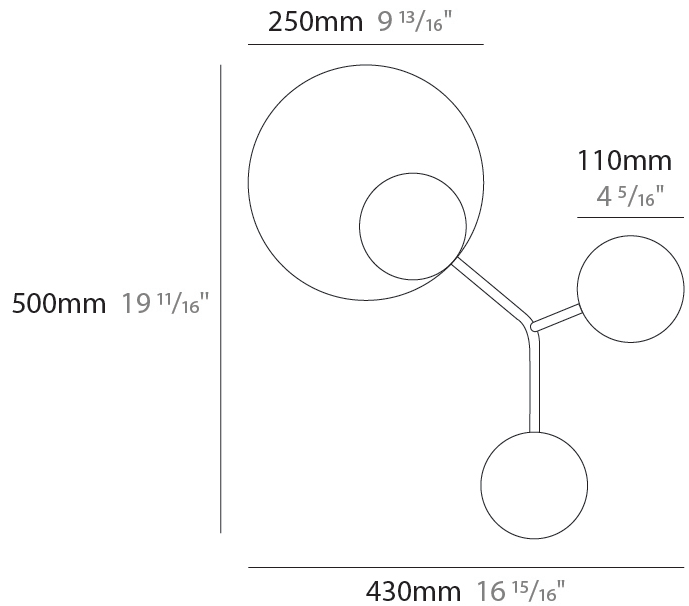

PROJECT	
TYPE	
SPECIFIER	
QUANTITY	
DATE	

BALLON SURFACE

D73030- -

base number	Finish Options	Finish Options

1. To build a product code in our configurator select the specify button on the base model # product page
2. To build a manual product code on this datasheet choose from the options listed below in blue font and add the suffix to the base model #

GENERAL

Series: Ballon
Brand: Tunto
Division: Design
Mounting Type: Surface
Mounting Location: Wall
Subcategory: Ambient

PHYSICAL

Shape: Abstract
Length (mm): 410
Length (in): 16 1/8
Height (mm): 520
Height (in): 20 1/2
Light Distribution: Direct / Indirect
Diffuser: Opal
Fixture Finish: [WAL / OAK / BLK / WHI / GWI / GBK](#)
Holder Finish: [WHI / BLK / GWI / GBK](#)
Fixture Material: Wood

ELECTRICAL

Lamp Type: LED
Input Wattage (W): 11
Total Output Wattage (W): 9.1
Dimming: Non-Dimmable
Driver Included: Yes
Driver Location: Integrated
Driver Type: Constant Current - 120Vac
Driver Class: Class 2
Input Voltage (V): 120 - 277
Constant Current (MA): 500
Upon Request: (Not included - see components) Remote: 0-10Vdc dimming / Phase dimming @120Vac / Non-dimming 120/277Vac

LED

Number of LEDs: 2
Color Temperature (°K): 3000
Max. Delivered Lumen (lm): 400
CRI: >90 CRI
Lamp Life (hrs): 50000

OPTICAL

RATINGS AND CERTIFICATIONS

Certified By: Certified for North American Standards
IP rating: IP20