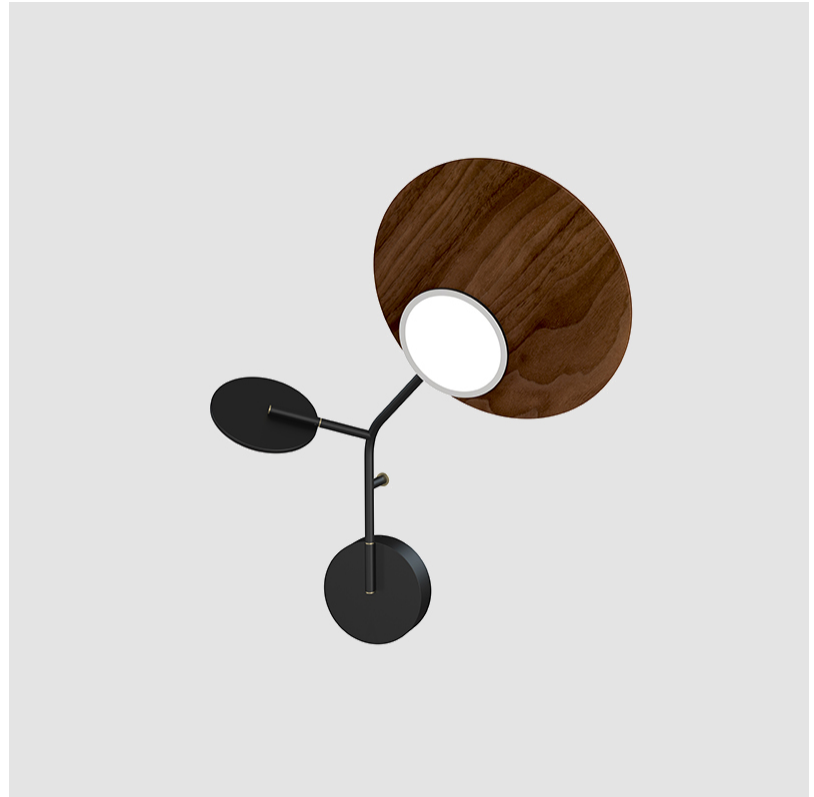

BALLON SURFACE

D73031-

base number   Finish Options   -   Finish Options

1. To build a product code in our configurator select the specify button on the base model # product page
2. To build a manual product code on this datasheet choose from the options listed below in blue font and add the suffix to the base model #

GENERAL

Series: Ballon
Brand: Tunto
Division: Design
Mounting Type: Surface
Mounting Location: Wall
Subcategory: Ambient

PHYSICAL

Shape: Abstract
Length (mm): 410
Length (in): 16 ¹/₈
Height (mm): 520
Height (in): 20 ¹/₂
Light Distribution: Direct / Indirect
Diffuser: Opal
Fixture Finish: [WAL / OAK / BLK / WHI / GWI / GBK](#)
Holder Finish: [WHI / BLK / GWI / GBK](#)
Fixture Material: Wood

ELECTRICAL

Lamp Type: LED
Input Wattage (W): 11
Total Output Wattage (W): 9.1
Dimming: Non-Dimmable
Driver Included: Yes
Driver Location: Integrated
Driver Type: Constant Current - 120Vac
Driver Class: Class 2
Input Voltage (V): 120 - 277
Constant Current (mA): 500
Upon Request: (Not included - see components) Remote: 0-10Vdc dimming / Phase dimming @120Vac only / Non-dimming 120/277Vac

LED

Number of LEDs: 2
Color Temperature (°K): 3000
Max. Delivered Lumen (lm): 400
CRI: >90 CRI
Lamp Life (hrs): 50000

OPTICAL

RATINGS AND CERTIFICATIONS

Certified By: Certified for North American Standards
IP rating: IP20

PROJECT
TYPE
SPECIFIER
QUANTITY
DATE