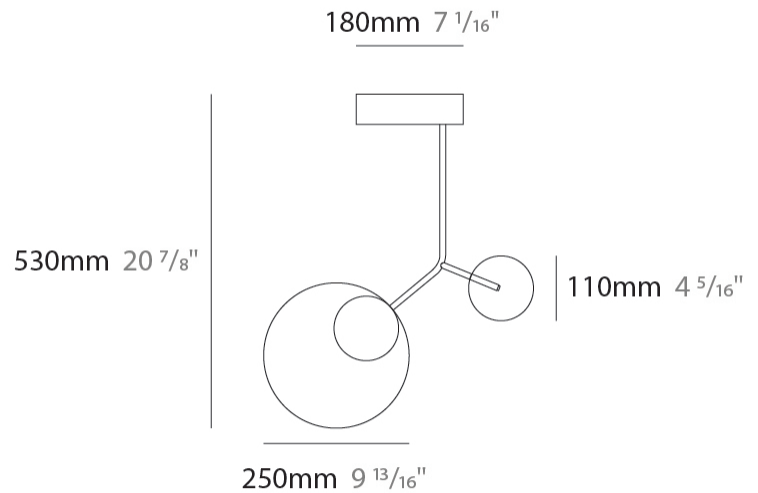

BALLON SUSPENSION

D71032- -

base number   Finish Options   Finish Options

1. To build a product code in our configurator select the specify button on the base model # product page
2. To build a manual product code on this datasheet choose from the options listed below in blue font and add the suffix to the base model #

GENERAL

Series: Ballon
Partner: Tunto
Division: Design
Installation: Suspension
Product Type: Pendant
Mounting Location: Ceiling
Light Distribution: Adjustable

PHYSICAL

Shape: Abstract
Width (mm): 390
Width (in): 15 ³/₈
Height (mm): 530
Height (in): 20 ⁷/₈
Diffuser: Opal - PMMA with Small Panel
Fixture Finish: [WAL / OAK / BLK / WHI / GWI / GBK](#)
Holder Finish: [WHI / BLK / GWI / GBK](#)
Fixture Material: Metal / Wood
Primary Material: Wood

ELECTRICAL

Lamp Type: LED
Total Output Wattage (W): 12.6
Dimming: Tri-Mode (Non-Dimming and Phase Dimming (120Vac only) and 0-10V Dimming)
Driver Included: Yes
Driver Location: Integrated
Driver Type: Constant Current - Universal
Driver Class: Class 2
Input Voltage (V): 120 - 277
Constant Current (MA): 700

LED

Number of LEDs: 2
Color Temperature (°K): 3000
Max. Delivered Lumen (lm): 500
CRI: >85 CRI
Lamp Life (hrs): 50000

OPTICAL

Adjustability: Rotational 330°

RATINGS AND CERTIFICATIONS

Certified By: Certified for North American Standards
IP rating: IP20

PROJECT
TYPE
SPECIFIER
QUANTITY
DATE