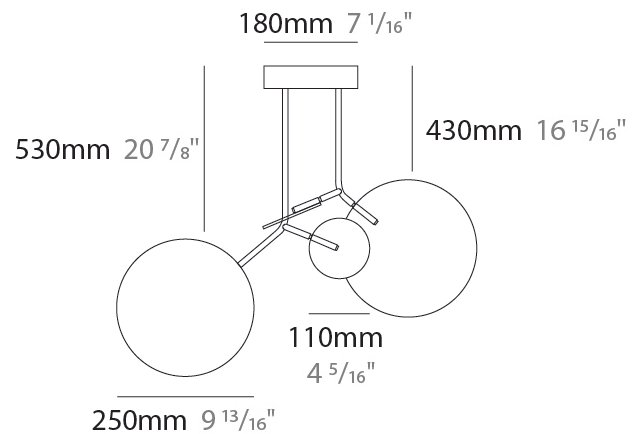

BALLON SUSPENSION

D71033-

base number   Finish Options   -   Finish Options

1. To build a product code in our configurator select the specify button on the base model # product page
2. To build a manual product code on this datasheet choose from the options listed below in blue font and add the suffix to the base model #

GENERAL

Series: Ballon
Partner: Tunto
Division: Design
Installation: Suspension
Product Type: Pendant
Mounting Location: Ceiling
Light Distribution: Adjustable

PHYSICAL

Shape: Abstract
Width (mm): 780
Width (in): 30 ¹¹/₁₆
Height (mm): 530
Height (in): 20 ⁷/₈
Diffuser: Opal - PMMA with Small Panel
Fixture Finish: [WAL / OAK / BLK / WHI / GWI / GBK](#)
Holder Finish: [WHI / BLK / GWI / GBK](#)
Fixture Material: Metal / Wood
Primary Material: Wood

ELECTRICAL

Lamp Type: LED
Total Output Wattage (W): 25.2
Dimming: Tri-Mode (Non-Dimming and Phase Dimming (120Vac only) and 0-10V Dimming)
Driver Included: Yes
Driver Location: Integrated
Driver Type: Constant Current - Universal
Driver Class: Class 2
Input Voltage (V): 120 - 277
Constant Current (MA): 700

LED

Color Temperature (°K): 3000
Max. Delivered Lumen (lm): 1000
CRI: >90 CRI
Lamp Life (hrs): 50000

OPTICAL

Adjustability: Rotational 330°

RATINGS AND CERTIFICATIONS

Certified By: Certified for North American Standards
IP rating: IP20

PROJECT
TYPE
SPECIFIER
QUANTITY
DATE