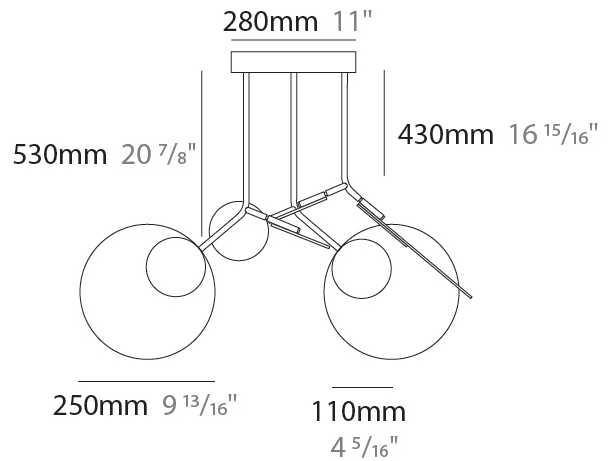

BALLON SUSPENSION

D71034- -

base number   Finish Options   Finish Options

1. To build a product code in our configurator select the specify button on the base model # product page
2. To build a manual product code on this datasheet choose from the options listed below in blue font and add the suffix to the base model #

GENERAL

Series: Ballon
Partner: Tunto
Division: Design
Installation: Suspension
Product Type: Pendant
Mounting Location: Ceiling
Light Distribution: Adjustable

PHYSICAL

Shape: Abstract
Width (mm): 780
Width (in): 30 ¹¹/₁₆
Height (mm): 530
Height (in): 20 ⁷/₈
Diffuser: Opal - PMMA with Small Panel
Fixture Finish: [WAL / OAK / BLK / WHI / GWI / GBK](#)
Holder Finish: [WHI / BLK / GWI / GBK](#)
Fixture Material: Metal / Wood
Primary Material: Wood

ELECTRICAL

Lamp Type: LED
Total Output Wattage (W): 37.8
Dimming: Tri-Mode (Non-Dimming and Phase Dimming (120Vac only) and 0-10V Dimming)
Driver Included: Yes
Driver Location: Integrated
Driver Type: Constant Current - Universal
Driver Class: Class 2
Input Voltage (V): 120 - 277
Constant Current (MA): 700

LED

Number of LEDs: 6
Color Temperature (°K): 3000
Max. Delivered Lumen (lm): 1500
CRI: >90 CRI
Lamp Life (hrs): 50000

OPTICAL

Adjustability: Rotational 330°

RATINGS AND CERTIFICATIONS

Certified By: Certified for North American Standards
IP rating: IP20

PROJECT
TYPE
SPECIFIER
QUANTITY
DATE