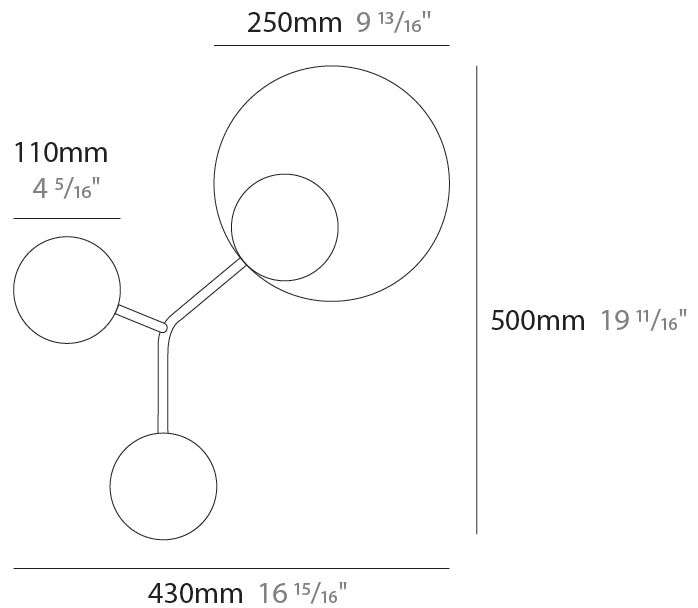

PROJECT	_____
TYPE	_____
SPECIFIER	_____
QUANTITY	_____
DATE	_____

BALLON SURFACE

D73031- _____ - _____
base number   Finish Options   Finish Options

1. To build a product code in our configurator select the specify button on the base model # product page
2. To build a manual product code on this datasheet choose from the options listed below in blue font and add the suffix to the base model #

GENERAL

Series: Ballon
Brand: Tunto
Division: Design
Mounting Type: Surface
Mounting Location: Wall
Subcategory: Ambient

PHYSICAL

Shape: Abstract
Length (mm): 410
Length (in): 16 ¹/₈
Height (mm): 520
Height (in): 20 ¹/₂
Light Distribution: Direct / Indirect
Diffuser: Opal
Fixture Finish: [WAL / OAK / BLK / WHI / GWI / GBK](#)
Holder Finish: [WHI / BLK / GWI / GBK](#)
Fixture Material: Wood

ELECTRICAL

Lamp Type: LED
Input Wattage (W): 11
Total Output Wattage (W): 9.1
Dimming: Non-Dimmable
Driver Included: Yes
Driver Location: Integrated
Driver Type: Constant Current - 120Vac
Driver Class: Class 2
Input Voltage (V): 120 - 277
Constant Current (mA): 500
Upon Request: (Not included - see components) Remote: 0-10Vdc dimming / Phase dimming @120Vac only / Non-dimming 120/277Vac

LED

Number of LEDs: 2
Color Temperature (°K): 3000
Max. Delivered Lumen (lm): 400
CRI: >90 CRI
Lamp Life (hrs): 50000

OPTICAL

RATINGS AND CERTIFICATIONS

Certified By: Certified for North American Standards
IP rating: IP20