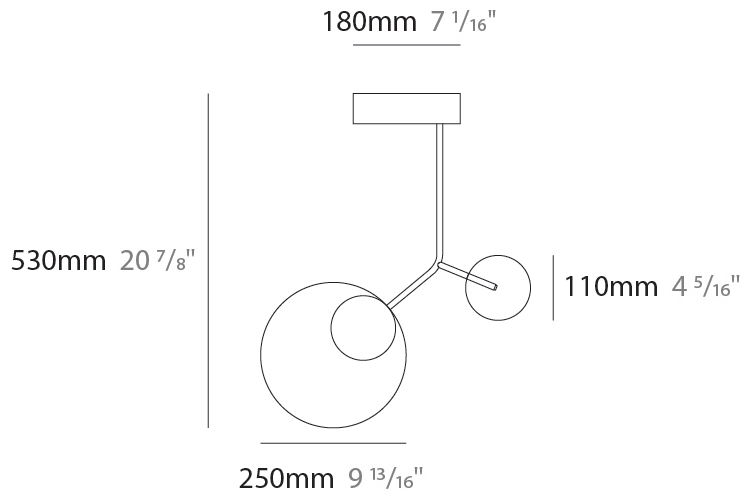

BALLON SUSPENSION

D71032- _____

base number   Finish Options   Finish Options

1. To build a product code in our configurator select the specify button on the base model # product page
2. To build a manual product code on this datasheet choose from the options listed below in blue font and add the suffix to the base model #

GENERAL

Series: Ballon
Brand: Tunto
Division: Design
Mounting Type: Suspension
Mounting Location: Ceiling
Subcategory: Pendant

PHYSICAL

Shape: Abstract
Width (mm): 390
Width (in): 15 ³/₈
Height (mm): 530
Height (in): 20 ⁷/₈
Light Distribution: Direct
Diffuser: Opal - PMMA with Small Panel
Fixture Finish: [WAL / OAK / BLK / WHI / GWI / GBK](#)
Holder Finish: [WHI / BLK / GWI / GBK](#)
Fixture Material: Metal / Wood

ELECTRICAL

Lamp Type: LED
Total Output Wattage (W): 12.6
Dimming: Tri-Mode (Non-Dimming and Phase Dimming (120Vac only) and 0-10V Dimming)
Driver Included: Yes
Driver Location: Integrated
Driver Type: Constant Current - Universal
Driver Class: Class 2
Input Voltage (V): 120 - 277
Constant Current (MA): 700

LED

Number of LEDs: 2
Color Temperature (°K): 3000
Max. Delivered Lumen (lm): 500
CRI: >85 CRI
Lamp Life (hrs): 50000

OPTICAL

Adjustability: Rotational 330°

RATINGS AND CERTIFICATIONS

Certified By: Certified for North American Standards
IP rating: IP20

PROJECT	_____
TYPE	_____
SPECIFIER	_____
QUANTITY	_____
DATE	_____