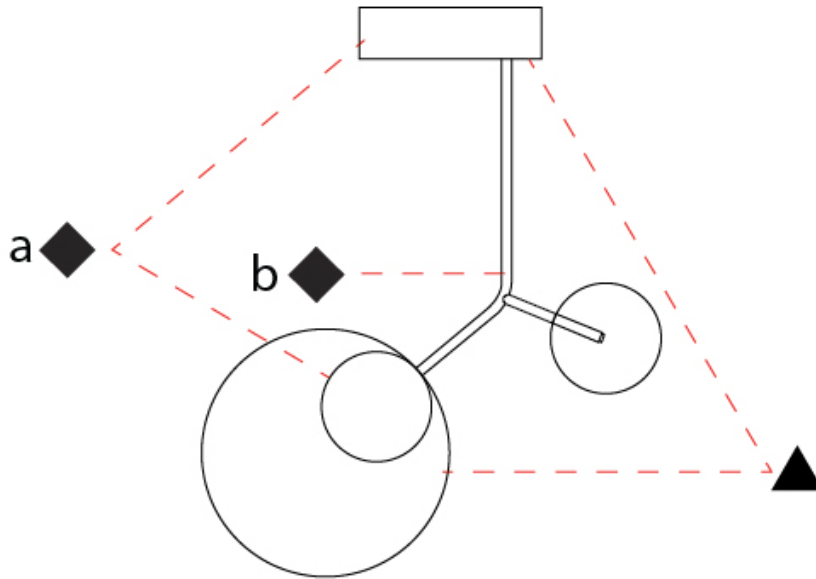

BALLON SUSPENSION

D71032-

PROJECT

TYPE

SPECIFIER

QUANTITY

DATE

D