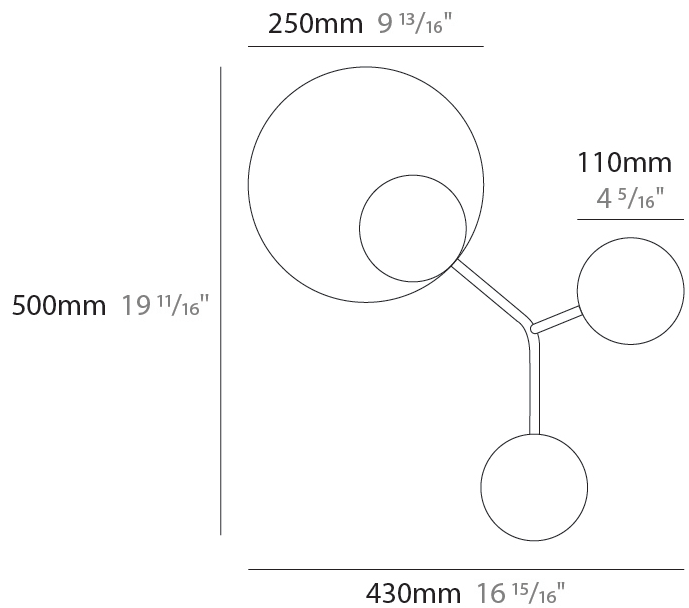

BALLON SURFACE

D73030-

base number   Finish Options   -   Finish Options

1. To build a product code in our configurator select the specify button on the base model # product page
2. To build a manual product code on this datasheet choose from the options listed below in blue font and add the suffix to the base model #

GENERAL

Series: Ballon
Brand: Tunto
Division: Design
Mounting Type: Surface
Mounting Location: Wall
Subcategory: Ambient

PHYSICAL

Shape: Abstract
Length (mm): 410
Length (in): 16 ¹/₈
Height (mm): 520
Height (in): 20 ¹/₂
Light Distribution: Direct / Indirect
Diffuser: Opal
Fixture Finish: [WAL / OAK / BLK / WHI / GWI / GBK](#)
Holder Finish: [WHI / BLK / GWI / GBK](#)
Fixture Material: Wood

ELECTRICAL

Lamp Type: LED
Input Wattage (W): 11
Total Output Wattage (W): 9.1
Dimming: Non-Dimmable
Driver Included: Yes
Driver Location: Integrated
Driver Type: Constant Current - 120Vac
Driver Class: Class 2
Input Voltage (V): 120 - 277
Constant Current (mA): 500
Upon Request: (Not included - see components) Remote: 0-10Vdc dimming / Phase dimming @120Vac / Non-dimming 120/277Vac

LED

Number of LEDs: 2
Color Temperature (°K): 3000
Max. Delivered Lumen (lm): 400
CRI: >90 CRI
Lamp Life (hrs): 50000

OPTICAL

RATINGS AND CERTIFICATIONS

Certified By: Certified for North American Standards
IP rating: IP20

PROJECT
TYPE
SPECIFIER
QUANTITY
DATE