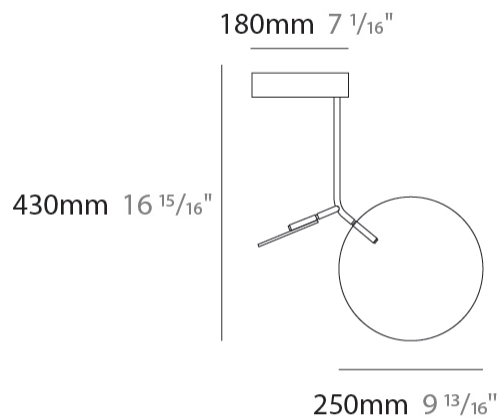

BALLON SUSPENSION

D71031- _____

base number   Finish Options   Finish Options

1. To build a product code in our configurator select the specify button on the base model # product page
2. To build a manual product code on this datasheet choose from the options listed below in blue font and add the suffix to the base model #

GENERAL

Series: Ballon
Brand: Tunto
Division: Design
Mounting Type: Suspension
Mounting Location: Ceiling
Subcategory: Pendant

PHYSICAL

Shape: Abstract
Width (mm): 390
Width (in): 15 ³/₈
Height (mm): 430
Height (in): 16 ¹⁵/₁₆
Light Distribution: Direct
Diffuser: Opal - PMMA with Small Panel
Fixture Finish: [WAL / OAK / BLK / WHI / GWI / GBK](#)
Holder Finish: [WHI / BLK / GWI / GBK](#)
Fixture Material: Metal / Wood

ELECTRICAL

Lamp Type: LED
Total Output Wattage (W): 12.6
Dimming: Tri-Mode (Non-Dimming and Phase Dimming (120Vac only) and 0-10V Dimming)
Driver Included: Yes
Driver Location: Integrated
Driver Type: Constant Current - Universal
Driver Class: Class 2
Input Voltage (V): 120 - 277
Constant Current (MA): 700

LED

Number of LEDs: 2
Color Temperature (°K): 3000
Max. Delivered Lumen (lm): 500
CRI: >85 CRI
Lamp Life (hrs): 50000

OPTICAL

Adjustability: Rotational 330°

RATINGS AND CERTIFICATIONS

Certified By: Certified for North American Standards
IP rating: IP20

PROJECT	_____
TYPE	_____
SPECIFIER	_____
QUANTITY	_____
DATE	_____