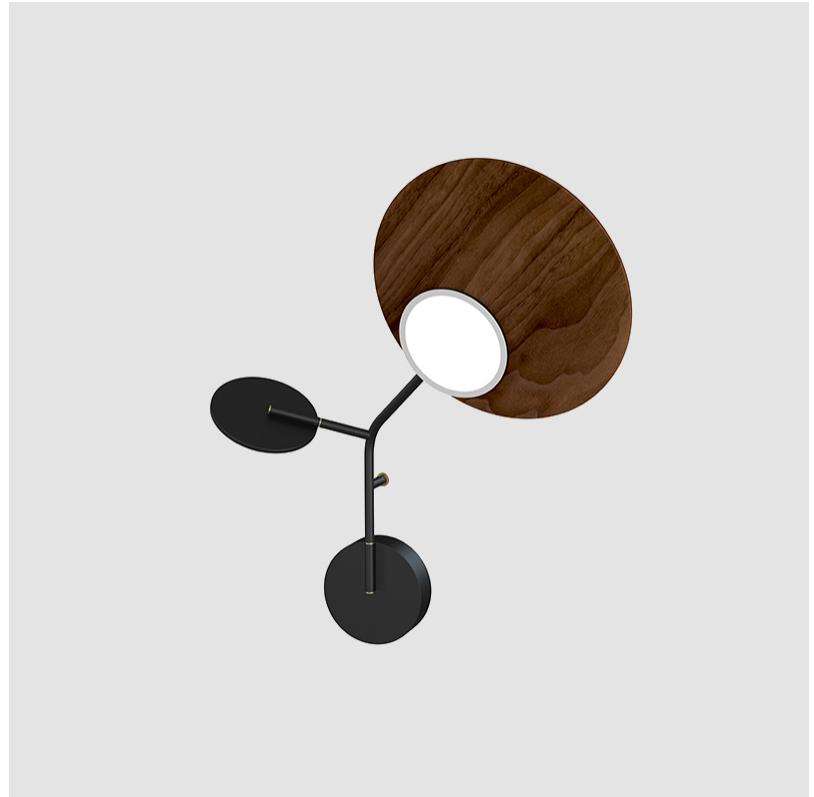

PROJECT	_____
TYPE	_____
SPECIFIER	_____
QUANTITY	_____
DATE	_____

BALLON SURFACE

D73031- _____ - _____
base number   Finish Options   Finish Options

1. To build a product code in our configurator select the specify button on the base model # product page
2. To build a manual product code on this datasheet choose from the options listed below in blue font and add the suffix to the base model #

GENERAL

Series: Ballon
Brand: Tunto
Division: Design
Mounting Type: Surface
Mounting Location: Wall
Subcategory: Ambient

PHYSICAL

Shape: Abstract
Length (mm): 410
Length (in): 16 ¹/₈
Height (mm): 520
Height (in): 20 ¹/₂
Light Distribution: Direct / Indirect
Diffuser: Opal
Fixture Finish: [WAL / OAK / BLK / WHI / GWI / GBK](#)
Holder Finish: [WHI / BLK / GWI / GBK](#)
Fixture Material: Wood

ELECTRICAL

Lamp Type: LED
Input Wattage (W): 11
Total Output Wattage (W): 9.1
Dimming: Non-Dimmable
Driver Included: Yes
Driver Location: Integrated
Driver Type: Constant Current - 120Vac
Driver Class: Class 2
Input Voltage (V): 120 - 277
Constant Current (mA): 500
Upon Request: (Not included - see components) Remote: 0-10Vdc dimming / Phase dimming @120Vac only / Non-dimming 120/277Vac

LED

Number of LEDs: 2
Color Temperature (°K): 3000
Max. Delivered Lumen (lm): 400
CRI: >90 CRI
Lamp Life (hrs): 50000

OPTICAL

RATINGS AND CERTIFICATIONS

Certified By: Certified for North American Standards
IP rating: IP20