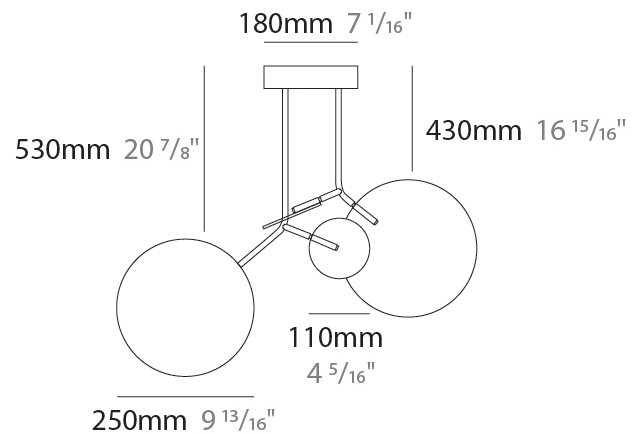

BALLON SUSPENSION

D71033-

base number   Finish Options   Finish Options

1. To build a product code in our configurator select the specify button on the base model # product page
2. To build a manual product code on this datasheet choose from the options listed below in blue font and add the suffix to the base model #

GENERAL

Series: Ballon
Brand: Tunto
Division: Design
Mounting Type: Suspension
Mounting Location: Ceiling
Subcategory: Pendant

PHYSICAL

Shape: Abstract
Width (mm): 780
Width (in): 30 ¹¹/₁₆
Height (mm): 530
Height (in): 20 ⁷/₈
Light Distribution: Direct
Diffuser: Opal - PMMA with Small Panel
Fixture Finish: [WAL](#) / [OAK](#) / [BLK](#) / [WHI](#) / [GWI](#) / [GBK](#)
Holder Finish: [WHI](#) / [BLK](#) / [GWI](#) / [GBK](#)
Fixture Material: Metal / Wood

ELECTRICAL

Lamp Type: LED
Total Output Wattage (W): 25.2
Dimming: Tri-Mode (Non-Dimming and Phase Dimming (120Vac only) and 0-10V Dimming)
Driver Included: Yes
Driver Location: Integrated
Driver Type: Constant Current - Universal
Driver Class: Class 2
Input Voltage (V): 120 - 277
Constant Current (MA): 700

LED

Color Temperature (°K): 3000
Max. Delivered Lumen (lm): 1000
CRI: >90 CRI
Lamp Life (hrs): 50000

OPTICAL

Adjustability: Rotational 330°

RATINGS AND CERTIFICATIONS

Certified By: Certified for North American Standards
IP rating: IP20

PROJECT _____
TYPE _____
SPECIFIER _____
QUANTITY _____
DATE _____