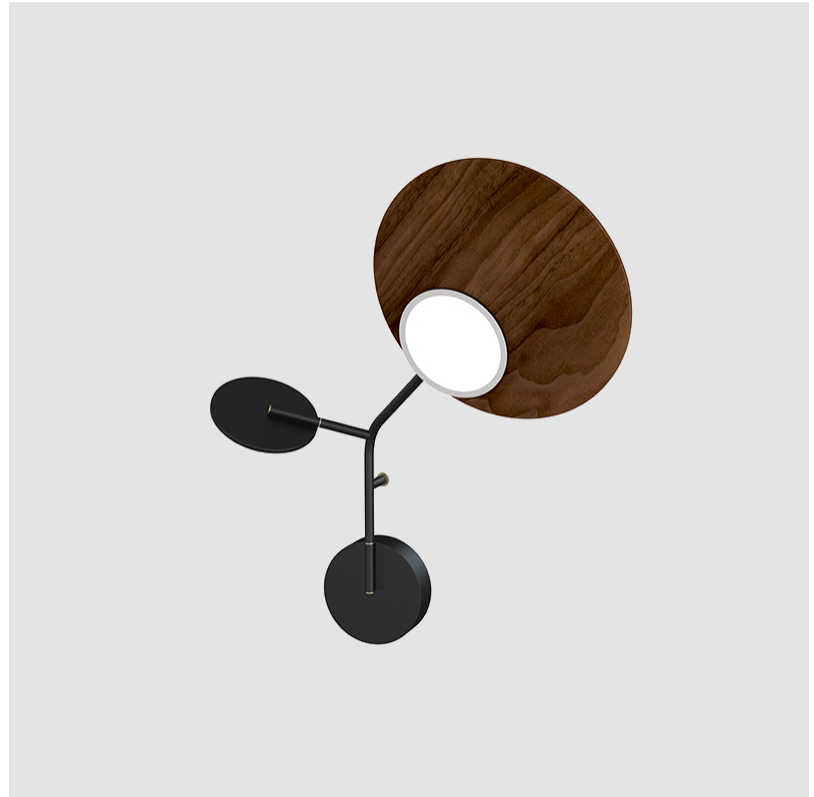

BALLON SURFACE

D73031-

base number   Finish Options   -   Finish Options

1. To build a product code in our configurator select the specify button on the base model # product page
2. To build a manual product code on this datasheet choose from the options listed below in blue font and add the suffix to the base model #

GENERAL

Series: Ballon
Partner: Tunto
Division: Design
Installation: Surface
Product Type: Wall Surface
Mounting Location: Wall
Light Distribution: Direct / Indirect

PHYSICAL

Shape: Abstract
Length (mm): 410
Length (in): 16 ¹/₈
Height (mm): 520
Height (in): 20 ¹/₂
Diffuser: Opal
Fixture Finish: [WAL / OAK / BLK / WHI / GWI / GBK](#)
Holder Finish: [WHI / BLK / GWI / GBK](#)
Fixture Material: Wood
Primary Material: Wood

ELECTRICAL

Lamp Type: LED
Input Wattage (W): 11
Total Output Wattage (W): 9.1
Dimming: Non-Dimmable
Driver Included: Yes
Driver Location: Integrated
Driver Type: Constant Current - 120Vac
Driver Class: Class 2
Input Voltage (V): 120 - 277
Constant Current (mA): 500
Upon Request: (Not included - see components) Remote: 0-10Vdc dimming / Phase dimming @120Vac only / Non-dimming 120/277Vac

LED

Number of LEDs: 2
Color Temperature (°K): 3000
Max. Delivered Lumen (lm): 400
CRI: >90 CRI
Lamp Life (hrs): 50000

OPTICAL

RATINGS AND CERTIFICATIONS

Certified By: Certified for North American Standards
IP rating: IP20

PROJECT
TYPE
SPECIFIER
QUANTITY
DATE