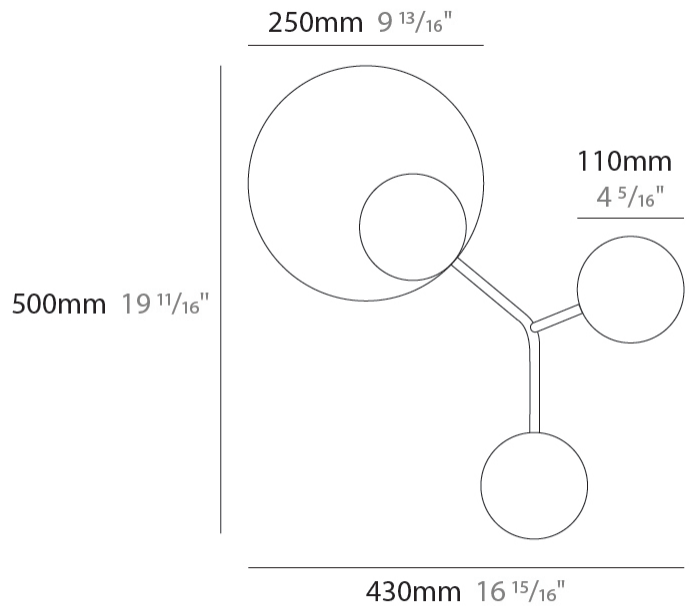

BALLON SURFACE

D73030-

base number   Finish Options   -   Finish Options

1. To build a product code in our configurator select the specify button on the base model # product page
2. To build a manual product code on this datasheet choose from the options listed below in blue font and add the suffix to the base model #

GENERAL

Series: Ballon
Partner: Tunto
Division: Design
Installation: Surface
Product Type: Wall Surface
Mounting Location: Wall
Light Distribution: Direct / Indirect

PHYSICAL

Shape: Abstract
Length (mm): 410
Length (in): 16 1/8
Height (mm): 520
Height (in): 20 1/2
Diffuser: Opal
Fixture Finish: [WAL / OAK / BLK / WHI / GWI / GBK](#)
Holder Finish: [WHI / BLK / GWI / GBK](#)
Fixture Material: Wood
Primary Material: Wood

ELECTRICAL

Lamp Type: LED
Input Wattage (W): 11
Total Output Wattage (W): 9.1
Dimming: Non-Dimmable
Driver Included: Yes
Driver Location: Integrated
Driver Type: Constant Current - 120Vac
Driver Class: Class 2
Input Voltage (V): 120 - 277
Constant Current (MA): 500
Upon Request: (Not included - see components) Remote: 0-10Vdc dimming / Phase dimming @120Vac / Non-dimming 120/277Vac

LED

Number of LEDs: 2
Color Temperature (°K): 3000
Max. Delivered Lumen (lm): 400
CRI: >90 CRI
Lamp Life (hrs): 50000

OPTICAL

RATINGS AND CERTIFICATIONS

Certified By: Certified for North American Standards
IP rating: IP20

PROJECT
TYPE
SPECIFIER
QUANTITY
DATE