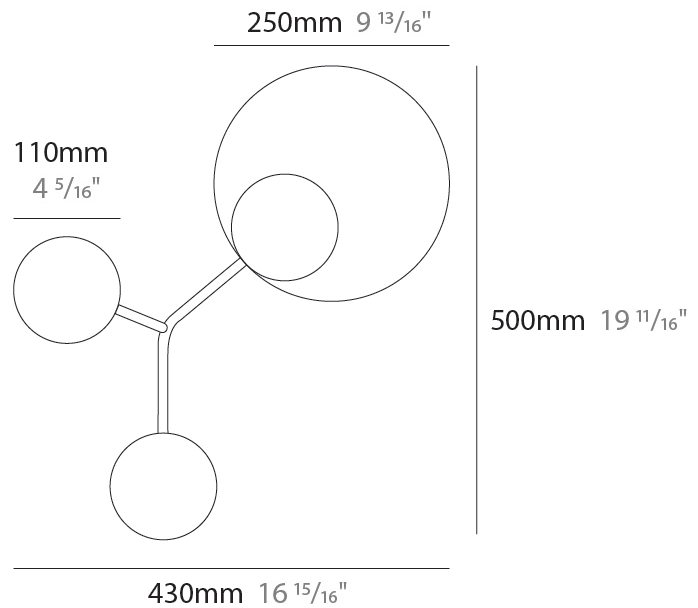

BALLON SURFACE

D73031-

base number   Finish Options   -   Finish Options

1. To build a product code in our configurator select the specify button on the base model # product page
2. To build a manual product code on this datasheet choose from the options listed below in blue font and add the suffix to the base model #

GENERAL

Series: Ballon
Partner: Tunto
Division: Design
Installation: Surface
Product Type: Wall Surface
Mounting Location: Wall
Light Distribution: Direct / Indirect

PHYSICAL

Shape: Abstract
Length (mm): 410
Length (in): 16 ¹/₈
Height (mm): 520
Height (in): 20 ¹/₂
Diffuser: Opal
Fixture Finish: [WAL / OAK / BLK / WHI / GWI / GBK](#)
Holder Finish: [WHI / BLK / GWI / GBK](#)
Fixture Material: Wood
Primary Material: Wood

ELECTRICAL

Lamp Type: LED
Input Wattage (W): 11
Total Output Wattage (W): 9.1
Dimming: Non-Dimmable
Driver Included: Yes
Driver Location: Integrated
Driver Type: Constant Current - 120Vac
Driver Class: Class 2
Input Voltage (V): 120 - 277
Constant Current (mA): 500
Upon Request: (Not included - see components) Remote: 0-10Vdc dimming / Phase dimming @120Vac only / Non-dimming 120/277Vac

LED

Number of LEDs: 2
Color Temperature (°K): 3000
Max. Delivered Lumen (lm): 400
CRI: >90 CRI
Lamp Life (hrs): 50000

OPTICAL

RATINGS AND CERTIFICATIONS

Certified By: Certified for North American Standards
IP rating: IP20

PROJECT
TYPE
SPECIFIER
QUANTITY
DATE