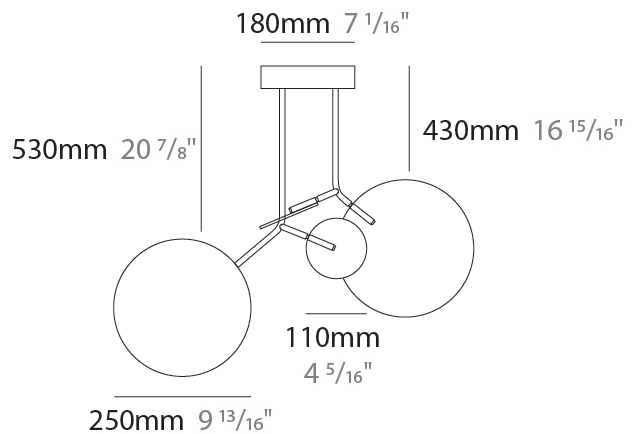

BALLON SUSPENSION

D71033-

base number   Finish Options   -   Finish Options

1. To build a product code in our configurator select the specify button on the base model # product page
2. To build a manual product code on this datasheet choose from the options listed below in blue font and add the suffix to the base model #

GENERAL

Series: Ballon
Partner: Tunto
Division: Design
Installation: Suspension
Product Type: Pendant
Mounting Location: Ceiling
Light Distribution: Adjustable

PHYSICAL

Shape: Abstract
Width (mm): 780
Width (in): 30 ¹¹/₁₆
Height (mm): 530
Height (in): 20 ⁷/₈
Diffuser: Opal - PMMA with Small Panel
Fixture Finish: [WAL](#) / [OAK](#) / [BLK](#) / [WHI](#) / [GWI](#) / [GBK](#)
Holder Finish: [WHI](#) / [BLK](#) / [GWI](#) / [GBK](#)
Fixture Material: Metal / Wood
Primary Material: Wood

ELECTRICAL

Lamp Type: LED
Total Output Wattage (W): 25.2
Dimming: Tri-Mode (Non-Dimming and Phase Dimming (120Vac only) and 0-10V Dimming)
Driver Included: Yes
Driver Location: Integrated
Driver Type: Constant Current - Universal
Driver Class: Class 2
Input Voltage (V): 120 - 277
Constant Current (MA): 700

LED

Color Temperature (°K): 3000
Max. Delivered Lumen (lm): 1000
CRI: >90 CRI
Lamp Life (hrs): 50000

OPTICAL

Adjustability: Rotational 330°

RATINGS AND CERTIFICATIONS

Certified By: Certified for North American Standards
IP rating: IP20

PROJECT
TYPE
SPECIFIER
QUANTITY
DATE