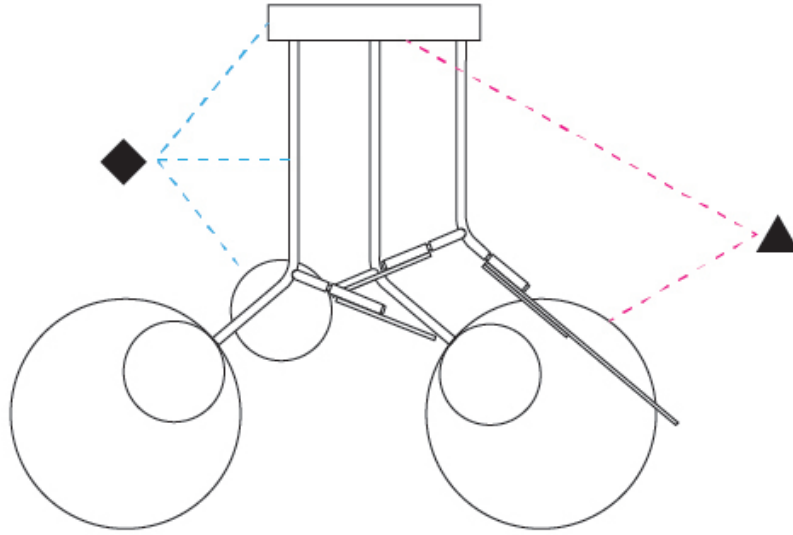

BALLON SUSPENSION

D71034-

PROJECT

TYPE

SPECIFIER

QUANTITY

DATE

D