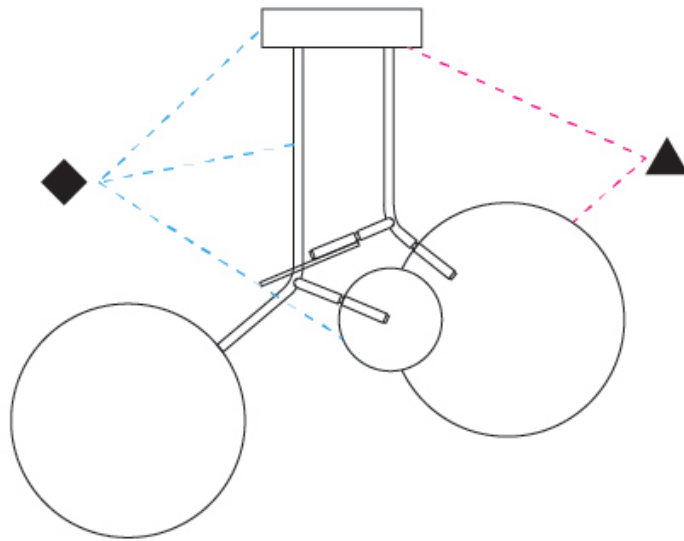

BALLON SUSPENSION

D71033-

PROJECT
TYPE
SPECIFIER
QUANTITY
DATE

D