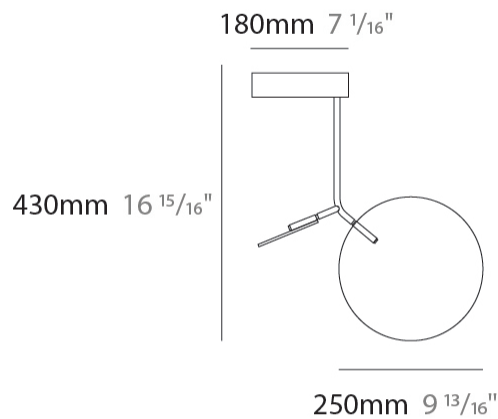

BALLON SUSPENSION

D71031-

base number   Finish Options   -   Finish Options

1. To build a product code in our configurator select the specify button on the base model # product page
2. To build a manual product code on this datasheet choose from the options listed below in blue font and add the suffix to the base model #

GENERAL

Series: Ballon
Partner: Tunto
Division: Design
Installation: Suspension
Product Type: Pendant
Mounting Location: Ceiling
Light Distribution: Adjustable

PHYSICAL

Shape: Abstract
Width (mm): 390
Width (in): 15 ³/₈
Height (mm): 430
Height (in): 16 ¹⁵/₁₆
Diffuser: Opal - PMMA with Small Panel
Fixture Finish: [WAL / OAK / BLK / WHI / GWI / GBK](#)
Holder Finish: [WHI / BLK / GWI / GBK](#)
Fixture Material: Metal / Wood
Primary Material: Wood

ELECTRICAL

Lamp Type: LED
Total Output Wattage (W): 12.6
Dimming: Tri-Mode (Non-Dimming and Phase Dimming (120Vac only) and 0-10V Dimming)
Driver Included: Yes
Driver Location: Integrated
Driver Type: Constant Current - Universal
Driver Class: Class 2
Input Voltage (V): 120 - 277
Constant Current (MA): 700

LED

Number of LEDs: 2
Color Temperature (°K): 3000
Max. Delivered Lumen (lm): 500
CRI: >85 CRI
Lamp Life (hrs): 50000

OPTICAL

Adjustability: Rotational 330°

RATINGS AND CERTIFICATIONS

Certified By: Certified for North American Standards
IP rating: IP20

PROJECT
TYPE
SPECIFIER
QUANTITY
DATE