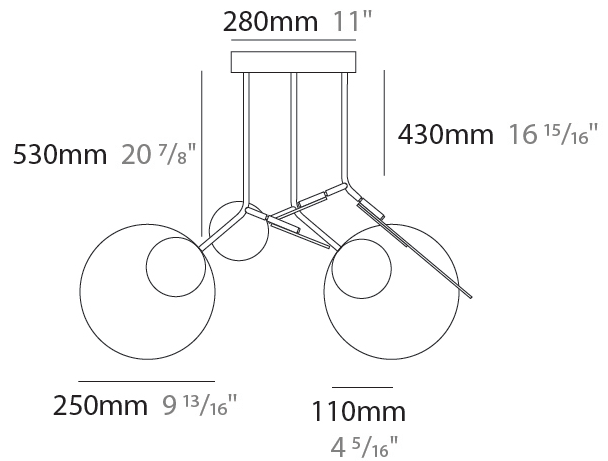

BALLON SUSPENSION

D71034-

base number   Finish Options   -   Finish Options

1. To build a product code in our configurator select the specify button on the base model # product page
2. To build a manual product code on this datasheet choose from the options listed below in blue font and add the suffix to the base model #

GENERAL

Series: Ballon
Partner: Tunto
Division: Design
Installation: Suspension
Product Type: Pendant
Mounting Location: Ceiling
Light Distribution: Adjustable

PHYSICAL

Shape: Abstract
Width (mm): 780
Width (in): 30 ¹¹/₁₆
Height (mm): 530
Height (in): 20 ⁷/₈
Diffuser: Opal - PMMA with Small Panel
Fixture Finish: [WAL](#) / [OAK](#) / [BLK](#) / [WHI](#) / [GWI](#) / [GBK](#)
Holder Finish: [WHI](#) / [BLK](#) / [GWI](#) / [GBK](#)
Fixture Material: Metal / Wood
Primary Material: Wood

ELECTRICAL

Lamp Type: LED
Total Output Wattage (W): 37.8
Dimming: Tri-Mode (Non-Dimming and Phase Dimming (120Vac only) and 0-10V Dimming)
Driver Included: Yes
Driver Location: Integrated
Driver Type: Constant Current - Universal
Driver Class: Class 2
Input Voltage (V): 120 - 277
Constant Current (MA): 700

LED

Number of LEDs: 6
Color Temperature (°K): 3000
Max. Delivered Lumen (lm): 1500
CRI: >90 CRI
Lamp Life (hrs): 50000

OPTICAL

Adjustability: Rotational 330°

RATINGS AND CERTIFICATIONS

Certified By: Certified for North American Standards
IP rating: IP20

PROJECT
TYPE
SPECIFIER
QUANTITY
DATE