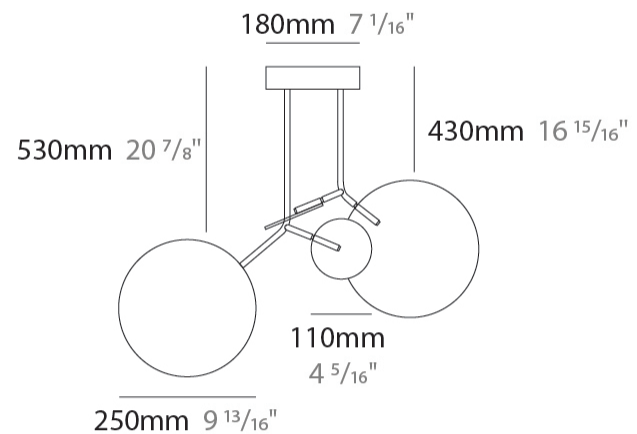

BALLON SUSPENSION

D71033-

base number   Finish Options   -   Finish Options

1. To build a product code in our configurator select the specify button on the base model # product page
2. To build a manual product code on this datasheet choose from the options listed below in blue font and add the suffix to the base model #

GENERAL

Series: Ballon
Partner: Tunto
Division: Design
Installation: Suspension
Product Type: Pendant
Mounting Location: Ceiling
Light Distribution: Adjustable

PHYSICAL

Shape: Abstract
Width (mm): 780
Width (in): 30 ¹¹/₁₆
Height (mm): 530
Height (in): 20 ⁷/₈
Diffuser: Opal - PMMA with Small Panel
Fixture Finish: [WAL / OAK / BLK / WHI / GWI / GBK](#)
Holder Finish: [WHI / BLK / GWI / GBK](#)
Fixture Material: Metal / Wood
Primary Material: Wood

ELECTRICAL

Lamp Type: LED
Total Output Wattage (W): 25.2
Dimming: Tri-Mode (Non-Dimming and Phase Dimming (120Vac only) and 0-10V Dimming)
Driver Included: Yes
Driver Location: Integrated
Driver Type: Constant Current - Universal
Driver Class: Class 2
Input Voltage (V): 120 - 277
Constant Current (MA): 700

LED

Color Temperature (°K): 3000
Max. Delivered Lumen (lm): 1000
CRI: >90 CRI
Lamp Life (hrs): 50000

OPTICAL

Adjustability: Rotational 330°

RATINGS AND CERTIFICATIONS

Certified By: Certified for North American Standards
IP rating: IP20

PROJECT
TYPE
SPECIFIER
QUANTITY
DATE