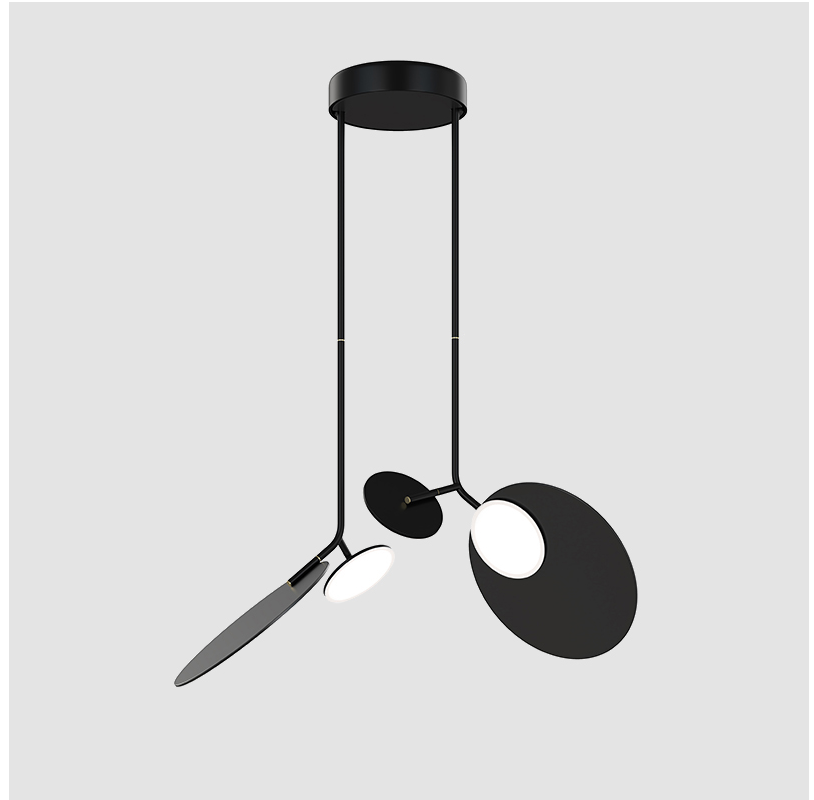

GENERAL

Series: Ballon
 Partner: Tunto
 Division: Design
 Installation: Suspension
 Product Type: Pendant
 Mounting Location: Ceiling
 Light Distribution: Adjustable

PHYSICAL

Shape: Abstract
 Width (mm): 780
 Width (in): 30 ¹¹/₁₆
 Height (mm): 530
 Height (in): 20 ⁷/₈
 Diffuser: Opal - PMMA with Small Panel
 Fixture Finish: [WAL / OAK / BLK / WHI / GWI / GBK](#)
 Holder Finish: [WHI / BLK / GWI / GBK](#)
 Fixture Material: Metal / Wood
 Primary Material: Wood

LED

Color Temperature (°K): 3000
 Max. Delivered Lumen (lm): 1000
 CRI: >90 CRI
 Lamp Life (hrs): 50000

OPTICAL

Adjustability: Rotational 330°

RATINGS AND CERTIFICATIONS

Certified By: Certified for North American Standards
 IP rating: IP20

PROJECT
TYPE
SPECIFIER
QUANTITY
DATE

BALLON SUSPENSION

D71033-

PROJECT

TYPE

SPECIFIER

QUANTITY

DATE

GENERAL

Series: Ballon
 Partner: Tunto
 Division: Design
 Installation: Suspension
 Product Type: Pendant
 Mounting Location: Ceiling
 Light Distribution: Adjustable

PHYSICAL

Shape: Abstract
 Width (mm): 780
 Width (in): 30 ¹¹/₁₆
 Height (mm): 530
 Height (in): 20 ⁷/₈
 Diffuser: Opal - PMMA with Small Panel
 Fixture Finish: [WAL](#) / [OAK](#) / [BLK](#) / [WHI](#) / [GWI](#) / [GBK](#)
 Holder Finish: [WHI](#) / [BLK](#) / [GWI](#) / [GBK](#)
 Fixture Material: Metal / Wood
 Primary Material: Wood