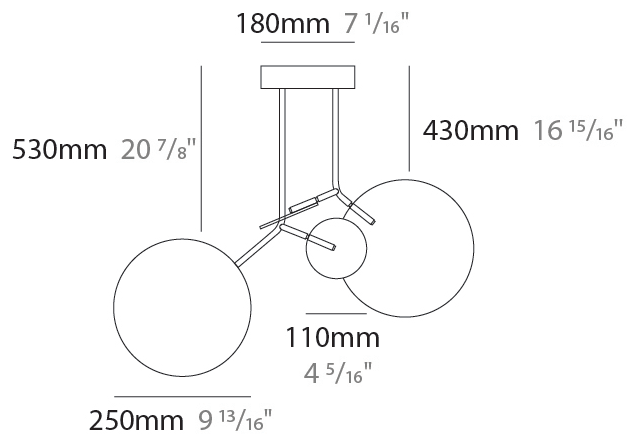

BALLON SUSPENSION

D71033- _____ - _____
base number   Finish   Finish
                         Options   Options

1. To build a product code in our configurator select the specify button on the base model # product page
2. To build a manual product code on this datasheet choose from the options listed below in blue font and add the suffix to the base model #

GENERAL

Series: Ballon
Brand: Tunto
Division: Design
Mounting Type: Suspension
Mounting Location: Ceiling
Subcategory: Pendant

PHYSICAL

Shape: Abstract
Width (mm): 780
Width (in): 30 ¹¹/₁₆
Height (mm): 530
Height (in): 20 ⁷/₈
Light Distribution: Direct
Diffuser: Opal - PMMA with Small Panel
Fixture Finish: [WAL / OAK / BLK / WHI / GWI / GBK](#)
Holder Finish: [WHI / BLK / GWI / GBK](#)
Fixture Material: [Metal / Wood](#)

ELECTRICAL

Lamp Type: LED
Total Output Wattage (W): 25.2
Dimming: Tri-Mode (Non-Dimming and Phase Dimming (120Vac only) and 0-10V Dimming)
Driver Included: Yes
Driver Location: Integrated
Driver Type: Constant Current - Universal
Driver Class: Class 2
Input Voltage (V): 120 - 277
Constant Current (MA): 700

LED

Color Temperature (°K): 3000
Max. Delivered Lumen (lm): 1000
CRI: >90 CRI
Lamp Life (hrs): 50000

OPTICAL

Adjustability: Rotational 330°

RATINGS AND CERTIFICATIONS

Certified By: Certified for North American Standards
IP rating: IP20