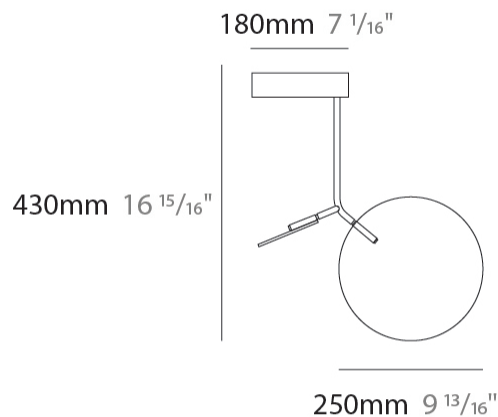

BALLON SUSPENSION

D71031-

base number   Finish   Finish
Options   Options   Options

1. To build a product code in our configurator select the specify button on the base model # product page
2. To build a manual product code on this datasheet choose from the options listed below in blue font and add the suffix to the base model #

GENERAL

Series: Ballon
Brand: Tunto
Division: Design
Mounting Type: Suspension
Mounting Location: Ceiling
Subcategory: Pendant

PHYSICAL

Shape: Abstract
Width (mm): 390
Width (in): 15 ³/₈
Height (mm): 430
Height (in): 16 ¹³/₁₆
Light Distribution: Direct
Diffuser: Opal - PMMA with Small Panel
Fixture Finish: [WAL / OAK / BLK / WHI / GWI / GBK](#)
Holder Finish: [WHI / BLK / GWI / GBK](#)
Fixture Material: Metal / Wood

ELECTRICAL

Lamp Type: LED
Total Output Wattage (W): 12.6
Dimming: Tri-Mode (Non-Dimming and Phase Dimming (120Vac only) and 0-10V Dimming)
Driver Included: Yes
Driver Location: Integrated
Driver Type: Constant Current - Universal
Driver Class: Class 2
Input Voltage (V): 120 - 277
Constant Current (MA): 700

LED

Number of LEDs: 2
Color Temperature (°K): 3000
Max. Delivered Lumen (lm): 500
CRI: >85 CRI
Lamp Life (hrs): 50000

OPTICAL

Adjustability: Rotational 330°

RATINGS AND CERTIFICATIONS

Certified By: Certified for North American Standards
IP rating: IP20

PROJECT	_____
TYPE	_____
SPECIFIER	_____
QUANTITY	_____
DATE	_____