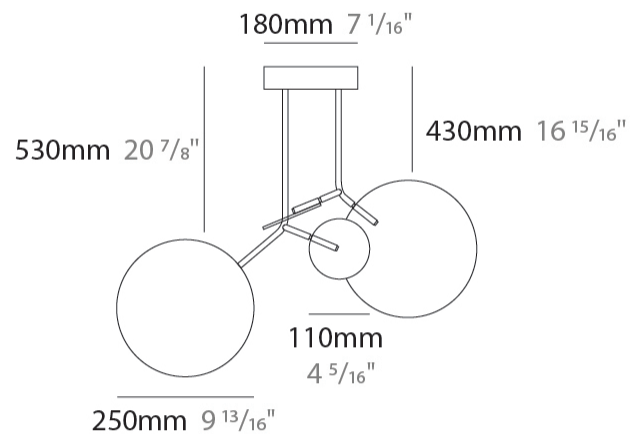

BALLON SUSPENSION

D71033- _____

base number   Finish Options   Finish Options

1. To build a product code in our configurator select the specify button on the base model # product page
2. To build a manual product code on this datasheet choose from the options listed below in blue font and add the suffix to the base model #

GENERAL

Series: Ballon
Brand: Tunto
Division: Design
Mounting Type: Suspension
Mounting Location: Ceiling
Subcategory: Pendant

PHYSICAL

Shape: Abstract
Width (mm): 780
Width (in): 30 ¹¹/₁₆
Height (mm): 530
Height (in): 20 ⁷/₈
Light Distribution: Direct
Diffuser: Opal - PMMA with Small Panel
Fixture Finish: [WAL / OAK / BLK / WHI / GWI / GBK](#)
Holder Finish: [WHI / BLK / GWI / GBK](#)
Fixture Material: Metal / Wood

ELECTRICAL

Lamp Type: LED
Total Output Wattage (W): 25.2
Dimming: Tri-Mode (Non-Dimming and Phase Dimming (120Vac only) and 0-10V Dimming)
Driver Included: Yes
Driver Location: Integrated
Driver Type: Constant Current - Universal
Driver Class: Class 2
Input Voltage (V): 120 - 277
Constant Current (MA): 700

LED

Color Temperature (°K): 3000
Max. Delivered Lumen (lm): 1000
CRI: >90 CRI
Lamp Life (hrs): 50000

OPTICAL

Adjustability: Rotational 330°

RATINGS AND CERTIFICATIONS

Certified By: Certified for North American Standards
IP rating: IP20

PROJECT	_____
TYPE	_____
SPECIFIER	_____
QUANTITY	_____
DATE	_____