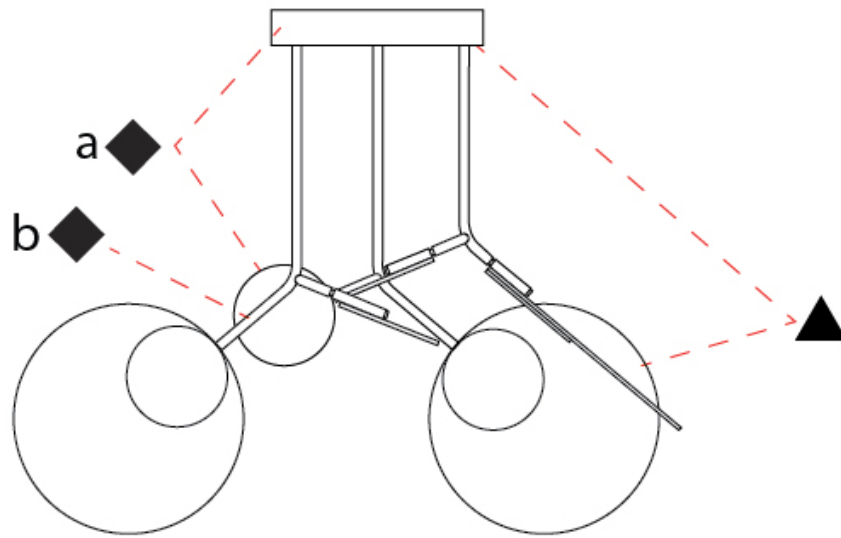

BALLON SUSPENSION

D71034-

PROJECT
TYPE
SPECIFIER
QUANTITY
DATE

D