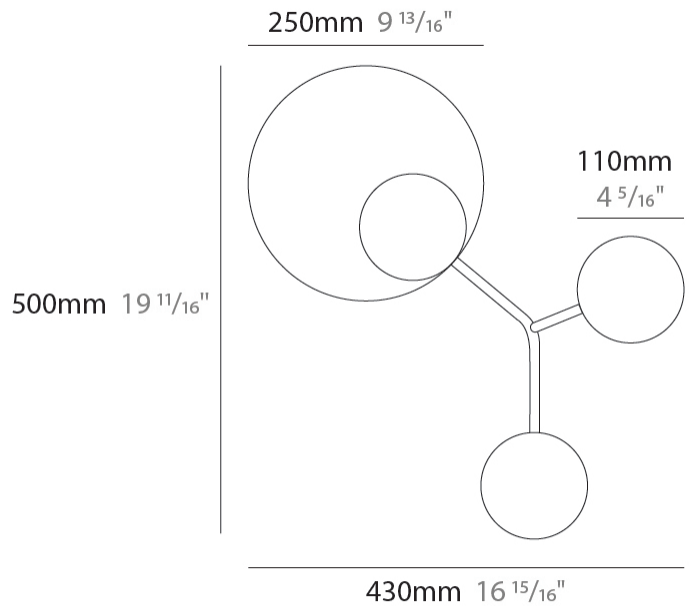

PROJECT	_____
TYPE	_____
SPECIFIER	_____
QUANTITY	_____
DATE	_____

BALLON SURFACE

D73030-	-
base number	Finish Options
	Finish Options

1. To build a product code in our configurator select the specify button on the base model # product page
2. To build a manual product code on this datasheet choose from the options listed below in blue font and add the suffix to the base model #

GENERAL

Series: Ballon
Brand: Tunto
Division: Design
Mounting Type: Surface
Mounting Location: Wall
Subcategory: Ambient

PHYSICAL

Shape: Abstract
Length (mm): 410
Length (in): 16 1/8
Height (mm): 520
Height (in): 20 1/2
Light Distribution: Direct / Indirect
Diffuser: Opal
Fixture Finish: WAL / OAK / BLK / WHI / GWI / GBK
Holder Finish: WHI / BLK / GWI / GBK
Fixture Material: Wood

ELECTRICAL

Lamp Type: LED
Input Wattage (W): 11
Total Output Wattage (W): 9.1
Dimming: Non-Dimmable
Driver Included: Yes
Driver Location: Integrated
Driver Type: Constant Current - 120Vac
Driver Class: Class 2
Input Voltage (V): 120 - 277
Constant Current (MA): 500
Upon Request: (Not included - see components) Remote: 0-10Vdc dimming / Phase dimming @120Vac / Non-dimming 120/277Vac

LED

Number of LEDs: 2
Color Temperature (°K): 3000
Max. Delivered Lumen (lm): 400
CRI: >90 CRI
Lamp Life (hrs): 50000

OPTICAL

RATINGS AND CERTIFICATIONS

Certified By: Certified for North American Standards
IP rating: IP20