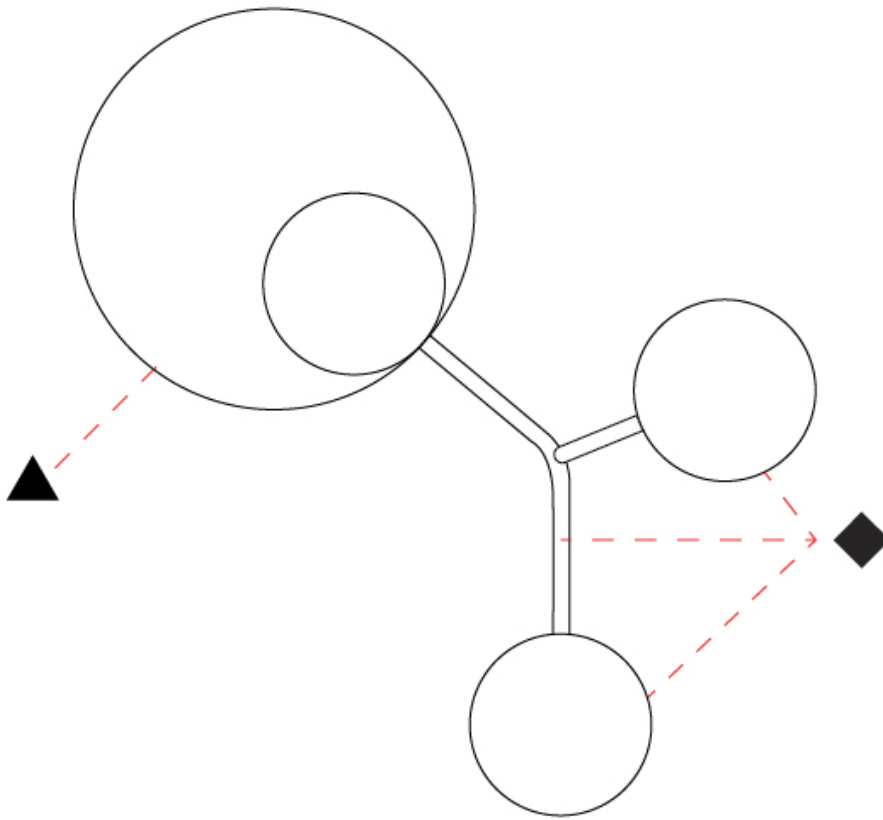

BALLON SURFACE

D73030-

PROJECT	_____
TYPE	_____
SPECIFIER	_____
QUANTITY	_____
DATE	_____

D