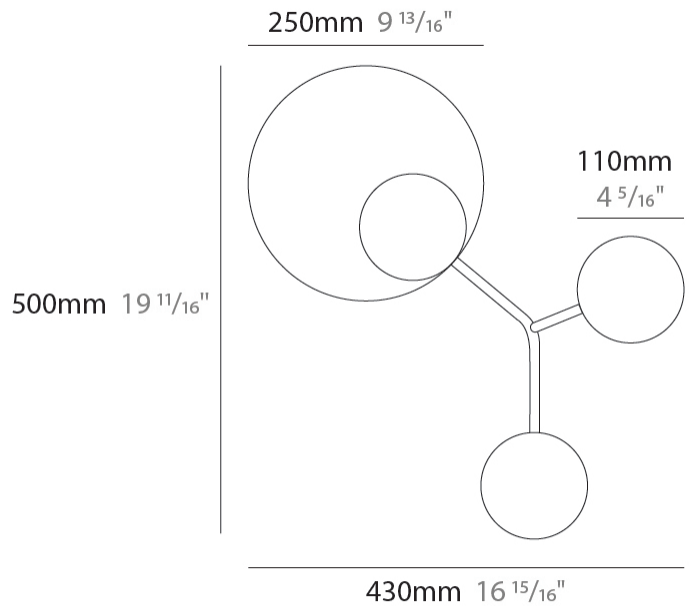

GENERAL

Series: Ballon
Brand: Tunto
Division: Design
Mounting Type: Surface
Mounting Location: Wall
Subcategory: Ambient

PHYSICAL

Shape: Abstract
Length (mm): 410
Length (in): 16 1/8
Height (mm): 520
Height (in): 20 1/2
Light Distribution: Direct / Indirect
Diffuser: Opal
Fixture Finish: WAL / OAK / BLK / WHI / GWI / GBK
Holder Finish: WHI / BLK / GWI / GBK
Fixture Material: Wood

LED

Number of LEDs: 2
Color Temperature (°K): 3000
Max. Delivered Lumen (lm): 400
CRI: >90 CRI
Lamp Life (hrs): 50000

OPTICAL

RATINGS AND CERTIFICATIONS

Certified By: Certified for North American Standards
IP rating: IP20