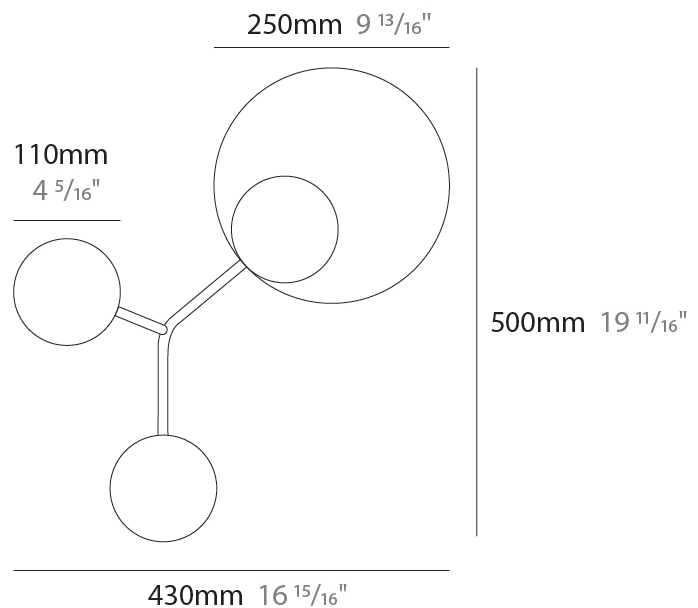

BALLON SURFACE

D73031-

base number   Finish Options   -   Finish Options

1. To build a product code in our configurator select the specify button on the base model # product page
2. To build a manual product code on this datasheet choose from the options listed below in blue font and add the suffix to the base model #

GENERAL

Series: Ballon
Brand: Tunto
Division: Design
Mounting Type: Surface
Mounting Location: Wall
Subcategory: Ambient

PHYSICAL

Shape: Abstract
Length (mm): 410
Length (in): 16 ¹/₈
Height (mm): 520
Height (in): 20 ¹/₂
Light Distribution: Direct / Indirect
Diffuser: Opal
Fixture Finish: [WAL / OAK / BLK / WHI / GWI / GBK](#)
Holder Finish: [WHI / BLK / GWI / GBK](#)
Fixture Material: Wood

ELECTRICAL

Lamp Type: LED
Input Wattage (W): 11
Total Output Wattage (W): 9.1
Dimming: Non-Dimmable
Driver Included: Yes
Driver Location: Integrated
Driver Type: Constant Current - 120Vac
Driver Class: Class 2
Input Voltage (V): 120 - 277
Constant Current (MA): 500
Upon Request: (Not included - see components) Remote: 0-10Vdc dimming / Phase dimming @120Vac only / Non-dimming 120/277Vac

LED

Number of LEDs: 2
Color Temperature (°K): 3000
Max. Delivered Lumen (lm): 400
CRI: >90 CRI
Lamp Life (hrs): 50000

OPTICAL

RATINGS AND CERTIFICATIONS

Certified By: Certified for North American Standards
IP rating: IP20

PROJECT
TYPE
SPECIFIER
QUANTITY
DATE