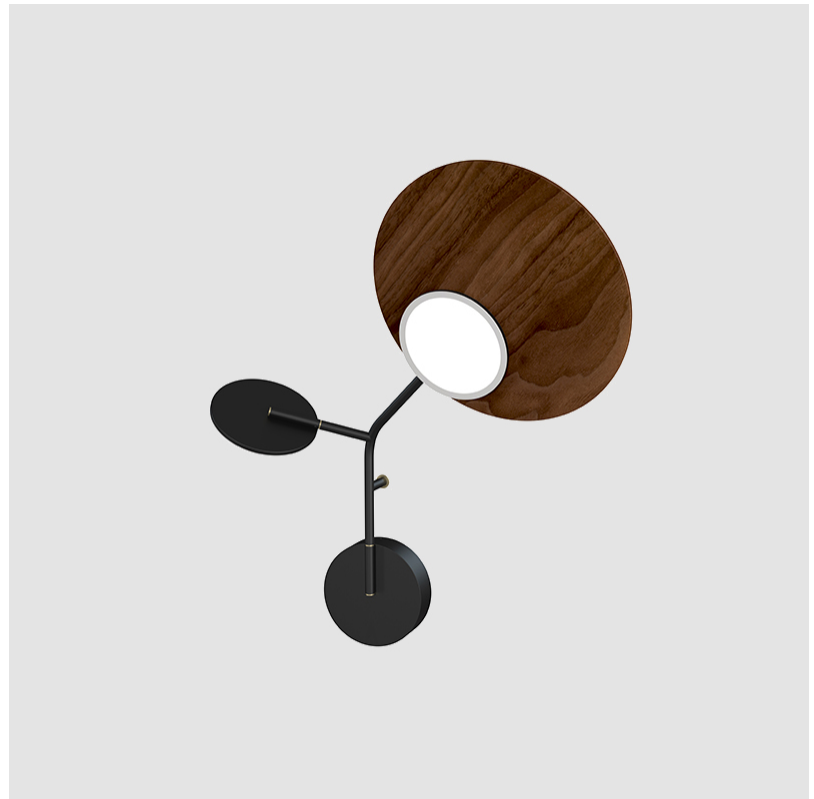

BALLON SURFACE

D73031-

base number   Finish Options   -   Finish Options

1. To build a product code in our configurator select the specify button on the base model # product page
2. To build a manual product code on this datasheet choose from the options listed below in blue font and add the suffix to the base model #

GENERAL

Series: Ballon
Brand: Tunto
Division: Design
Mounting Type: Surface
Mounting Location: Wall
Subcategory: Ambient

PHYSICAL

Shape: Abstract
Length (mm): 410
Length (in): 16 ¹/₈
Height (mm): 520
Height (in): 20 ¹/₂
Light Distribution: Direct / Indirect
Diffuser: Opal
Fixture Finish: [WAL / OAK / BLK / WHI / GWI / GBK](#)
Holder Finish: [WHI / BLK / GWI / GBK](#)
Fixture Material: Wood

ELECTRICAL

Lamp Type: LED
Input Wattage (W): 11
Total Output Wattage (W): 9.1
Dimming: Non-Dimmable
Driver Included: Yes
Driver Location: Integrated
Driver Type: Constant Current - 120Vac
Driver Class: Class 2
Input Voltage (V): 120 - 277
Constant Current (MA): 500
Upon Request: (Not included - see components) Remote: 0-10Vdc dimming / Phase dimming @120Vac only / Non-dimming 120/277Vac

LED

Number of LEDs: 2
Color Temperature (°K): 3000
Max. Delivered Lumen (lm): 400
CRI: >90 CRI
Lamp Life (hrs): 50000

OPTICAL

RATINGS AND CERTIFICATIONS

Certified By: Certified for North American Standards
IP rating: IP20

PROJECT
TYPE
SPECIFIER
QUANTITY
DATE