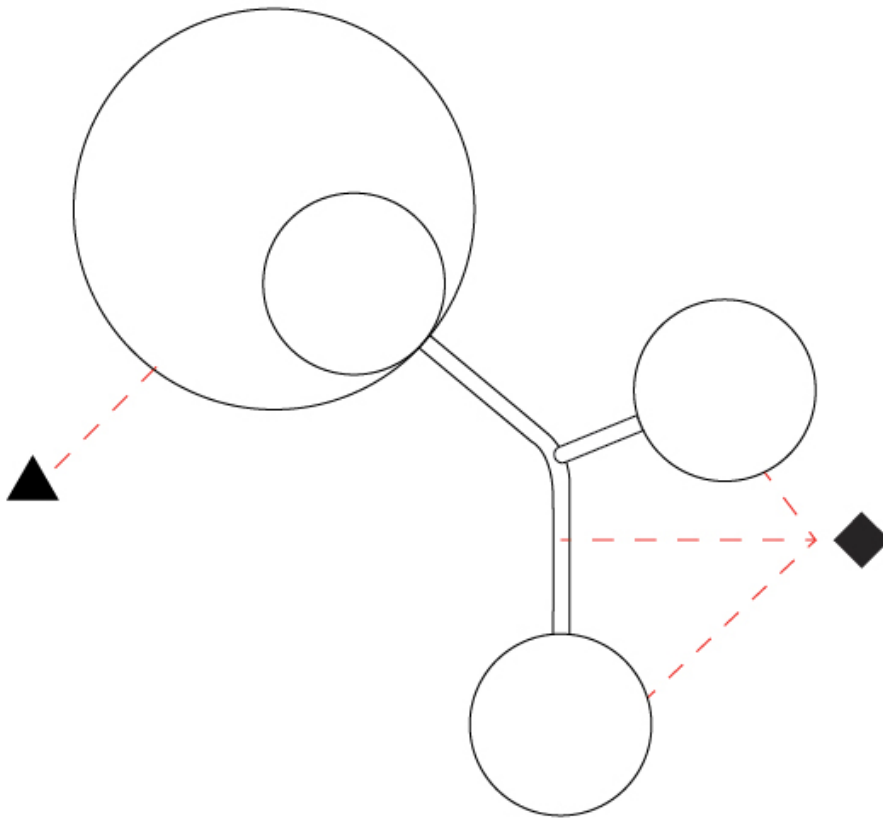

BALLON SURFACE

D73030-

PROJECT	_____
TYPE	_____
SPECIFIER	_____
QUANTITY	_____
DATE	_____

D