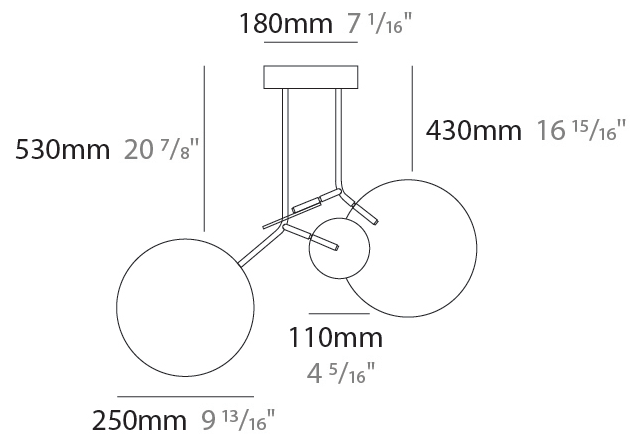

PROJECT	_____
TYPE	_____
SPECIFIER	_____
QUANTITY	_____
DATE	_____

BALLON SUSPENSION

D71033-

base number	Finish	Finish
	Options	Options

1. To build a product code in our configurator select the specify button on the base model # product page
2. To build a manual product code on this datasheet choose from the options listed below in blue font and add the suffix to the base model #

GENERAL

Series: Ballon
Partner: Tunto
Division: Design
Installation: Suspension
Product Type: Pendant
Mounting Location: Ceiling
Light Distribution: Adjustable

PHYSICAL

Shape: Abstract
Width (mm): 780
Width (in): 30 ¹¹/₁₆
Height (mm): 530
Height (in): 20 ⁷/₈
Diffuser: Opal - PMMA with Small Panel
Fixture Finish: WAL / OAK / BLK / WHI / GWI / GBK
Holder Finish: WHI / BLK / GWI / GBK
Fixture Material: Metal / Wood
Primary Material: Wood

ELECTRICAL

Lamp Type: LED
Total Output Wattage (W): 25.2
Dimming: Tri-Mode (Non-Dimming and Phase Dimming (120Vac only) and 0-10V Dimming)
Driver Included: Yes
Driver Location: Integrated
Driver Type: Constant Current - Universal
Driver Class: Class 2
Input Voltage (V): 120 - 277
Constant Current (MA): 700

LED

Color Temperature (°K): 3000
Max. Delivered Lumen (lm): 1000
CRI: >90 CRI
Lamp Life (hrs): 50000

OPTICAL

Adjustability: Rotational 330°

RATINGS AND CERTIFICATIONS

Certified By: Certified for North American Standards
IP rating: IP20