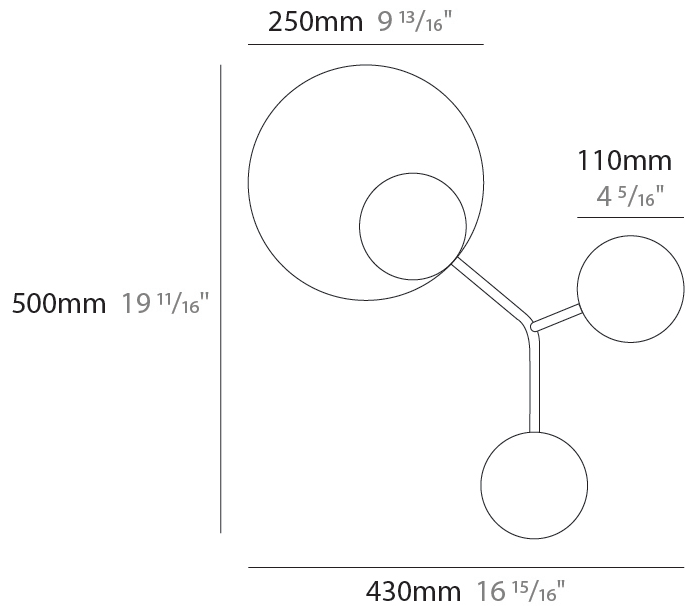

BALLON SURFACE

D73030-

base number   Finish Options   -   Finish Options

1. To build a product code in our configurator select the specify button on the base model # product page
2. To build a manual product code on this datasheet choose from the options listed below in blue font and add the suffix to the base model #

GENERAL

Series: Ballon
Partner: Tunto
Division: Design
Installation: Surface
Product Type: Wall Surface
Mounting Location: Wall
Light Distribution: Direct / Indirect

PHYSICAL

Shape: Abstract
Length (mm): 410
Length (in): 16 1/8
Height (mm): 520
Height (in): 20 1/2
Diffuser: Opal
Fixture Finish: [WAL / OAK / BLK / WHI / GWI / GBK](#)
Holder Finish: [WHI / BLK / GWI / GBK](#)
Fixture Material: Wood
Primary Material: Wood

ELECTRICAL

Lamp Type: LED
Input Wattage (W): 11
Total Output Wattage (W): 9.1
Dimming: Non-Dimmable
Driver Included: Yes
Driver Location: Integrated
Driver Type: Constant Current - 120Vac
Driver Class: Class 2
Input Voltage (V): 120 - 277
Constant Current (mA): 500
Upon Request: (Not included - see components) Remote: 0-10Vdc dimming / Phase dimming @120Vac / Non-dimming 120/277Vac

LED

Number of LEDs: 2
Color Temperature (°K): 3000
Max. Delivered Lumen (lm): 400
CRI: >90 CRI
Lamp Life (hrs): 50000

OPTICAL

RATINGS AND CERTIFICATIONS

Certified By: Certified for North American Standards
IP rating: IP20

PROJECT
TYPE
SPECIFIER
QUANTITY
DATE