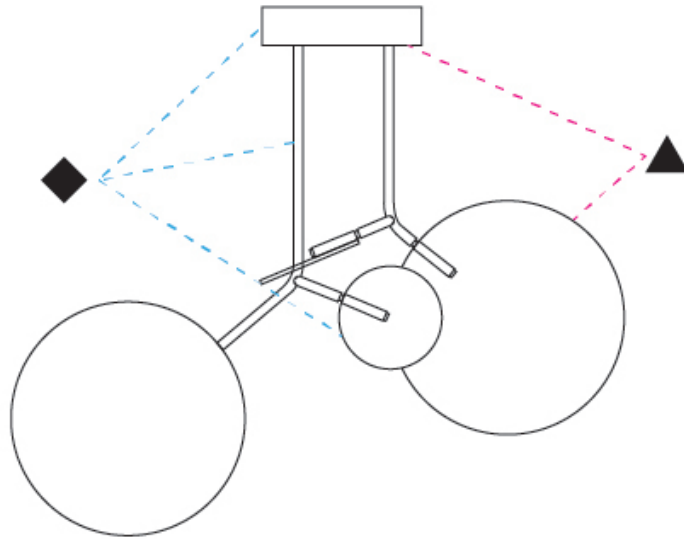

BALLON SUSPENSION

D71033-

PROJECT

TYPE

SPECIFIER

QUANTITY

DATE

D