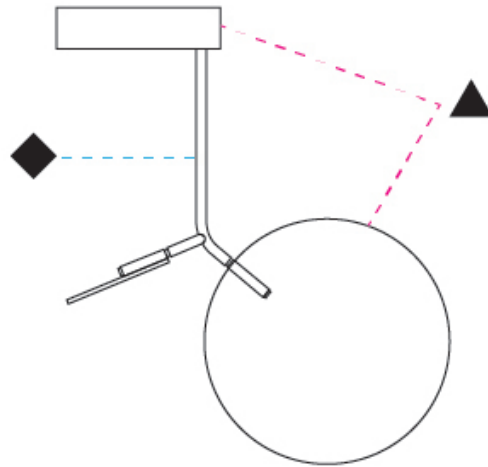

BALLON SUSPENSION

D71031-

PROJECT	_____
TYPE	_____
SPECIFIER	_____
QUANTITY	_____
DATE	_____

D