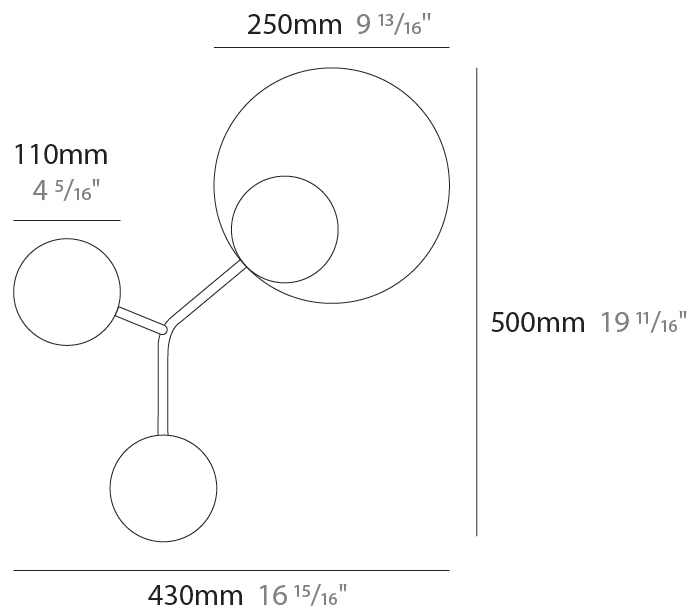

PROJECT	_____
TYPE	_____
SPECIFIER	_____
QUANTITY	_____
DATE	_____

BALLON SURFACE

D73031- _____ - _____
base number   Finish Options   Finish Options

1. To build a product code in our configurator select the specify button on the base model # product page
2. To build a manual product code on this datasheet choose from the options listed below in blue font and add the suffix to the base model #

GENERAL

Series: Ballon
Partner: Tunto
Division: Design
Installation: Surface
Product Type: Wall Surface
Mounting Location: Wall
Light Distribution: Direct / Indirect

PHYSICAL

Shape: Abstract
Length (mm): 410
Length (in): 16 1/8
Height (mm): 520
Height (in): 20 1/2
Diffuser: Opal
Fixture Finish: [WAL / OAK / BLK / WHI / GWI / GBK](#)
Holder Finish: [WHI / BLK / GWI / GBK](#)
Fixture Material: Wood
Primary Material: Wood

ELECTRICAL

Lamp Type: LED
Input Wattage (W): 11
Total Output Wattage (W): 9.1
Dimming: Non-Dimmable
Driver Included: Yes
Driver Location: Integrated
Driver Type: Constant Current - 120Vac
Driver Class: Class 2
Input Voltage (V): 120 - 277
Constant Current (mA): 500
Upon Request: (Not included - see components) Remote: 0-10Vdc dimming / Phase dimming @120Vac only / Non-dimming 120/277Vac

LED

Number of LEDs: 2
Color Temperature (°K): 3000
Max. Delivered Lumen (lm): 400
CRI: >90 CRI
Lamp Life (hrs): 50000

OPTICAL

RATINGS AND CERTIFICATIONS

Certified By: Certified for North American Standards
IP rating: IP20