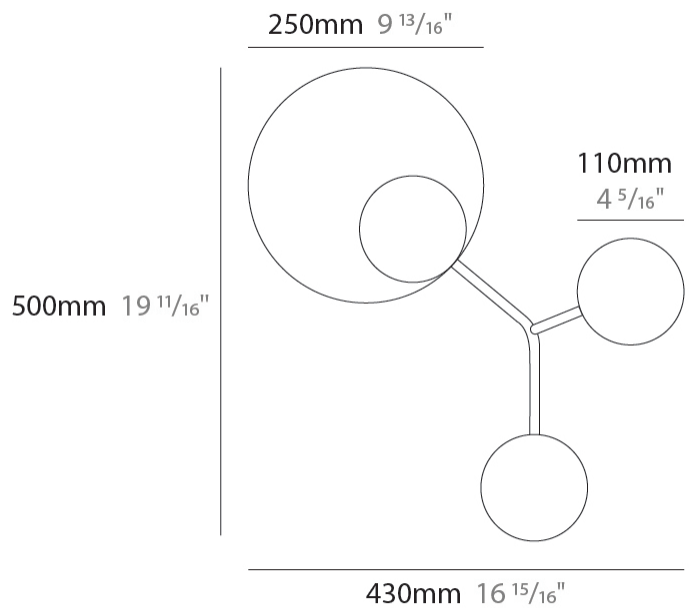

BALLON SURFACE

D73030-

base number   Finish Options   -   Finish Options

1. To build a product code in our configurator select the specify button on the base model # product page
2. To build a manual product code on this datasheet choose from the options listed below in blue font and add the suffix to the base model #

GENERAL

Series: Ballon
Partner: Tunto
Division: Design
Installation: Surface
Product Type: Wall Surface
Mounting Location: Wall
Light Distribution: Direct / Indirect

PHYSICAL

Shape: Abstract
Length (mm): 410
Length (in): 16 1/8
Height (mm): 520
Height (in): 20 1/2
Diffuser: Opal
Fixture Finish: [WAL / OAK / BLK / WHI / GWI / GBK](#)
Holder Finish: [WHI / BLK / GWI / GBK](#)
Fixture Material: Wood
Primary Material: Wood

ELECTRICAL

Lamp Type: LED
Input Wattage (W): 11
Total Output Wattage (W): 9.1
Dimming: Non-Dimmable
Driver Included: Yes
Driver Location: Integrated
Driver Type: Constant Current - 120Vac
Driver Class: Class 2
Input Voltage (V): 120 - 277
Constant Current (mA): 500
Upon Request: (Not included - see components) Remote: 0-10Vdc dimming / Phase dimming @120Vac / Non-dimming 120/277Vac

LED

Number of LEDs: 2
Color Temperature (°K): 3000
Max. Delivered Lumen (lm): 400
CRI: >90 CRI
Lamp Life (hrs): 50000

OPTICAL

RATINGS AND CERTIFICATIONS

Certified By: Certified for North American Standards
IP rating: IP20

PROJECT
TYPE
SPECIFIER
QUANTITY
DATE