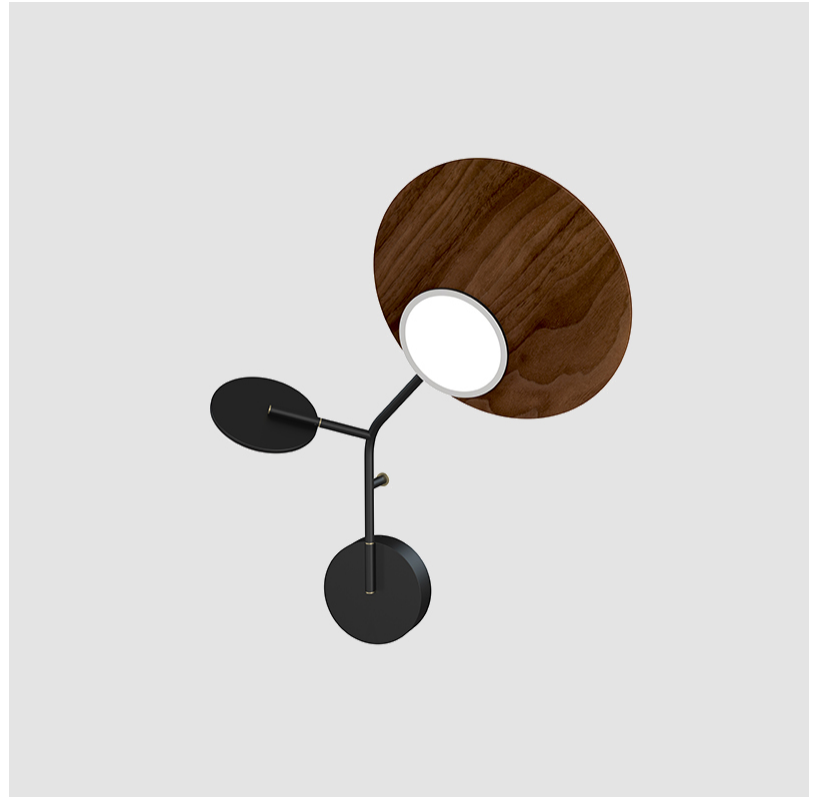

PROJECT	_____
TYPE	_____
SPECIFIER	_____
QUANTITY	_____
DATE	_____

BALLON SURFACE

D73031- _____ - _____
base number   Finish Options   Finish Options

1. To build a product code in our configurator select the specify button on the base model # product page
2. To build a manual product code on this datasheet choose from the options listed below in blue font and add the suffix to the base model #

GENERAL

Series: Ballon
Partner: Tunto
Division: Design
Installation: Surface
Product Type: Wall Surface
Mounting Location: Wall
Light Distribution: Direct / Indirect

PHYSICAL

Shape: Abstract
Length (mm): 410
Length (in): 16 1/8
Height (mm): 520
Height (in): 20 1/2
Diffuser: Opal
Fixture Finish: [WAL / OAK / BLK / WHI / GWI / GBK](#)
Holder Finish: [WHI / BLK / GWI / GBK](#)
Fixture Material: Wood
Primary Material: Wood

ELECTRICAL

Lamp Type: LED
Input Wattage (W): 11
Total Output Wattage (W): 9.1
Dimming: Non-Dimmable
Driver Included: Yes
Driver Location: Integrated
Driver Type: Constant Current - 120Vac
Driver Class: Class 2
Input Voltage (V): 120 - 277
Constant Current (mA): 500
Upon Request: (Not included - see components) Remote: 0-10Vdc dimming / Phase dimming @120Vac only / Non-dimming 120/277Vac

LED

Number of LEDs: 2
Color Temperature (°K): 3000
Max. Delivered Lumen (lm): 400
CRI: >90 CRI
Lamp Life (hrs): 50000

OPTICAL

RATINGS AND CERTIFICATIONS

Certified By: Certified for North American Standards
IP rating: IP20