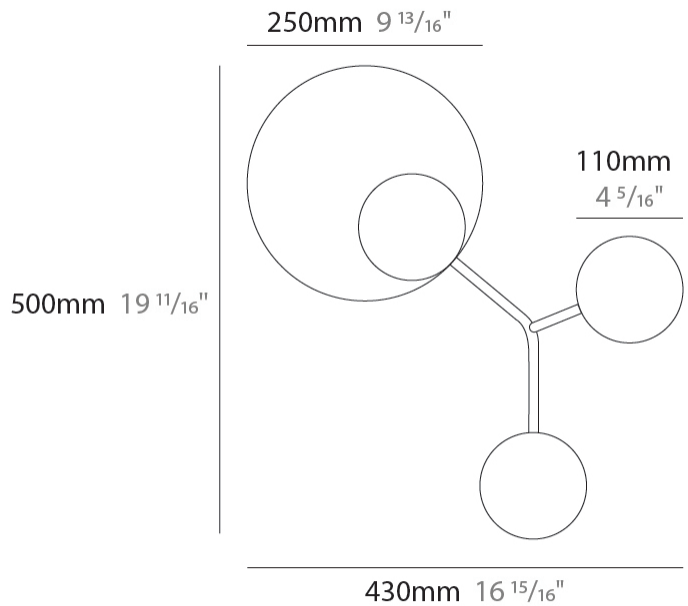

PROJECT	
TYPE	
SPECIFIER	
QUANTITY	
DATE	

BALLON SURFACE

D73030-	-
base number	Finish Options
	Finish Options

1. To build a product code in our configurator select the specify button on the base model # product page
2. To build a manual product code on this datasheet choose from the options listed below in blue font and add the suffix to the base model #

GENERAL

Series: Ballon
Brand: Tunto
Division: Design
Mounting Type: Surface
Mounting Location: Wall
Subcategory: Ambient

PHYSICAL

Shape: Abstract
Length (mm): 410
Length (in): 16 1/8
Height (mm): 520
Height (in): 20 1/2
Light Distribution: Direct / Indirect
Diffuser: Opal
Fixture Finish: WAL / OAK / BLK / WHI / GWI / GBK
Holder Finish: WHI / BLK / GWI / GBK
Fixture Material: Wood

ELECTRICAL

Lamp Type: LED
Input Wattage (W): 11
Total Output Wattage (W): 9.1
Dimming: Non-Dimmable
Driver Included: Yes
Driver Location: Integrated
Driver Type: Constant Current - 120Vac
Driver Class: Class 2
Input Voltage (V): 120 - 277
Constant Current (mA): 500
Upon Request: (Not included - see components) Remote: 0-10Vdc dimming / Phase dimming @120Vac / Non-dimming 120/277Vac

LED

Number of LEDs: 2
Color Temperature (°K): 3000
Max. Delivered Lumen (lm): 400
CRI: >90 CRI
Lamp Life (hrs): 50000

OPTICAL

RATINGS AND CERTIFICATIONS

Certified By: Certified for North American Standards
IP rating: IP20