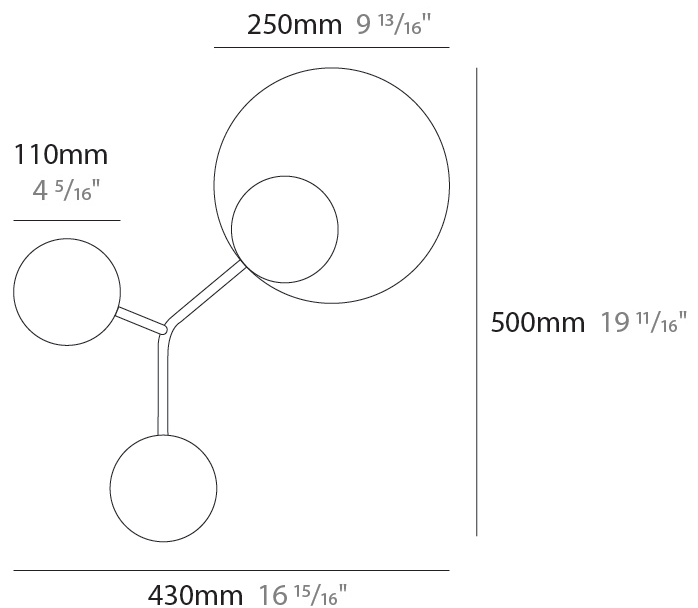

BALLON SURFACE

D73031-

base number   Finish Options   -   Finish Options

1. To build a product code in our configurator select the specify button on the base model # product page
2. To build a manual product code on this datasheet choose from the options listed below in blue font and add the suffix to the base model #

GENERAL

Series: Ballon
Partner: Tunto
Division: Design
Installation: Surface
Product Type: Wall Surface
Mounting Location: Wall
Light Distribution: Direct / Indirect

PHYSICAL

Shape: Abstract
Length (mm): 410
Length (in): 16 ¹/₈
Height (mm): 520
Height (in): 20 ¹/₂
Diffuser: Opal
Fixture Finish: [WAL / OAK / BLK / WHI / GWI / GBK](#)
Holder Finish: [WHI / BLK / GWI / GBK](#)
Fixture Material: Wood
Primary Material: Wood

ELECTRICAL

Lamp Type: LED
Input Wattage (W): 11
Total Output Wattage (W): 9.1
Dimming: Non-Dimmable
Driver Included: Yes
Driver Location: Integrated
Driver Type: Constant Current - 120Vac
Driver Class: Class 2
Input Voltage (V): 120 - 277
Constant Current (mA): 500
Upon Request: (Not included - see components) Remote: 0-10Vdc dimming / Phase dimming @120Vac only / Non-dimming 120/277Vac

LED

Number of LEDs: 2
Color Temperature (°K): 3000
Max. Delivered Lumen (lm): 400
CRI: >90 CRI
Lamp Life (hrs): 50000

OPTICAL

RATINGS AND CERTIFICATIONS

Certified By: Certified for North American Standards
IP rating: IP20

PROJECT
TYPE
SPECIFIER
QUANTITY
DATE