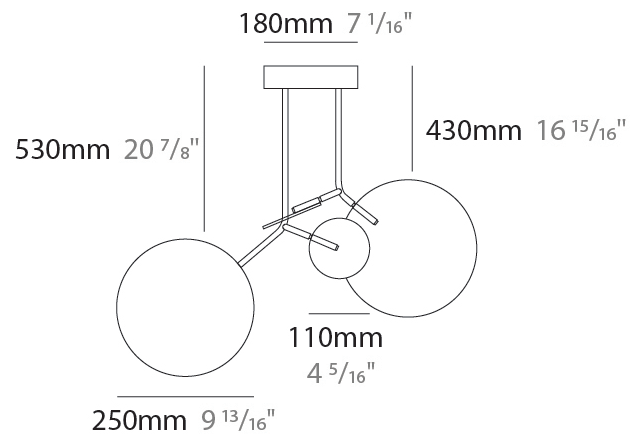

PROJECT	_____
TYPE	_____
SPECIFIER	_____
QUANTITY	_____
DATE	_____

BALLON SUSPENSION

D71033- _____ - _____
base number   Finish   Finish
                         Options   Options

1. To build a product code in our configurator select the specify button on the base model # product page
2. To build a manual product code on this datasheet choose from the options listed below in blue font and add the suffix to the base model #

GENERAL

Series: Ballon
Partner: Tunto
Division: Design
Installation: Suspension
Product Type: Pendant
Mounting Location: Ceiling
Light Distribution: Adjustable

PHYSICAL

Shape: Abstract
Width (mm): 780
Width (in): 30 ¹¹/₁₆
Height (mm): 530
Height (in): 20 ⁷/₈
Diffuser: Opal - PMMA with Small Panel
Fixture Finish: [WAL / OAK / BLK / WHI / GWI / GBK](#)
Holder Finish: [WHI / BLK / GWI / GBK](#)
Fixture Material: Metal / Wood
Primary Material: Wood

ELECTRICAL

Lamp Type: LED
Total Output Wattage (W): 25.2
Dimming: Tri-Mode (Non-Dimming and Phase Dimming (120Vac only) and 0-10V Dimming)
Driver Included: Yes
Driver Location: Integrated
Driver Type: Constant Current - Universal
Driver Class: Class 2
Input Voltage (V): 120 - 277
Constant Current (MA): 700

LED

Color Temperature (°K): 2700 / 3000 / 3500 / 4000
Max. Delivered Lumen (lm): 1000
CRI: >90 CRI
Lamp Life (hrs): 50000

OPTICAL

Adjustability: Rotational 330°

RATINGS AND CERTIFICATIONS

Certified By: Certified for North American Standards
IP rating: IP20