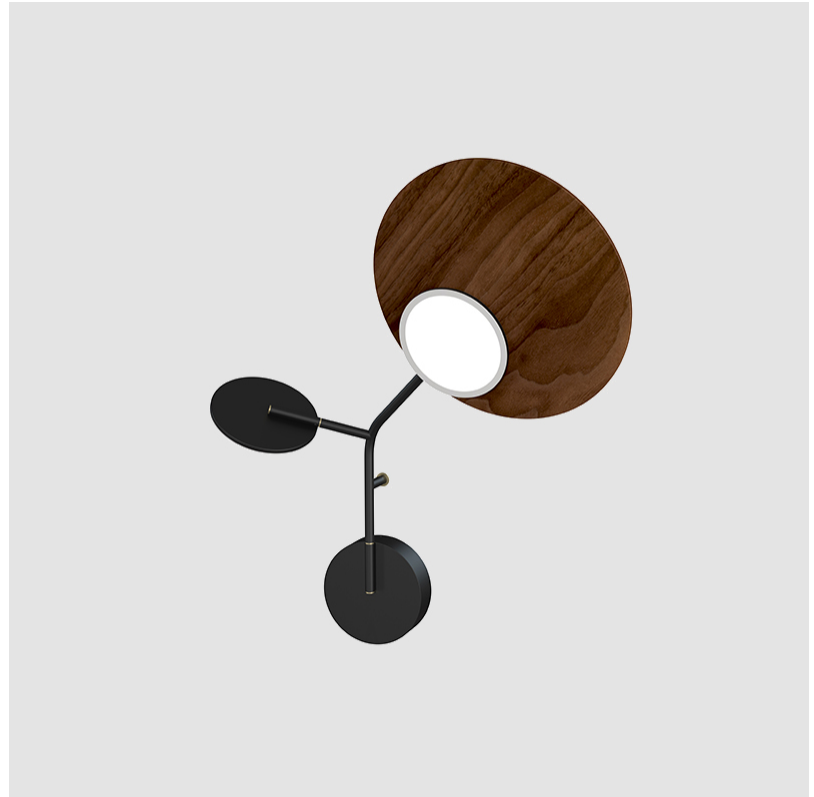

PROJECT	_____
TYPE	_____
SPECIFIER	_____
QUANTITY	_____
DATE	_____

BALLON SURFACE

D73031- _____ - _____
base number   Finish   Finish
                         Options   Options

1. To build a product code in our configurator select the specify button on the base model # product page
2. To build a manual product code on this datasheet choose from the options listed below in blue font and add the suffix to the base model #

GENERAL

Series: Ballon
Brand: Tunto
Division: Design
Mounting Type: Surface
Mounting Location: Wall
Subcategory: Ambient

PHYSICAL

Shape: Abstract
Length (mm): 410
Length (in): 16 ¹/₈
Height (mm): 520
Height (in): 20 ¹/₂
Light Distribution: Direct / Indirect
Diffuser: Opal
Fixture Finish: [WAL / OAK / BLK / WHI / GWI / GBK](#)
Holder Finish: [WHI / BLK / GWI / GBK](#)
Fixture Material: Wood

ELECTRICAL

Lamp Type: LED
Input Wattage (W): 11
Total Output Wattage (W): 9.1
Dimming: Non-Dimmable
Driver Included: Yes
Driver Location: Integrated
Driver Type: Constant Current - 120Vac
Driver Class: Class 2
Input Voltage (V): 120 - 277
Constant Current (MA): 500
Upon Request: (Not included - see components) Remote: 0-10Vdc dimming / Phase dimming @120Vac only / Non-dimming 120/277Vac

LED

Number of LEDs: 2
Color Temperature (°K): 3000
Max. Delivered Lumen (lm): 400
CRI: >90 CRI
Lamp Life (hrs): 50000

OPTICAL

RATINGS AND CERTIFICATIONS

Certified By: Certified for North American Standards
IP rating: IP20