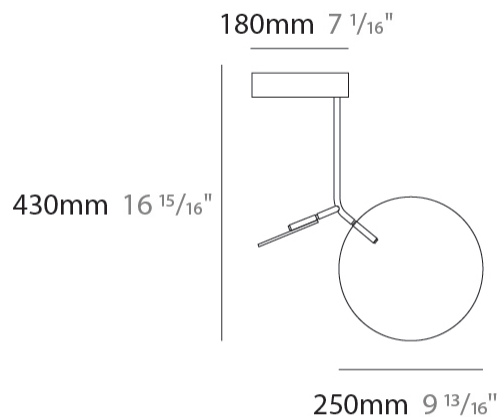

BALLON SUSPENSION

D71031-

base number   Finish Options   Finish Options

1. To build a product code in our configurator select the specify button on the base model # product page
2. To build a manual product code on this datasheet choose from the options listed below in blue font and add the suffix to the base model #

GENERAL

Series: Ballon
Brand: Tunto
Division: Design
Mounting Type: Suspension
Mounting Location: Ceiling
Subcategory: Pendant

PHYSICAL

Shape: Abstract
Width (mm): 390
Width (in): 15 ³/₈
Height (mm): 430
Height (in): 16 ¹³/₁₆
Light Distribution: Direct
Diffuser: Opal - PMMA with Small Panel
Fixture Finish: [WAL](#) / [OAK](#) / [BLK](#) / [WHI](#) / [GWI](#) / [GBK](#)
Holder Finish: [WHI](#) / [BLK](#) / [GWI](#) / [GBK](#)
Fixture Material: Metal / Wood

ELECTRICAL

Lamp Type: LED
Total Output Wattage (W): 12.6
Dimming: Tri-Mode (Non-Dimming and Phase Dimming (120Vac only) and 0-10V Dimming)
Driver Included: Yes
Driver Location: Integrated
Driver Type: Constant Current - Universal
Driver Class: Class 2
Input Voltage (V): 120 - 277
Constant Current (MA): 700

LED

Number of LEDs: 2
Color Temperature (°K): 3000
Max. Delivered Lumen (lm): 500
CRI: >85 CRI
Lamp Life (hrs): 50000

OPTICAL

Adjustability: Rotational 330°

RATINGS AND CERTIFICATIONS

Certified By: Certified for North American Standards
IP rating: IP20

PROJECT _____
TYPE _____
SPECIFIER _____
QUANTITY _____
DATE _____