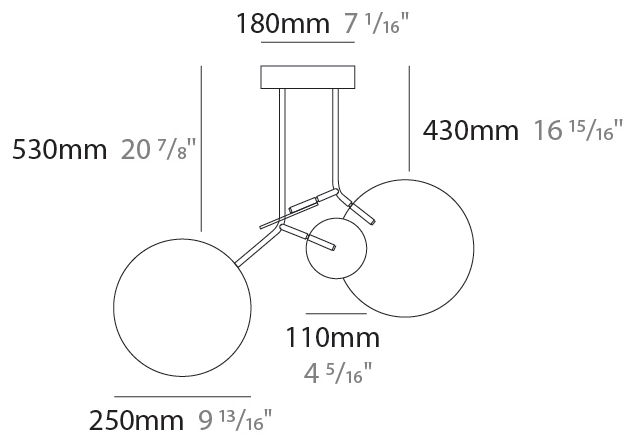

BALLON SUSPENSION

D71033- _____

base number   Finish Options   Finish Options

1. To build a product code in our configurator select the specify button on the base model # product page
2. To build a manual product code on this datasheet choose from the options listed below in blue font and add the suffix to the base model #

GENERAL

Series: Ballon
Brand: Tunto
Division: Design
Mounting Type: Suspension
Mounting Location: Ceiling
Subcategory: Pendant

PHYSICAL

Shape: Abstract
Width (mm): 780
Width (in): 30 ¹¹/₁₆
Height (mm): 530
Height (in): 20 ⁷/₈
Light Distribution: Direct
Diffuser: Opal - PMMA with Small Panel
Fixture Finish: [WAL / OAK / BLK / WHI / GWI / GBK](#)
Holder Finish: [WHI / BLK / GWI / GBK](#)
Fixture Material: [Metal / Wood](#)

ELECTRICAL

Lamp Type: LED
Total Output Wattage (W): 25.2
Dimming: Tri-Mode (Non-Dimming and Phase Dimming (120Vac only) and 0-10V Dimming)
Driver Included: Yes
Driver Location: Integrated
Driver Type: Constant Current - Universal
Driver Class: Class 2
Input Voltage (V): 120 - 277
Constant Current (MA): 700

LED

Color Temperature (°K): 3000
Max. Delivered Lumen (lm): 1000
CRI: >90 CRI
Lamp Life (hrs): 50000

OPTICAL

Adjustability: Rotational 330°

RATINGS AND CERTIFICATIONS

Certified By: Certified for North American Standards
IP rating: IP20

PROJECT
TYPE
SPECIFIER
QUANTITY
DATE