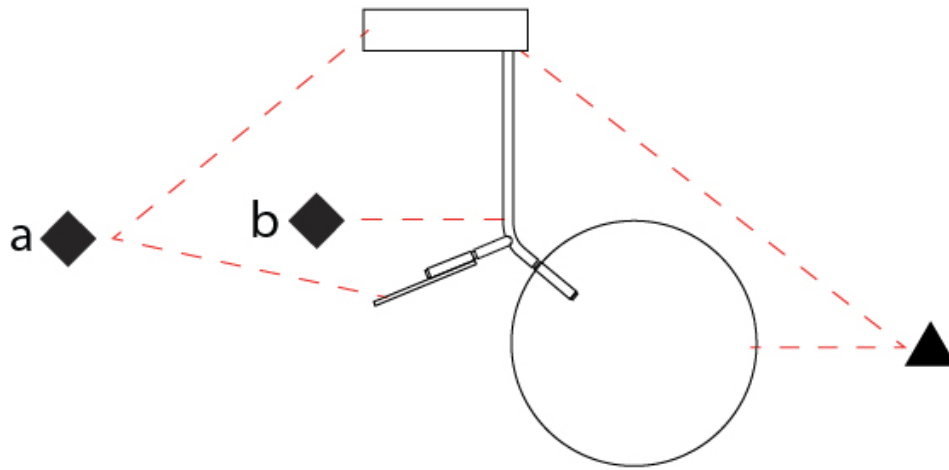

BALLON SUSPENSION

D71031-

PROJECT
TYPE
SPECIFIER
QUANTITY
DATE

D