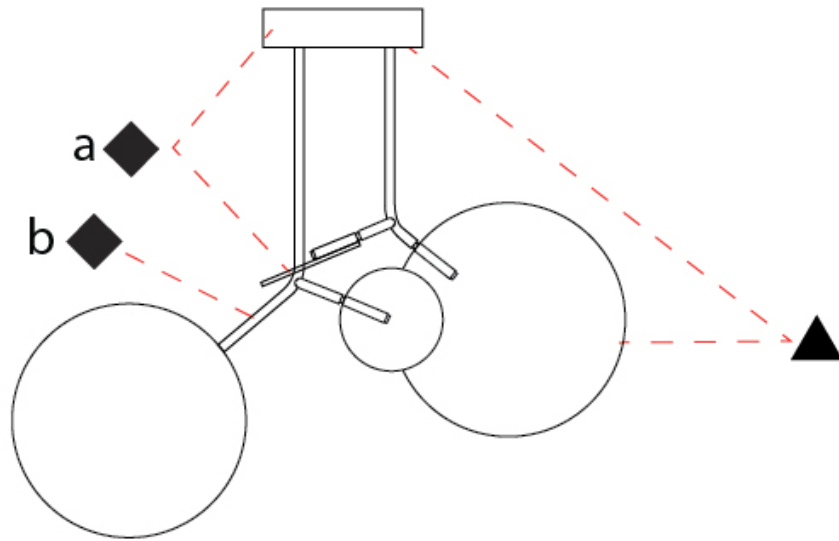

BALLON SUSPENSION

D71033-

PROJECT	_____
TYPE	_____
SPECIFIER	_____
QUANTITY	_____
DATE	_____

D