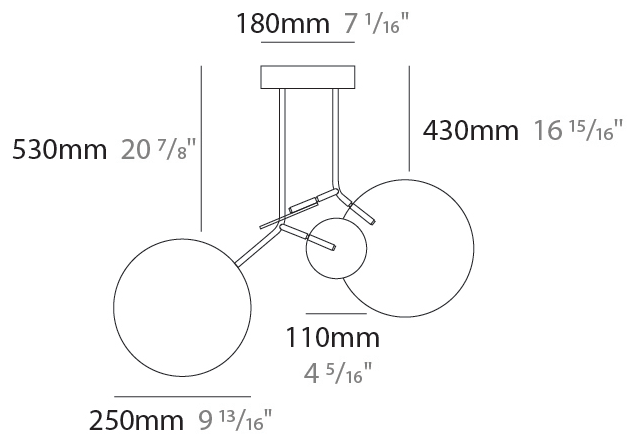

BALLON SUSPENSION

D71033-

base number   Finish Options   Finish Options

1. To build a product code in our configurator select the specify button on the base model # product page
2. To build a manual product code on this datasheet choose from the options listed below in blue font and add the suffix to the base model #

GENERAL

Series: Ballon
Brand: Tunto
Division: Design
Mounting Type: Suspension
Mounting Location: Ceiling
Subcategory: Pendant

PHYSICAL

Shape: Abstract
Width (mm): 780
Width (in): 30 ¹¹/₁₆
Height (mm): 530
Height (in): 20 ⁷/₈
Light Distribution: Direct
Diffuser: Opal - PMMA with Small Panel
Fixture Finish: [WAL](#) / [OAK](#) / [BLK](#) / [WHI](#) / [GWI](#) / [GBK](#)
Holder Finish: [WHI](#) / [BLK](#) / [GWI](#) / [GBK](#)
Fixture Material: Metal / Wood

ELECTRICAL

Lamp Type: LED
Total Output Wattage (W): 25.2
Dimming: Tri-Mode (Non-Dimming and Phase Dimming (120Vac only) and 0-10V Dimming)
Driver Included: Yes
Driver Location: Integrated
Driver Type: Constant Current - Universal
Driver Class: Class 2
Input Voltage (V): 120 - 277
Constant Current (MA): 700

LED

Color Temperature (°K): 3000
Max. Delivered Lumen (lm): 1000
CRI: >90 CRI
Lamp Life (hrs): 50000

OPTICAL

Adjustability: Rotational 330°

RATINGS AND CERTIFICATIONS

Certified By: Certified for North American Standards
IP rating: IP20