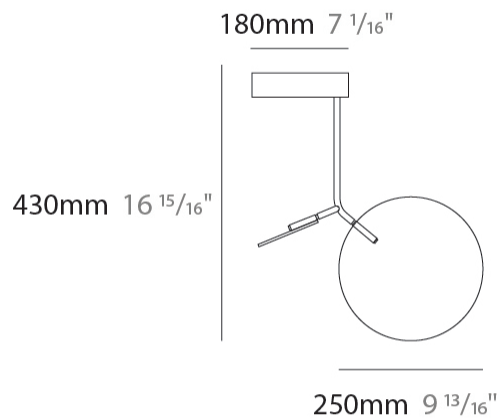

BALLON SUSPENSION

D71031-

base number   Finish   Finish
Options   Options   Options

1. To build a product code in our configurator select the specify button on the base model # product page
2. To build a manual product code on this datasheet choose from the options listed below in blue font and add the suffix to the base model #

GENERAL

Series: Ballon
Brand: Tunto
Division: Design
Mounting Type: Suspension
Mounting Location: Ceiling
Subcategory: Pendant

PHYSICAL

Shape: Abstract
Width (mm): 390
Width (in): 15 ³/₈
Height (mm): 430
Height (in): 16 ¹⁵/₁₆
Light Distribution: Direct
Diffuser: Opal - PMMA with Small Panel
Fixture Finish: [WAL / OAK / BLK / WHI / GWI / GBK](#)
Holder Finish: [WHI / BLK / GWI / GBK](#)
Fixture Material: Metal / Wood

ELECTRICAL

Lamp Type: LED
Total Output Wattage (W): 12.6
Dimming: Tri-Mode (Non-Dimming and Phase Dimming (120Vac only) and 0-10V Dimming)
Driver Included: Yes
Driver Location: Integrated
Driver Type: Constant Current - Universal
Driver Class: Class 2
Input Voltage (V): 120 - 277
Constant Current (MA): 700

LED

Number of LEDs: 2
Color Temperature (°K): 3000
Max. Delivered Lumen (lm): 500
CRI: >85 CRI
Lamp Life (hrs): 50000

OPTICAL

Adjustability: Rotational 330°

RATINGS AND CERTIFICATIONS

Certified By: Certified for North American Standards
IP rating: IP20

PROJECT
TYPE
SPECIFIER
QUANTITY
DATE