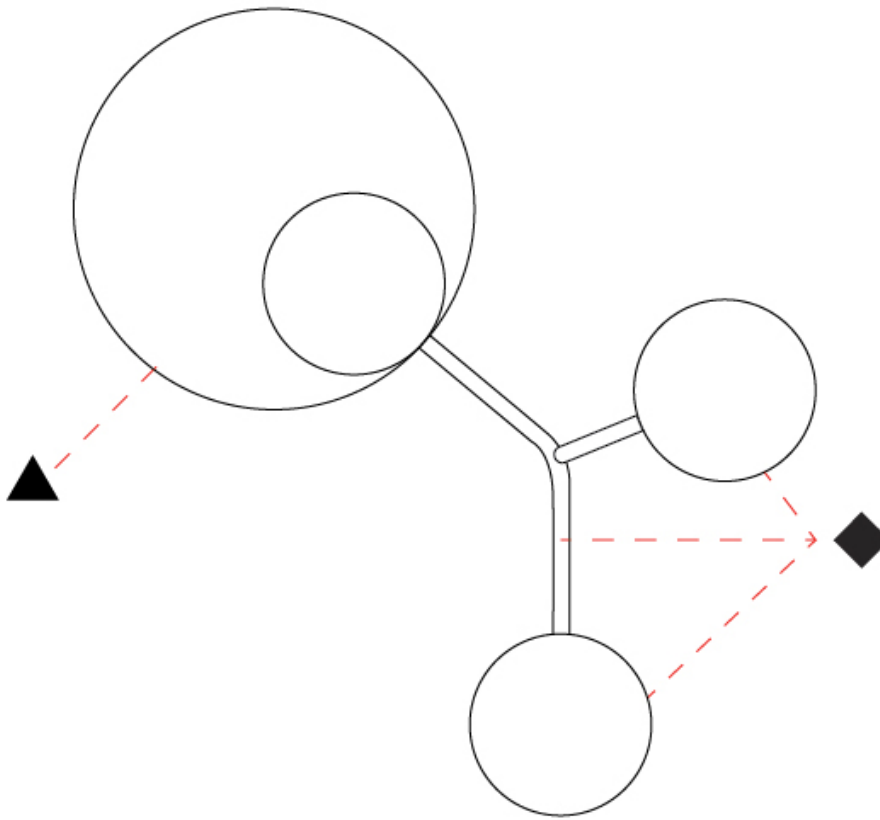

BALLON SURFACE

D73030-

PROJECT	_____
TYPE	_____
SPECIFIER	_____
QUANTITY	_____
DATE	_____

D