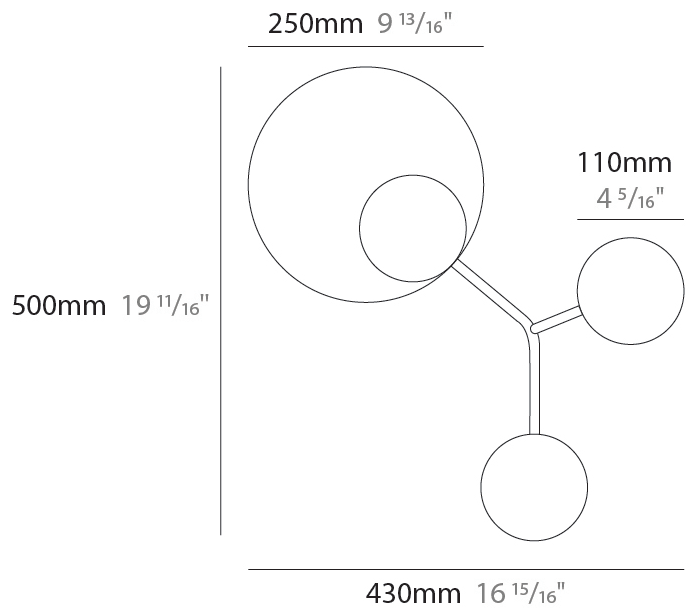

PROJECT	
TYPE	
SPECIFIER	
QUANTITY	
DATE	

BALLON SURFACE

D73030-	-
base number	Finish Options
	Finish Options

1. To build a product code in our configurator select the specify button on the base model # product page
2. To build a manual product code on this datasheet choose from the options listed below in blue font and add the suffix to the base model #

GENERAL

Series: Ballon
Brand: Tunto
Division: Design
Mounting Type: Surface
Mounting Location: Wall
Subcategory: Ambient

PHYSICAL

Shape: Abstract
Length (mm): 410
Length (in): 16 1/8
Height (mm): 520
Height (in): 20 1/2
Light Distribution: Direct / Indirect
Diffuser: Opal
Fixture Finish: WAL / OAK / BLK / WHI / GWI / GBK
Holder Finish: WHI / BLK / GWI / GBK
Fixture Material: Wood

ELECTRICAL

Lamp Type: LED
Input Wattage (W): 11
Total Output Wattage (W): 9.1
Dimming: Non-Dimmable
Driver Included: Yes
Driver Location: Integrated
Driver Type: Constant Current - 120Vac
Driver Class: Class 2
Input Voltage (V): 120 - 277
Constant Current (mA): 500
Upon Request: (Not included - see components) Remote: 0-10Vdc dimming / Phase dimming @120Vac / Non-dimming 120/277Vac

LED

Number of LEDs: 2
Color Temperature (°K): 3000
Max. Delivered Lumen (lm): 400
CRI: >90 CRI
Lamp Life (hrs): 50000

OPTICAL

RATINGS AND CERTIFICATIONS

Certified By: Certified for North American Standards
IP rating: IP20